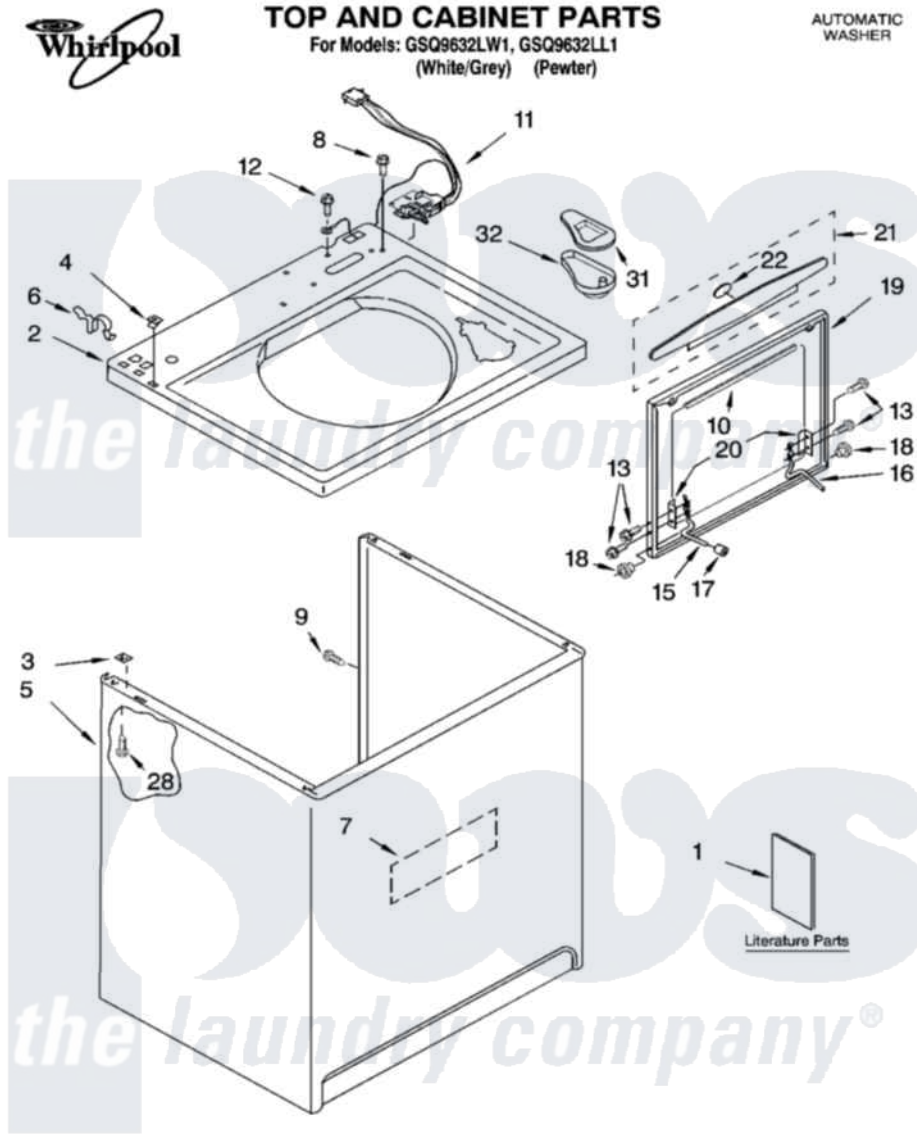

# Whirlpool GSQ9632LL1 01 - TOP AND CABINET PARTS

9-03 Litho in U.S.A.(drd)

1

Part No. 8179981

Whirlpool Residential Whirlpool GSQ9632LL1 Washer Parts Parts Diagram 01 - TOP AND CABINET PARTS  
 Click on the part number to view part

Item	Original Part Number	Replaced By	Status	Part Description
1	LIT3956025		Not Available	Literature Parts (Installation Instructions)
"	LIT3955903		Not Available	Literature Parts (Feature Sheet)
"	<a href="#">LIT3955869</a>			Literature Parts
"	LIT3956332		Not Available	Literature Parts (Energy Guide)
"	LIT8542482		Not Available	Literature Parts (Wiring Diagram)
"	N/A		Not Available	Following May Be Purchased DO-IT-YOURSELF REPAIR MANUALS
"	LIT4313896	<a href="#">4313896</a>		Do-It-Yourself Repair Manuals
2	<a href="#">3955789</a>			Top
"	<a href="#">3955791</a>			Top
3	62750			Spacer, Cabinet To Top (4)
4	<a href="#">357213</a>			Nut, Push-In
5	<a href="#">63424</a>			Cabinet
"	<a href="#">3956112</a>			Cabinet

6	<a href="#">62780</a>		Clip, Top And Cabinet And Rear Panel
7	<a href="#">3976348</a>		Absorber, Sound
8	<a href="#">3400611</a>		Screw And Washer, Lid Switch
9	3357011	<a href="#">308685</a>	Side Trim )
10	<a href="#">8054939</a>		Seal, Lid
11	<a href="#">8054980</a>		Switch, Lid
12	<a href="#">3351614</a>		Screw, Gearcase Cover Mounting
13	355274	<a href="#">W10119828</a>	Screw, Lid Hinge Mounting
15	<a href="#">8055257</a>		Hinge, Lid
16	<a href="#">8055256</a>		Hinge, Lid
17	<a href="#">19119</a>		Bumper, Lid Hinge
18	<a href="#">8319539</a>		Bearing, Lid Hinge
19	3956013	<a href="#">3957547</a>	Lid
"	3956015	<a href="#">3957549</a>	Lid
20	<a href="#">21097</a>		Pad, Lid Hinge
21	<a href="#">3956012</a>		Handle, Lid
22	<a href="#">3956010</a>		Insert, Handle
28	<a href="#">3390631</a>		Screw, 10-16 X 3/8
31	<a href="#">3955788</a>		Cover, Dispenser
32	<a href="#">8519517</a>		Dispenser, Bleach