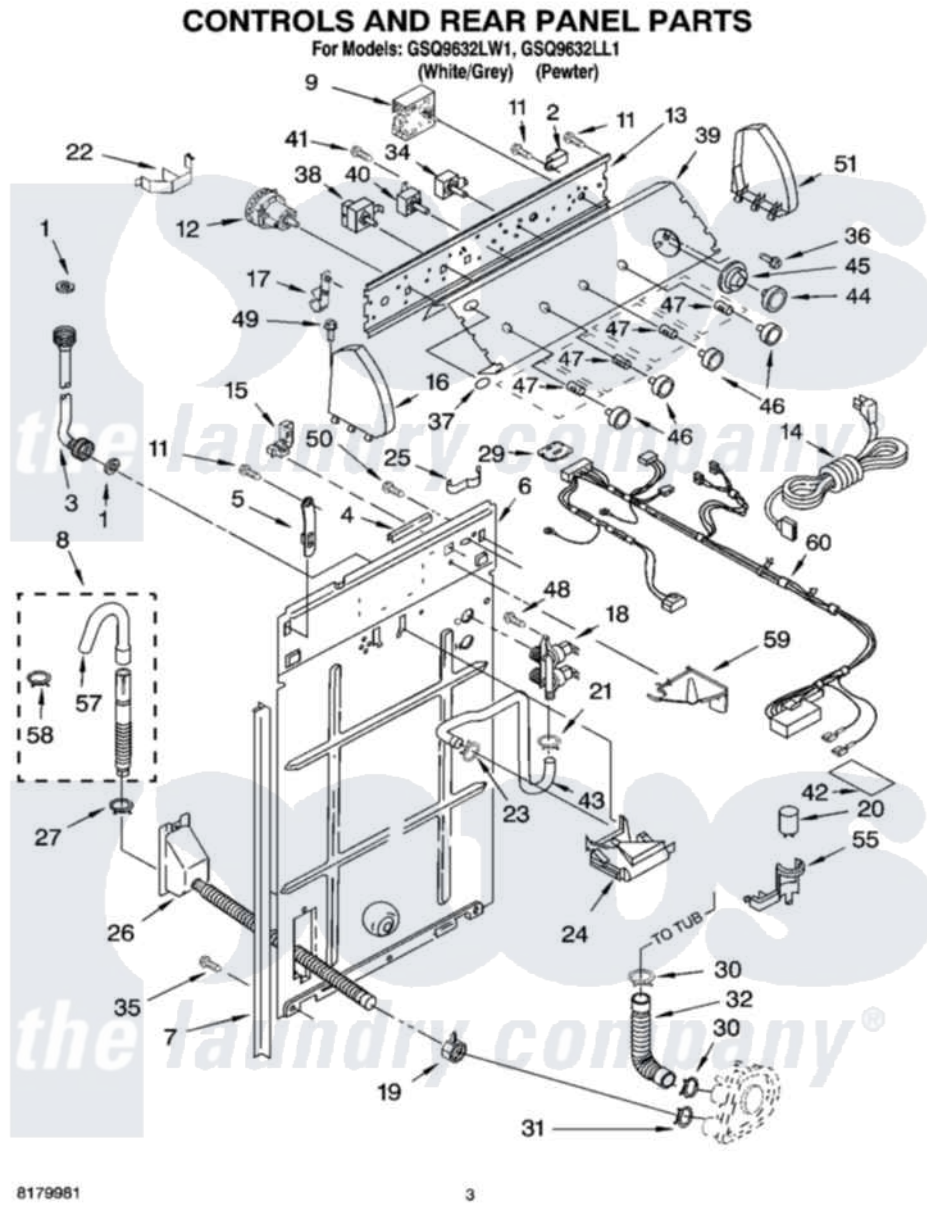

# Whirlpool GSQ9632LL1 02 - CONTROLS AND REAR PANEL PARTS

Whirlpool [Residential Whirlpool GSQ9632LL1 Washer Parts](#) Parts Diagram 02 - CONTROLS AND REAR PANEL PARTS  
Click on the part number to view part

Item	Original Part Number	Replaced By	Status	Part Description
1	3976300	<a href="#">16123</a>		Washer Inlet-Hose Miscellaneous Parts Must be Ordered Separately.
2	<a href="#">694419</a>			Mini-Buzzer
3	3949374	<a href="#">89503</a>		Hose-Inlet
"	3949375	<a href="#">89503</a>		Hose-Inlet
4	303294	<a href="#">3367669</a>		Protector, Edge
5	8318255	<a href="#">8568314</a>		Strap, Console
6	<a href="#">3357978</a>			Panel, Rear
7	<a href="#">62747</a>			Pad, Rear Panel
8	3951609	<a href="#">285664</a>		Hose
"	661577	<a href="#">285666</a>		Hose
"	3357090	<a href="#">285702</a>		Hose
9	<a href="#">3955765</a>			Timer, Control
11	<a href="#">90767</a>			Screw, 8A X 3/8 HeX Washer Head Tapping
12	3366846	<a href="#">W10335056</a>		Switch-WL