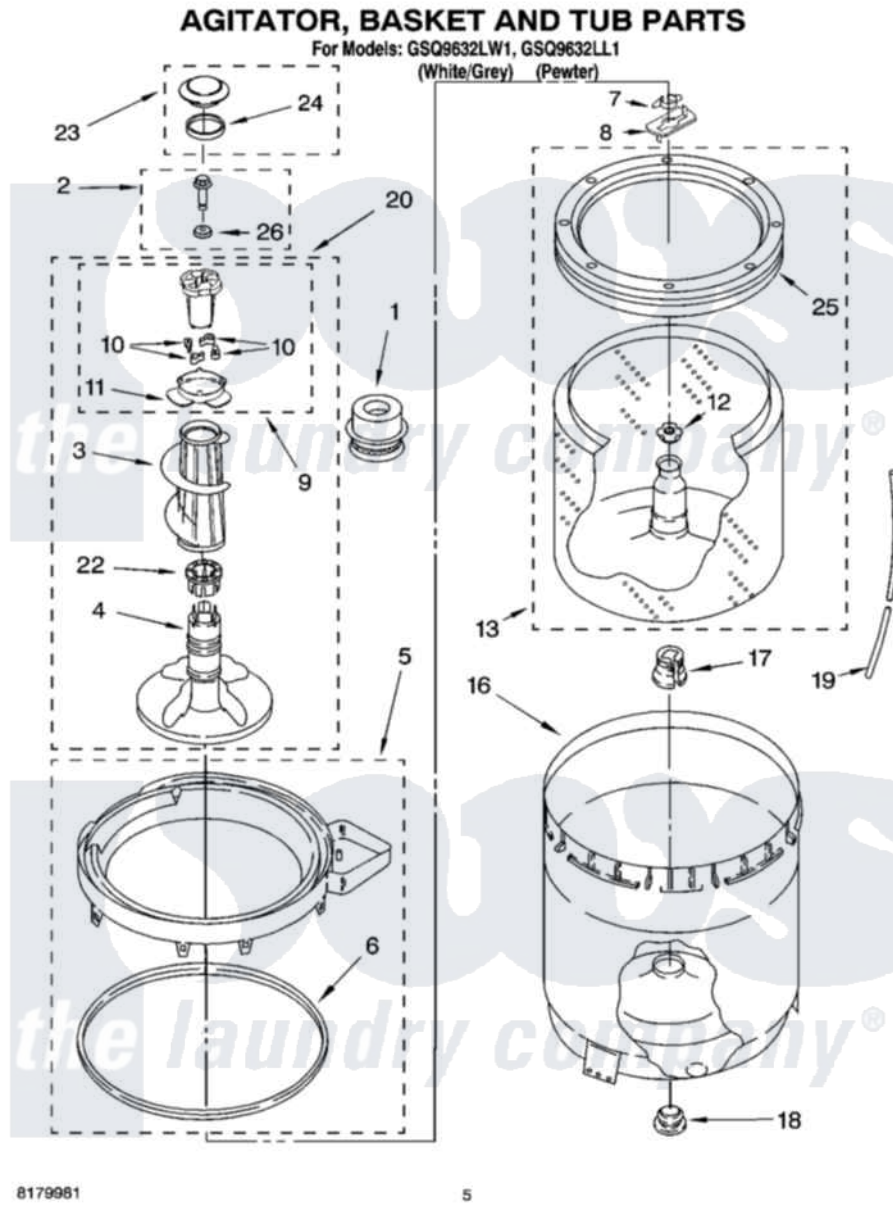

Whirlpool GSQ9632LL1 03 - AGITATOR, BASKET AND TUB PARTS

Whirlpool Residential Whirlpool GSQ9632LL1 Washer Parts Parts Diagram 03 - AGITATOR, BASKET AND TUB PARTS

[Click on the part number to view part](#)

Item	Original Part Number	Replaced By	Status	Part Description
1	63594			Dispenser, Fabric Softener
2	358237			Screw And Washer
3	389141	3360824		Auger, Agitator
4	389386			Agitator
5	8528150	W10445870		Ring-Tub
6	3976308			Gasket, Tub Ring
7	3354845			Clip, Agitator
8	3355921	8543666		Washer, Agitator
9	3363662	285748		Cam-Agitator
10	3366877	80040		Dog-Agitator
11	3363661			Bearing, Driven Cam
12	21366			Nut, Spanner
13	8526016	W10389328		Clothes Container, Assembly
16	63849			Strain Relief, Power Cord
17	389140			Tub Block, Basket Drive
18	383727			Gasket, Centerpod

19	3347780	353244	Hose, Pressure Switch
20	3347674	285727	Agitator
22	3350389	285587	Washer
23	63973	3362061	Cap
24	358912		Seal, Agitator Cap
25	8519788	387240	Ring, Balance
26	3949550		Washer