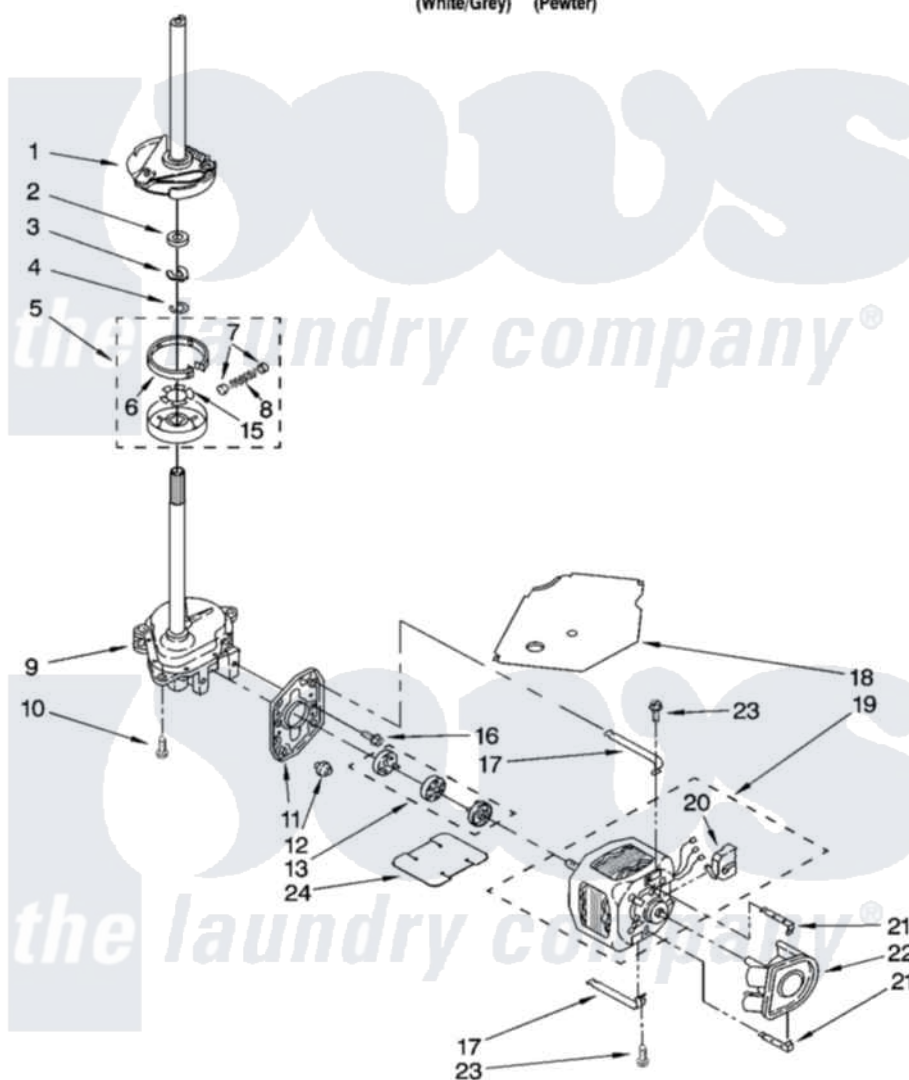

# Whirlpool GSQ9632LL1 04 - BRAKE, CLUTCH, GEARCASE, MOTOR AND PUMP PARTS

## BRAKE, CLUTCH, GEARCASE, MOTOR AND PUMP PARTS

For Models: GSQ9632LW1, GSQ9632LL1

(White/Grey) (Pewter)

8179981

7

Whirlpool [Residential Whirlpool GSQ9632LL1 Washer Parts](#) Parts Diagram 04 - BRAKE, CLUTCH, GEARCASE, MOTOR AND PUMP PARTS

[Click on the part number to view part](#)

Item	Original Part Number	Replaced By	Status	Part Description
1	388952	<a href="#">285792</a>		Basketdrive
2	<a href="#">63292</a>			Washer, Spin Tube Thrust
3	62697	<a href="#">W10080230</a>		Ring, Spin Tube Support
4	63283	<a href="#">285353</a>		Ring
5	3951311	<a href="#">285785</a>		Clutch
6	3951308	<a href="#">285790</a>		Lining
7	<a href="#">62646</a>			Cap, Clutch Spring
8	<a href="#">3946792</a>			Spring And Damper Assembly
9	3360630	<a href="#">3360629</a>		Gearcase
10	3357334	<a href="#">3400516</a>		Screw Anti-Rattle
11	<a href="#">62611</a>			Plate, Motor Mount To Gearcase
12	<a href="#">62691</a>			Grommet, Motor
13	285753	<a href="#">285753A</a>		Coupling
15	<a href="#">3355454</a>			Clip, Main Drive

16	<a href="#">3400516</a>		Screw Anti-Rattle
17	3349637	<a href="#">W10086010</a>	Retainer, Motor
18	<a href="#">3362089</a>		Shield, Tub To Motor
19	<a href="#">8529935</a>		Motor, Main Drive
20	<a href="#">8529896</a>		Switch, Main Drive Motor
21	62700	<a href="#">8546127</a>	Retainer, Pump
22	<a href="#">3363394</a>		Pump
23	3387485	<a href="#">273556</a>	Screw, 10-16 X 5/8
24	<a href="#">3946532</a>		Shield, Motor