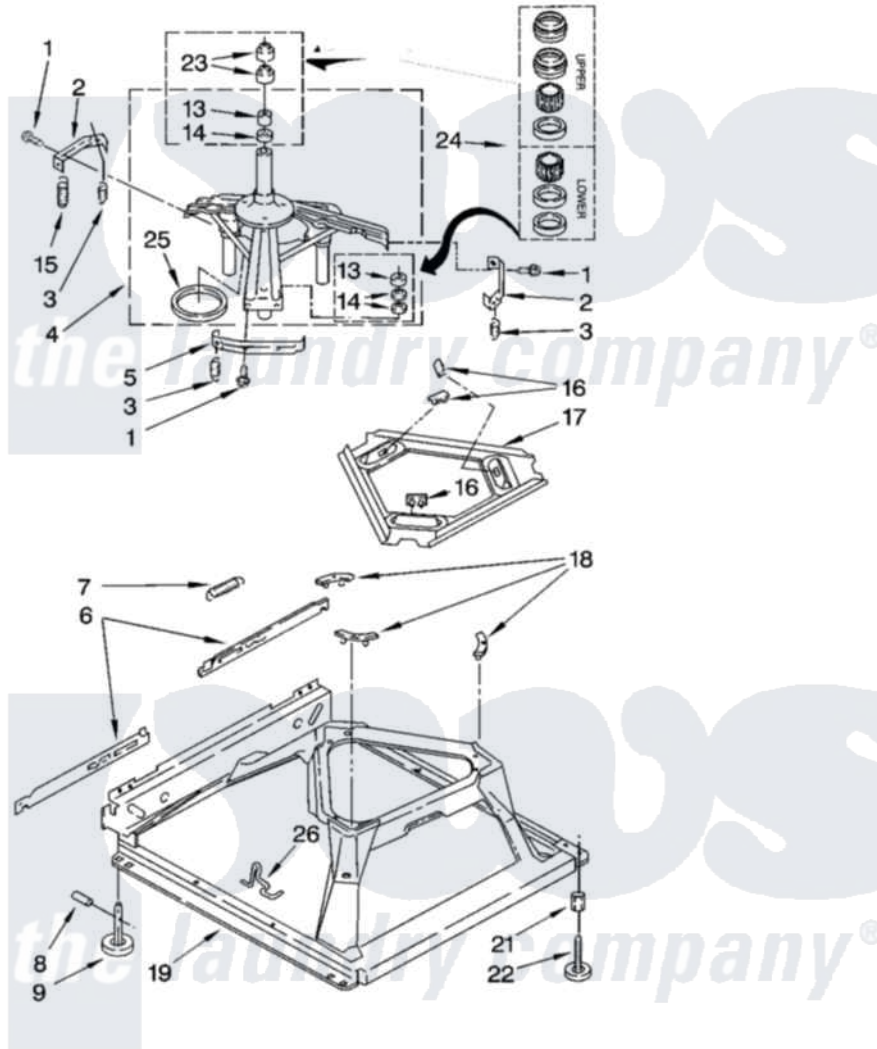

Whirlpool GSQ9632LL1 05 - MACHINE BASE PARTS

MACHINE BASE PARTS

For Models: GSQ9632LW1, GSQ9632LL1

(White/Grey) (Pewter)

8

8179981

Whirlpool [Residential Whirlpool GSQ9632LL1 Washer Parts](#) Parts Diagram 05 - MACHINE BASE PARTS

[Click on the part number to view part](#)

Item	Original Part Number	Replaced By	Status	Part Description
1	3400076			Screw, Bracket Mounting
2	64067			Bracket, Spring Outer
3	63907			Spring, Suspension
4	3362087	280184		Support
5	64065			Bracket, Spring Outer
6	63466			Link, Leveling Mechanism
7	62597	8316845		Spring
8	62837			Pin, Knurled
9	62596	285244		Feet-Leveling
13	3347047	8546455		Bearing, Centerpost
14	357409	359449		Seal, Agitator Shaft
15	8318050	285901		Spring
16	62568	285219		Pad
17	3946509			Plate, Suspension
18	3363660	285744		Pad
19	3946512	285771		Base

21	3359452		Nut, Lock
22	389102	W10001130	Foot, Leveling
23	356934	8577376	Seal, Centerpost
24	285203		Centerpost Bearing Kit
25	63134		Ring, Sound Deadening
26	63806	W10145155	Retainer, Suspension Spring