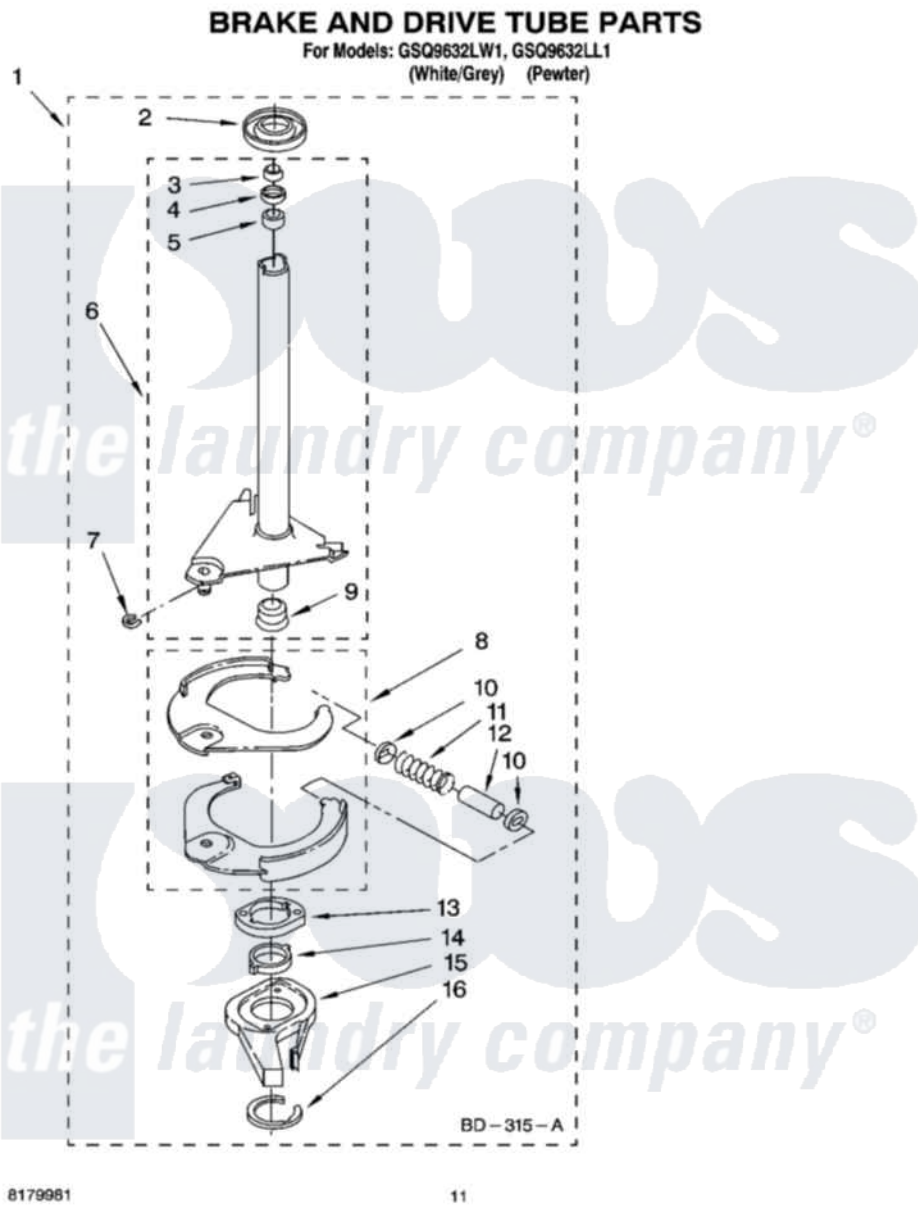

Whirlpool GSQ9632LL1 07 - BRAKE AND DRIVE TUBE PARTS

8179981

11

Whirlpool [Residential Whirlpool GSQ9632LL1 Washer Parts](#) Parts Diagram 07 - BRAKE AND DRIVE TUBE PARTS
Click on the part number to view part

Item	Original Part Number	Replaced By	Status	Part Description
1	388952	285792		Basketdrive
2	62658			Ring, Thrust
3	91939			Seal, Shaft
4	356427			Seal, Spin Pinion
5	356937			Spacer, Drive Tube
6	64027	64208		Tube-Spin
7	64035	W10083190		Ring, Retaining
8	64232	285438		Shoe-Brake
9	62703	8546462		"T" Bearing, Spin Tube
10	62648	285658		Sleeve
11	387806		Not Available	Spring, Brake
12	62909	285658		Sleeve
13	63023	8546461		Cam, Brake Release
14	63022			Sleeve, Cam
15	64194	285790		Lining
16	90368	W10083200		Ring, Retaining

" N/A

Not Available

FOLLOWING PARTS NOT
ILLUSTRATED

" [285208](#)

Lubricant