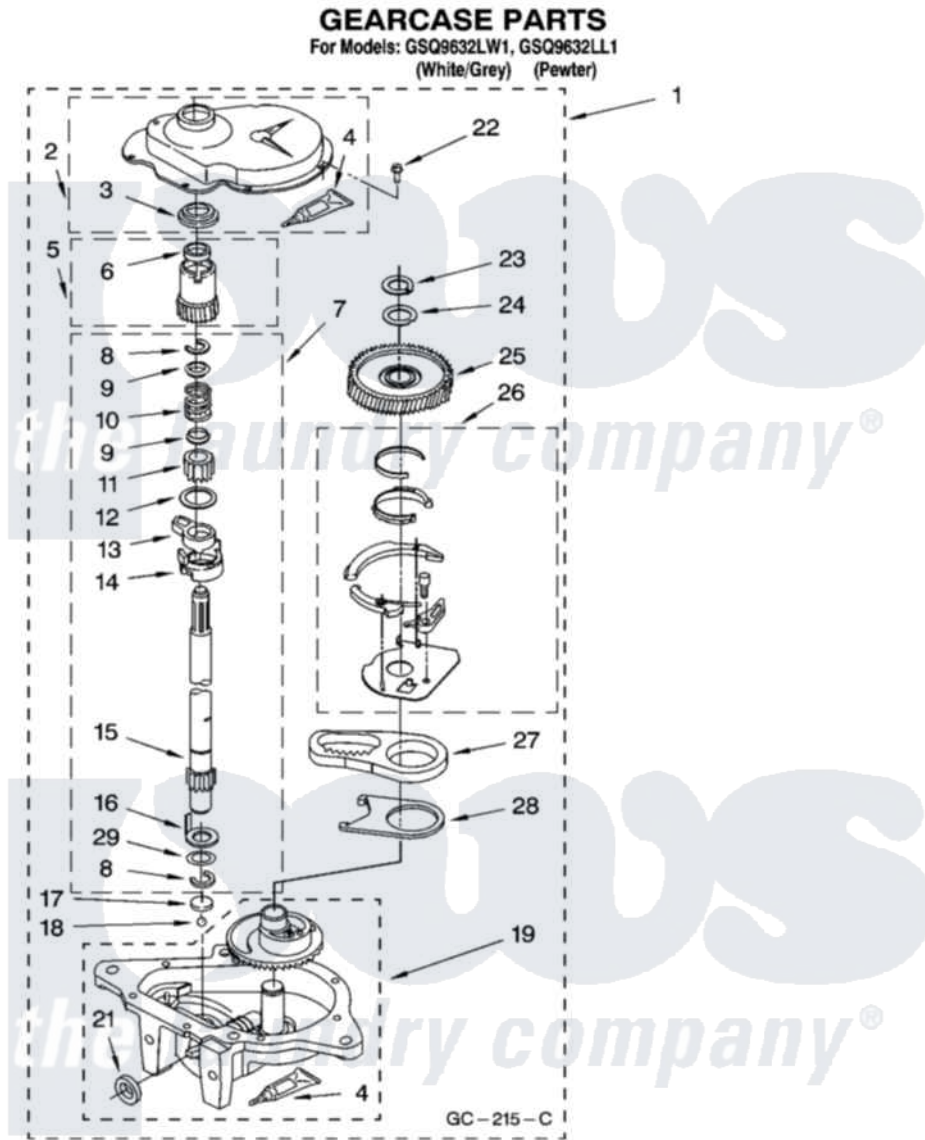

# Whirlpool GSQ9632LL1 08 - GEARCASE PARTS

12

8179981

Whirlpool Residential Whirlpool GSQ9632LL1 Washer Parts Parts Diagram 08 - GEARCASE PARTS  
Click on the part number to view part

Item	Original Part Number	Replaced By	Status	Part Description
1	3360630	<a href="#">3360629</a>		Gearcase
2	<a href="#">285202</a>			Cover, Gearcase
3	<a href="#">3349985</a>			Seal, Gearcase Cover
4	<a href="#">285195</a>			Sealer Sealer, Gasket
5	63320	<a href="#">285362</a>		Gear and Pinion
6	<a href="#">356427</a>			Seal, Spin Pinion
7	<a href="#">389387</a>			Shaft, Agitator
8	90369		Not Available	Ring, Retaining (2)
9	<a href="#">62677</a>			Retainer, Spring
10	<a href="#">62676</a>			Spring, Agitator
11	63273	<a href="#">285509</a>		Shaft, Agitator
12	<a href="#">62619</a>			Washer, Agitator Gear
13	62580	<a href="#">285206</a>		Cam-Agitator
14	62581	<a href="#">285206</a>		Cam-Agitator
15	<a href="#">285509</a>			Shaft, Agitator
16	<a href="#">62618</a>			Washer, Cam Thrust

17	16018	<a href="#">285205</a>	Bearing
18	85529	<a href="#">285205</a>	Bearing
19	389230	<a href="#">285515</a>	Gearcase
21	<a href="#">285352</a>		Seal Kit, Thrust Plug
22	<a href="#">3351614</a>		Screw, Gearcase Cover Mounting
23	3362552	<a href="#">285765</a>	Ring-Retr
24	285735	<a href="#">285766</a>	Washer Kit, Thrust
25	62570	<a href="#">285362</a>	Gear and Pinon
26	388253	<a href="#">999516</a>	Shelf-Glas
27	3349296	<a href="#">8546456</a>	Rack, Connecting
28	<a href="#">62621</a>		Actuator, Shift
29	<a href="#">388815</a>		Washer, Intermediate 1 3976263 Miscellaneous Parts Bag 2 3976300 Washer, Inlet Hose 3 3366913 Clamp, Hose