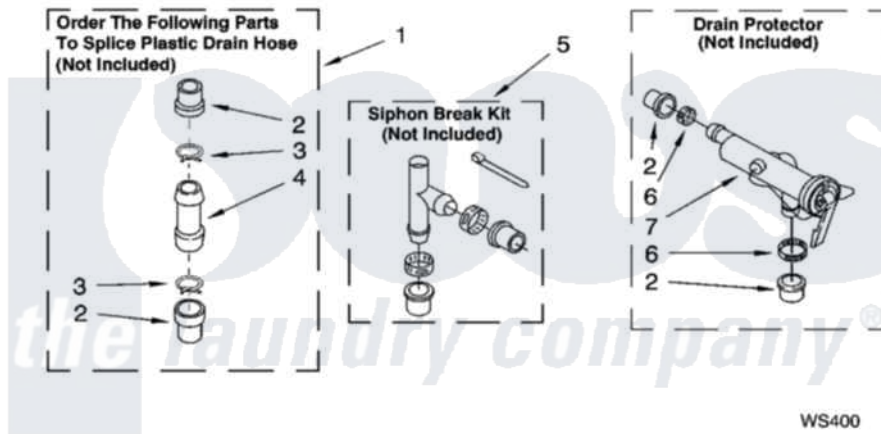

WATER SYSTEM PARTS

For Models: GSQ9632LW1, GSQ9632LL1
(White/Grey) (Pewter)

WS400

8179981

13

Whirlpool [Residential Whirlpool GSQ9632LL1 Washer Parts](#) Parts Diagram 09 - WATER SYSTEM PARTS
Click on the part number to view part

Item	Original Part Number	Replaced By	Status	Part Description
1	285442			Water System Parts
2	285321			Water System Parts
3	370447	285655		Clamp, Hose
4	16272			Connector, Straight
5	285320			Water System Parts
6	65349	285655		Clamp, Hose
7	367031			Water System Parts