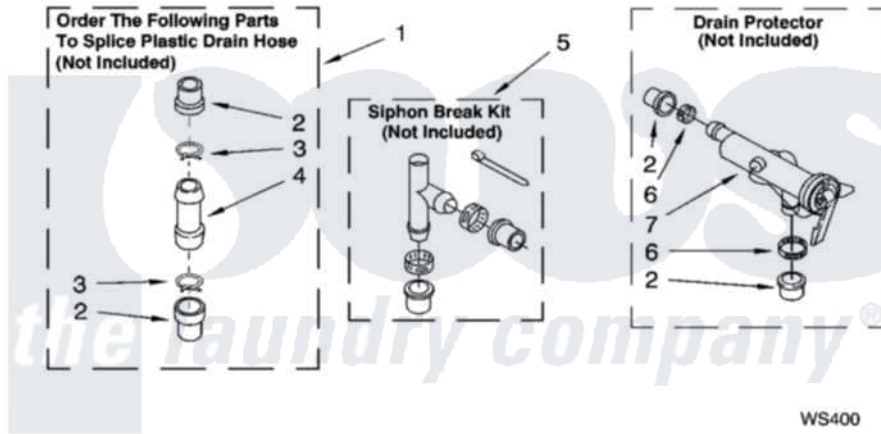

WATER SYSTEM PARTS

For Models: GSQ9632LW1, GSQ9632LL1
(White/Grey) (Pewter)

8179981

13

Whirlpool [Residential Whirlpool GSQ9632LW1 Washer Parts](#) Parts Diagram 09 - WATER SYSTEM PARTS
Click on the part number to view part

Item	Original Part Number	Replaced By	Status	Part Description
1	285442			Water System Parts
2	285321			Water System Parts
3	370447	285655		Clamp, Hose
4	16272			Connector, Straight
5	285320			Water System Parts
6	65349	285655		Clamp, Hose
7	367031			Water System Parts