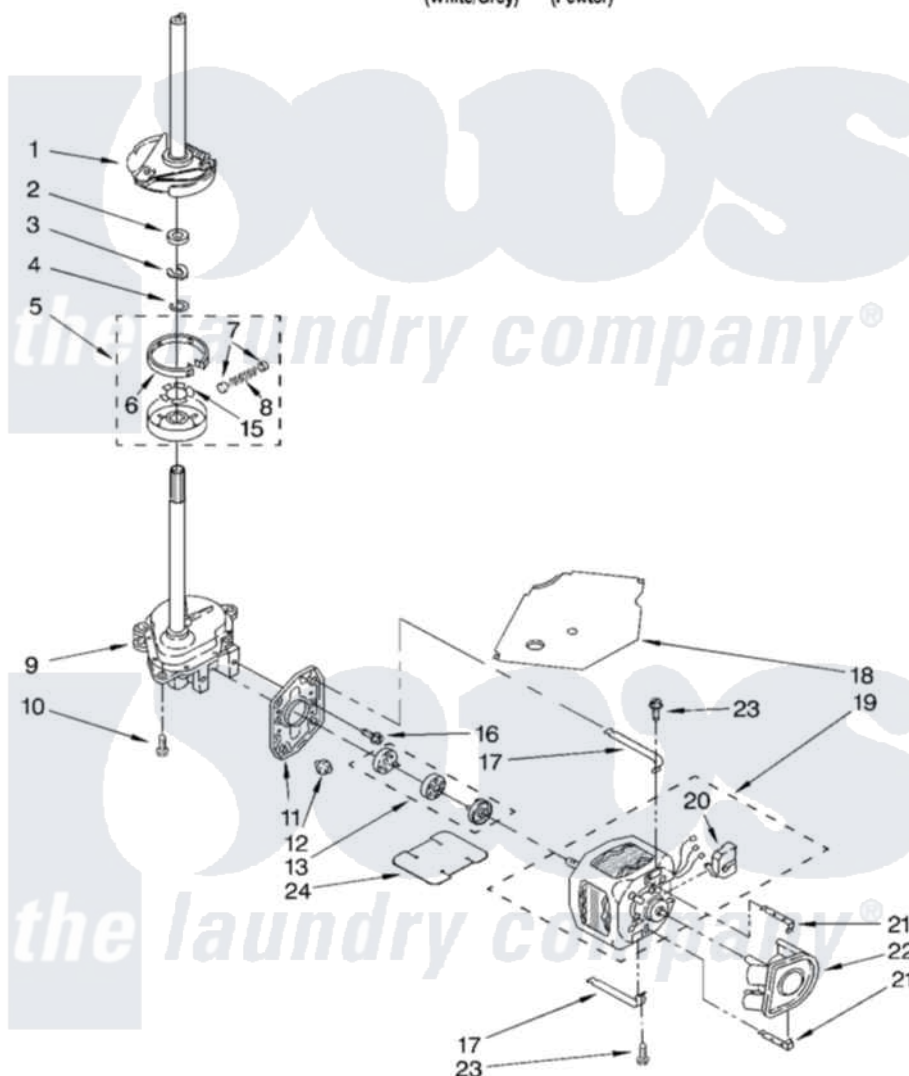

Whirlpool GSQ9633LL1 04 - BRAKE, CLUTCH, GEARCASE, MOTOR AND PUMP PARTS

BRAKE, CLUTCH, GEARCASE, MOTOR AND PUMP PARTS

For Models: GSQ9633LW1, GSQ9633LL1
(White/Grey) (Pewter)

8179982

7

Whirlpool [Residential Whirlpool GSQ9633LL1 Washer Parts](#) Parts Diagram 04 - BRAKE, CLUTCH, GEARCASE, MOTOR AND PUMP PARTS
Click on the part number to view part

Item	Original Part Number	Replaced By	Status	Part Description
1	388952	285792		Basketdrive
2	63292			Washer, Spin Tube Thrust
3	62697	W10080230		Ring, Spin Tube Support
4	63283	285353		Ring
5	3951311	285785		Clutch
6	3951308	285790		Lining
7	62646			Cap, Clutch Spring
8	3946792			Spring And Damper Assembly
9	3360630	3360629		Gearcase
10	3357334	3400516		Screw Anti-Rattle
11	62611			Plate, Motor Mount To Gearcase
12	62691			Grommet, Motor
13	285753	285753A		Coupling
15	3355454			Clip, Main Drive

16	3400516		Screw Anti-Rattle
17	3349637	W10086010	Retainer, Motor
18	3362089		Shield, Tub To Motor
19	8529935		Motor, Main Drive
20	8529896		Switch, Main Drive Motor
21	62700	8546127	Retainer, Pump
22	3363394		Pump
23	3387485	273556	Screw, 10-16 X 5/8
24	3946532		Shield, Motor