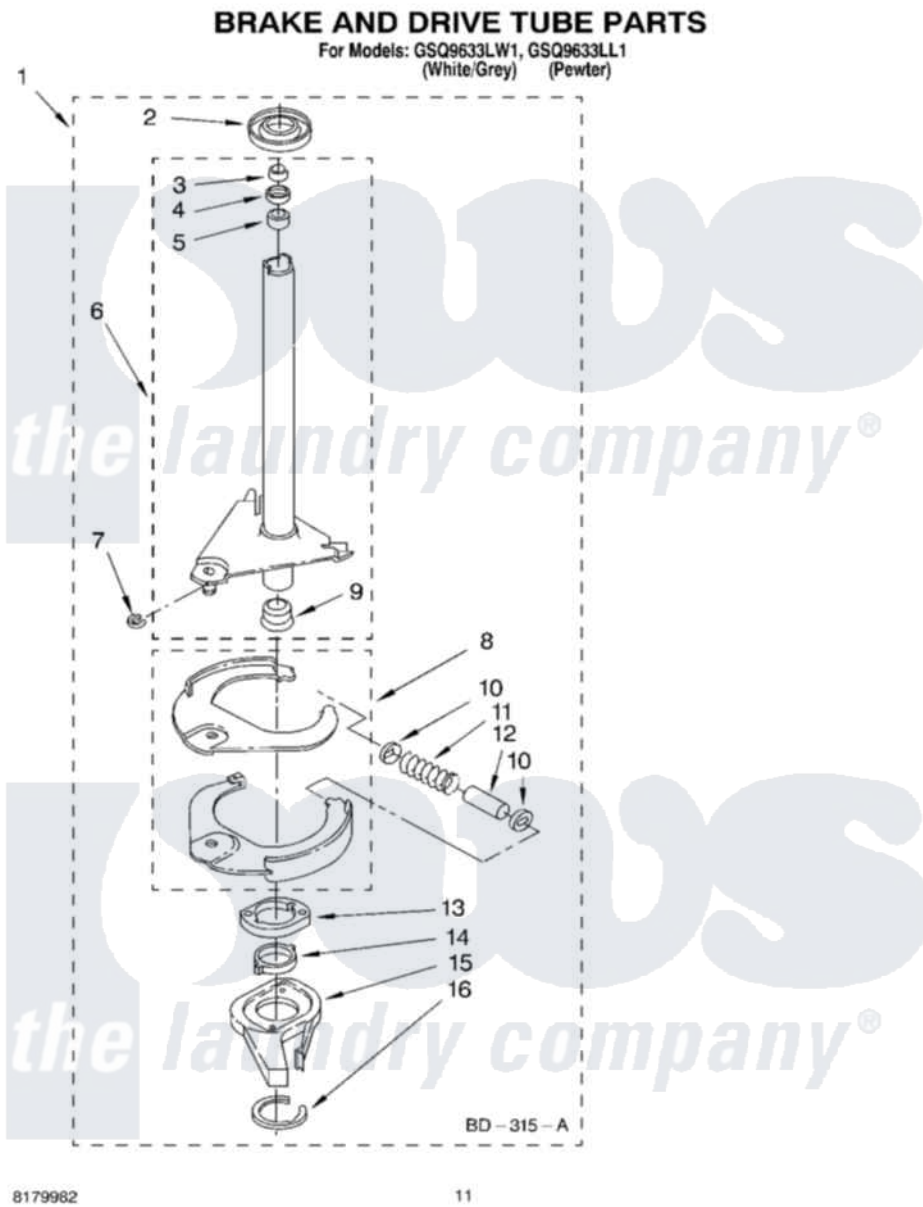

Whirlpool GSQ9633LL1 07 - BRAKE AND DRIVE TUBE PARTS

8179982

11

Whirlpool [Residential Whirlpool GSQ9633LL1 Washer Parts](#) Parts Diagram 07 - BRAKE AND DRIVE TUBE PARTS
Click on the part number to view part

Item	Original Part Number	Replaced By	Status	Part Description
1	388952	285792		Basketdrive
2	62658			Ring, Thrust
3	91939			Seal, Shaft
4	356427			Seal, Spin Pinion
5	356937			Spacer, Drive Tube
6	64027	64208		Tube-Spin
7	64035	W10083190		Ring, Retaining
8	64232	285438		Shoe-Brake
9	62703	8546462		"T" Bearing, Spin Tube
10	62648	285658		Sleeve
11	387806		Not Available	Spring, Brake
12	62909	285658		Sleeve
13	63023	8546461		Cam, Brake Release
14	63022			Sleeve, Cam
15	64194	285790		Lining
16	90368	W10083200		Ring, Retaining

" N/A

Not Available

FOLLOWING PARTS NOT
ILLUSTRATED

" [285208](#)

Lubricant