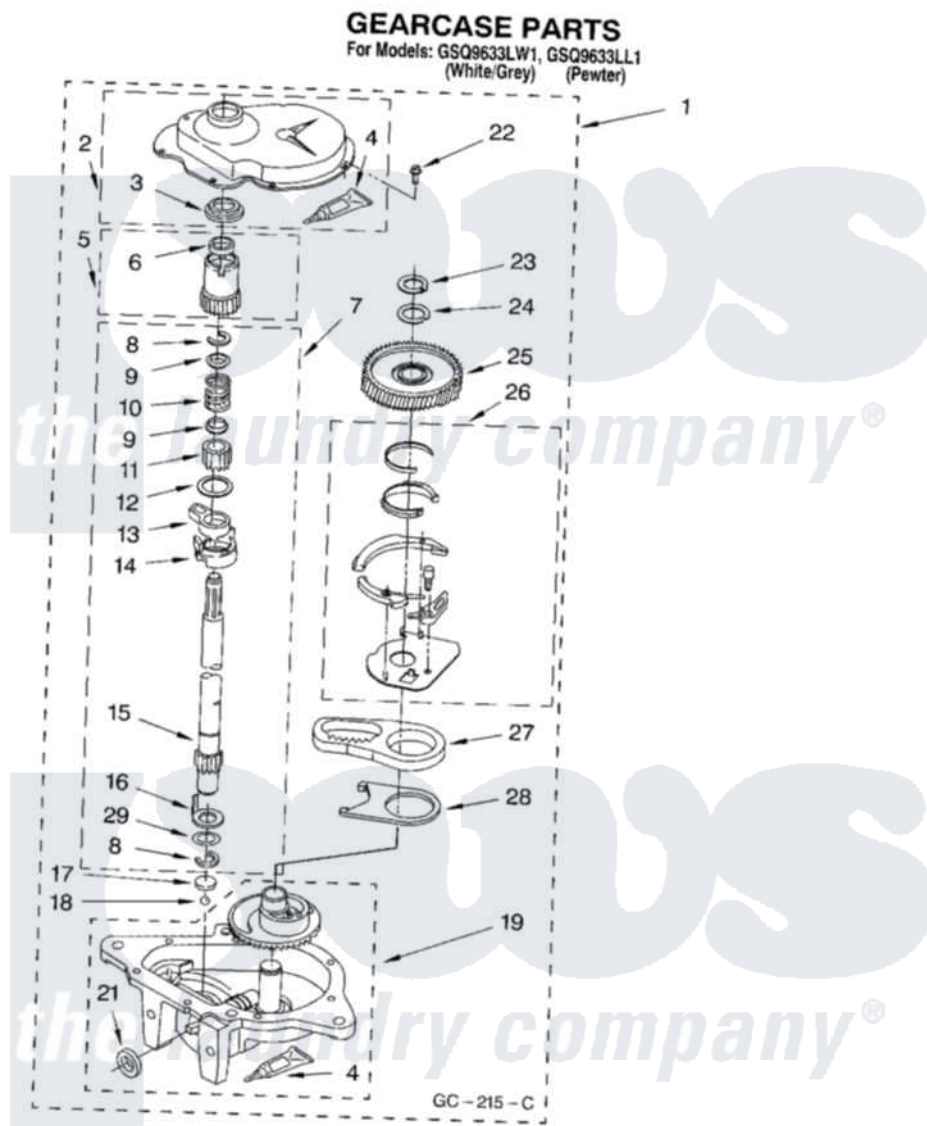

Whirlpool GSQ9633LL1 08 - GEARCASE PARTS

12

8179982

Whirlpool Residential Whirlpool GSQ9633LL1 Washer Parts Parts Diagram 08 - GEARCASE PARTS
Click on the part number to view part

Item	Original Part Number	Replaced By	Status	Part Description
1	3360630	3360629		Gearcase
2	285202			Cover, Gearcase
3	3349985			Seal, Gearcase Cover
4	285195			Sealer Sealer, Gasket
5	63320	285362		Gear and Pinion
6	356427			Seal, Spin Pinion
7	389387			Shaft, Agitator
8	90369		Not Available	Ring, Retaining (2)
9	62677			Retainer, Spring
10	62676			Spring, Agitator
11	63273	285509		Shaft, Agitator
12	62619			Washer, Agitator Gear
13	62580	285206		Cam-Agitator
14	62581	285206		Cam-Agitator
15	285509			Shaft, Agitator
16	62618			Washer, Cam Thrust

17	16018	285205	Bearing
18	85529	285205	Bearing
19	389230	285515	Gearcase
21	285352		Seal Kit, Thrust Plug
22	3351614		Screw, Gearcase Cover Mounting
23	3362552	285765	Ring-Retr
24	285735	285766	Washer Kit, Thrust
25	62570	285362	Gear and Pinon
26	388253	999516	Shelf-Glas
27	3349296	8546456	Rack, Connecting
28	62621		Actuator, Shift
29	388815		Washer, Intermediate 1 3976263 Miscellaneous Parts Bag 2 3976300 Washer, Inlet Hose 3 3366913 Clamp, Hose