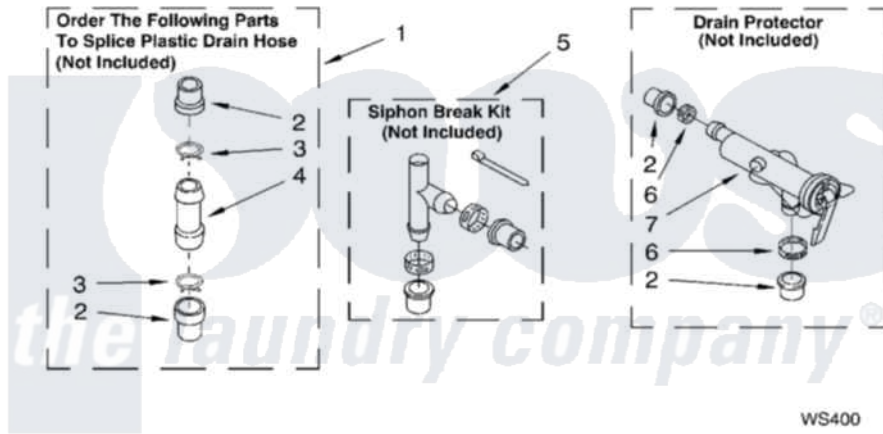

**WATER SYSTEM PARTS**

For Models: GSQ9633LW1, GSQ9633LL1  
(White/Grey) (Pewter)

8179982

13

Whirlpool Residential Whirlpool GSQ9633LL1 Washer Parts Parts Diagram 09 - WATER SYSTEM PARTS  
Click on the part number to view part

Item	Original Part Number	Replaced By	Status	Part Description
1	<a href="#">285442</a>			Water System Parts
2	<a href="#">285321</a>			Water System Parts
3	370447	<a href="#">285655</a>		Clamp, Hose
4	<a href="#">16272</a>			Connector, Straight
5	<a href="#">285320</a>			Water System Parts
6	65349	<a href="#">285655</a>		Clamp, Hose
7	<a href="#">367031</a>			Water System Parts