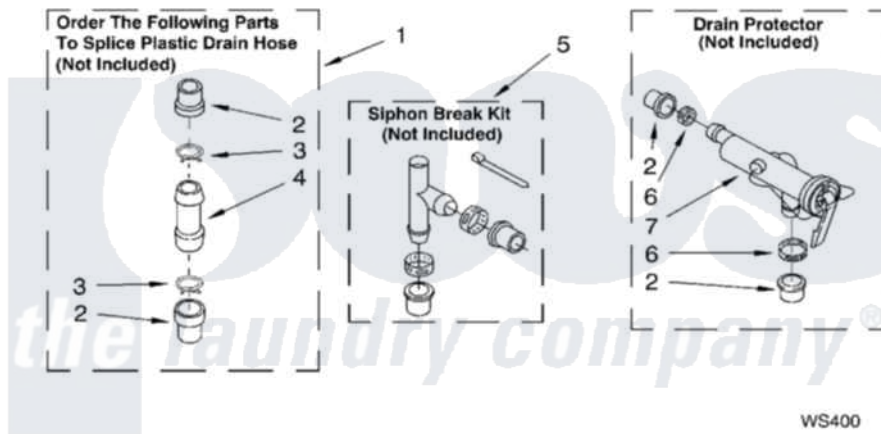

**WATER SYSTEM PARTS**

For Models: GSQ9633LW1, GSQ9633LL1  
(White/Grey) (Pewter)

8179982

13

Whirlpool [Residential Whirlpool GSQ9633LW1 Washer Parts](#) Parts Diagram 09 - WATER SYSTEM PARTS

[Click on the part number to view part](#)

Item	Original Part Number	Replaced By	Status	Part Description
1	<a href="#">285442</a>			Water System Parts
2	<a href="#">285321</a>			Water System Parts
3	370447	<a href="#">285655</a>		Clamp, Hose
4	<a href="#">16272</a>			Connector, Straight
5	<a href="#">285320</a>			Water System Parts
6	65349	<a href="#">285655</a>		Clamp, Hose
7	<a href="#">367031</a>			Water System Parts