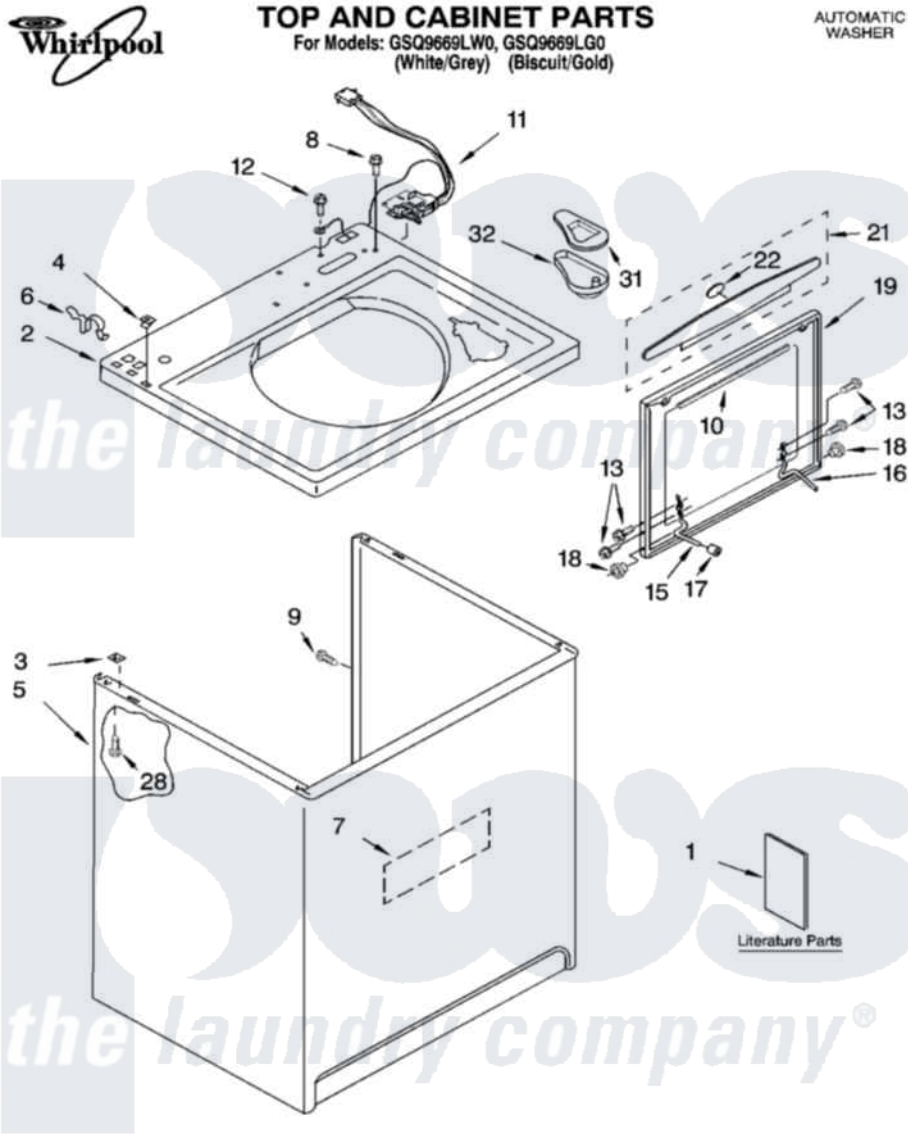

Whirlpool GSQ9669LG0 01 - TOP AND CABINET PARTS

3-04 Litho in U.S.A. (dtd)

1

Part No. 8179852 Rev. A

[Whirlpool Residential Whirlpool GSQ9669LG0 Washer Parts](#) Parts Diagram 01 - TOP AND CABINET PARTS

[Click on the part number to view part](#)

Item	Original Part Number	Replaced By	Status	Part Description
1	LIT3956025		Not Available	Literature Parts (Installation Instructions)
"	LIT3955869			Literature Parts
"	LIT3956256		Not Available	Literature Parts (Energy Guide)
"	LIT3955767		Not Available	Literature Parts (Wiring Diagram)
"	N/A		Not Available	Following May Be Purchased DO-IT-YOURSELF REPAIR MANUALS
"	LIT4313896	4313896		Do-It-Yourself Repair Manuals
2	3955792			Top
"	3955793			Top
3	62750			Spacer, Cabinet To Top (4)
4	357213			Nut, Push-In
5	63424			Cabinet
"	3954357			Cabinet
6	62780			Clip, Top And Cabinet And Rear Panel

7	3976348		Absorber, Sound
8	3400611		Screw And Washer, Lid Switch
9	3357011	308685	Side Trim)
10	8054939		Seal, Lid
11	8054980		Switch, Lid
12	3351614		Screw, Gearcase Cover Mounting
13	355274	W10119828	Screw, Lid Hinge Mounting
15	8055257		Hinge, Lid
16	8055256		Hinge, Lid
17	19119		Bumper, Lid Hinge
18	8319539		Bearing, Lid Hinge
19	3956016	3957547	Lid
"	3956017	3957548	Lid
21	3956011		Handle, Lid
"	3956012		Handle, Lid
22	3956010		Insert, Handle
28	3390631		Screw, 10-16 X 3/8
31	3955788		Cover, Dispenser
32	8519517		Dispenser, Bleach