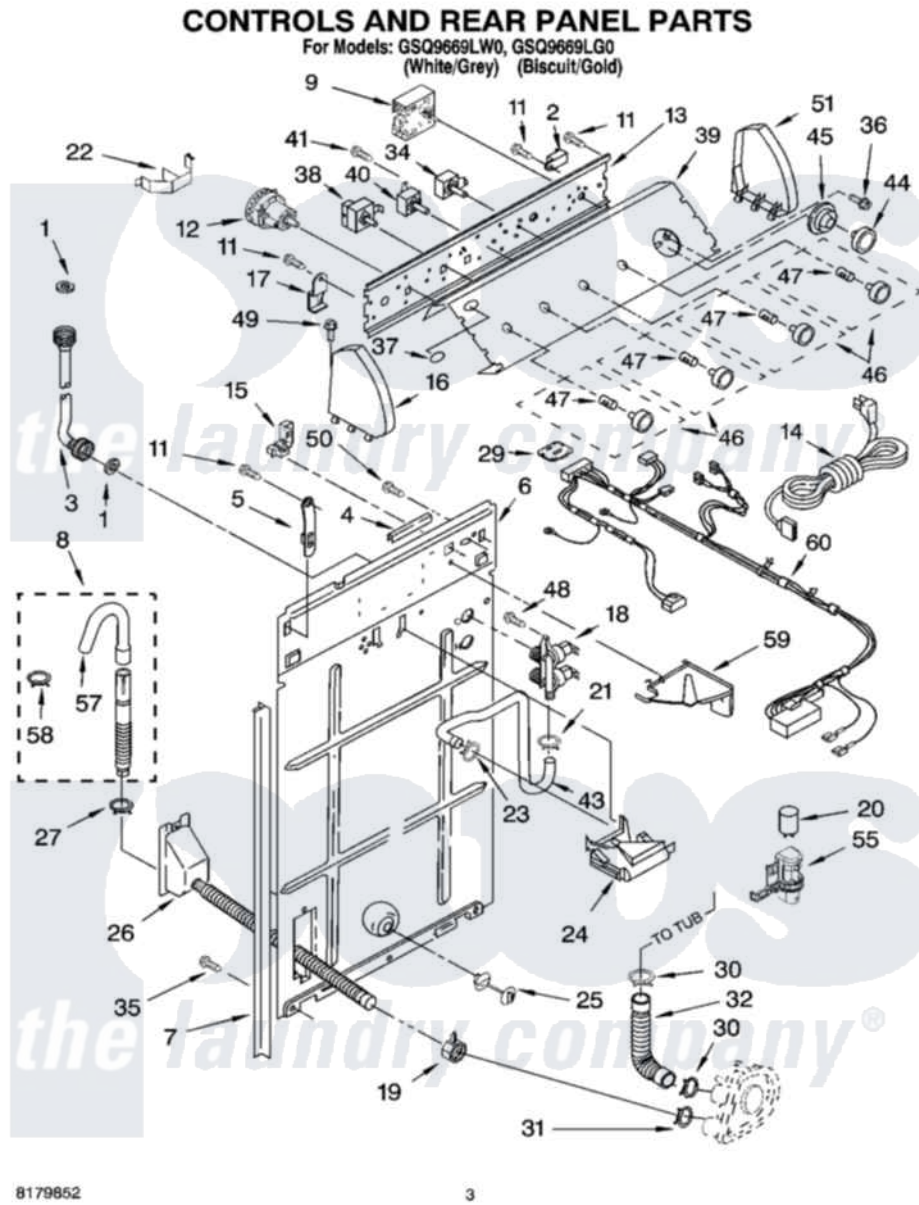

# Whirlpool GSQ9669LG0 02 - CONTROLS AND REAR PANEL PARTS

Whirlpool Residential Whirlpool GSQ9669LG0 Washer Parts Parts Diagram 02 - CONTROLS AND REAR PANEL PARTS  
Click on the part number to view part

Item	Original Part Number	Replaced By	Status	Part Description
1	3976300	<a href="#">16123</a>		Washer Inlet-Hose Miscellaneous Parts Must be Ordered Separately.
2	<a href="#">694419</a>			Mini-Buzzer
3	3949374	<a href="#">89503</a>		Hose-Inlet
"	3949375	<a href="#">89503</a>		Hose-Inlet
4	303294	<a href="#">3367669</a>		Protector, Edge
5	8318255	<a href="#">8568314</a>		Strap, Console
6	<a href="#">3357978</a>			Panel, Rear
7	<a href="#">62747</a>			Pad, Rear Panel
8	3951609	<a href="#">285664</a>		Hose
"	661577	<a href="#">285666</a>		Hose
"	3357090	<a href="#">285702</a>		Hose
9	<a href="#">3955765</a>			Timer, Control
11	<a href="#">90767</a>			Screw, 8A X 3/8 HeX Washer Head Tapping
12	3366845	<a href="#">W10339326</a>		Switch-WL