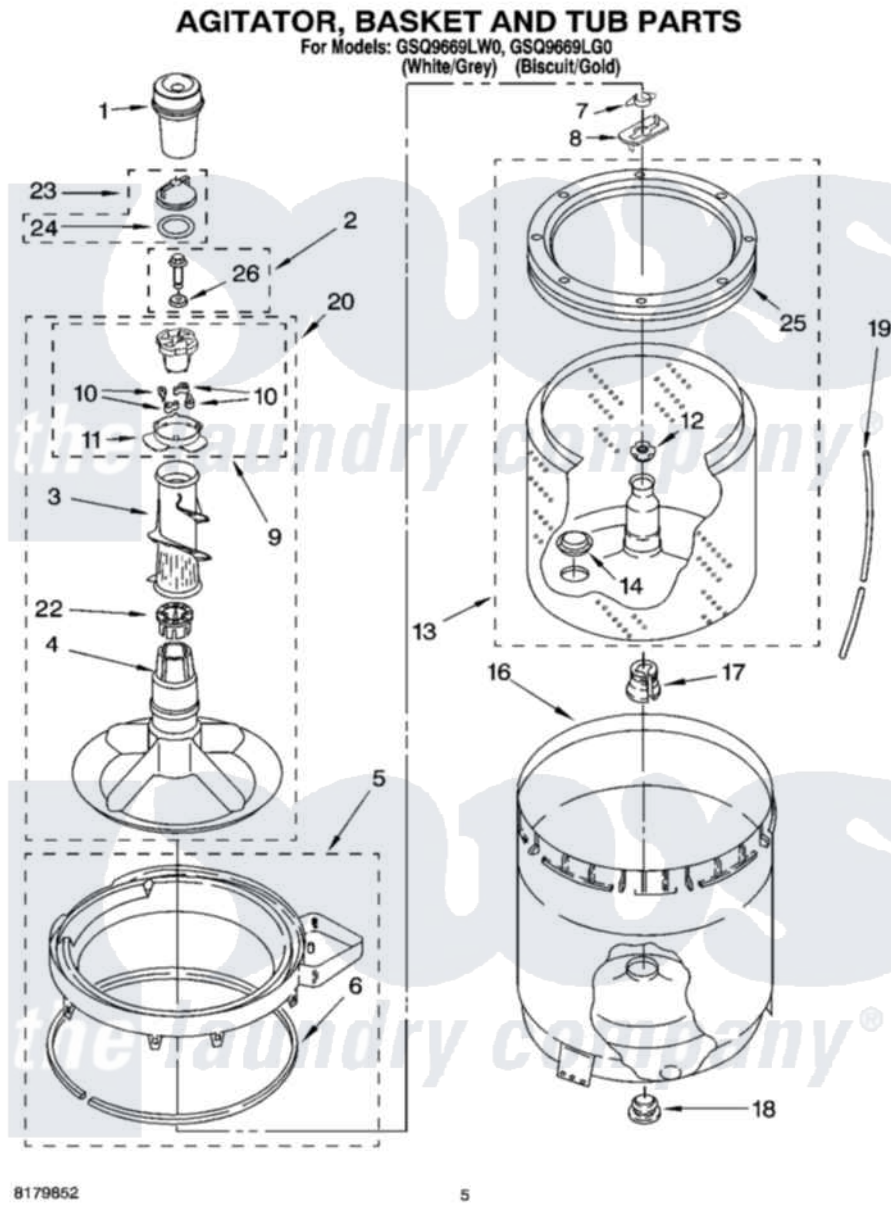

Whirlpool GSQ9669LG0 03 - AGITATOR, BASKET AND TUB PARTS

Whirlpool [Residential Whirlpool GSQ9669LG0 Washer Parts](#) Parts Diagram 03 - AGITATOR, BASKET AND TUB PARTS

[Click on the part number to view part](#)

Item	Original Part Number	Replaced By	Status	Part Description
1	63580			Dispenser, Fabric Softener
2	358237			Screw And Washer
3	3363003			Mover, Clothes
4	3951632			Agitator
5	8528150	W10445870		Ring-Tub
6	3976308			Gasket, Tub Ring
7	3354845			Clip, Agitator
8	3355921	8543666		Washer, Agitator
9	3951682	285809		Cam-Agitator
10	3366877	80040		Dog-Agitator
11	3952374			Bearing, Driven Cam
12	21366			Nut, Spanner
13	8526016	W10389328		Clothes Container, Assembly
14	8522271	285868		Filter
16	63849			Strain Relief, Power Cord
17	389140			Tub Block, Basket Drive

18	383727		Gasket, Centerpodt
19	3347780	353244	Hose, Pressure Switch
20	3951744		Agitator Assembly
22	3951608		Spacer, Thrust
23	3354733	W10074580	Cap, Barrier
24	3348855	W10072840	Fabric Softener
25	8519788	387240	Ring, Balance
26	3949550		Washer