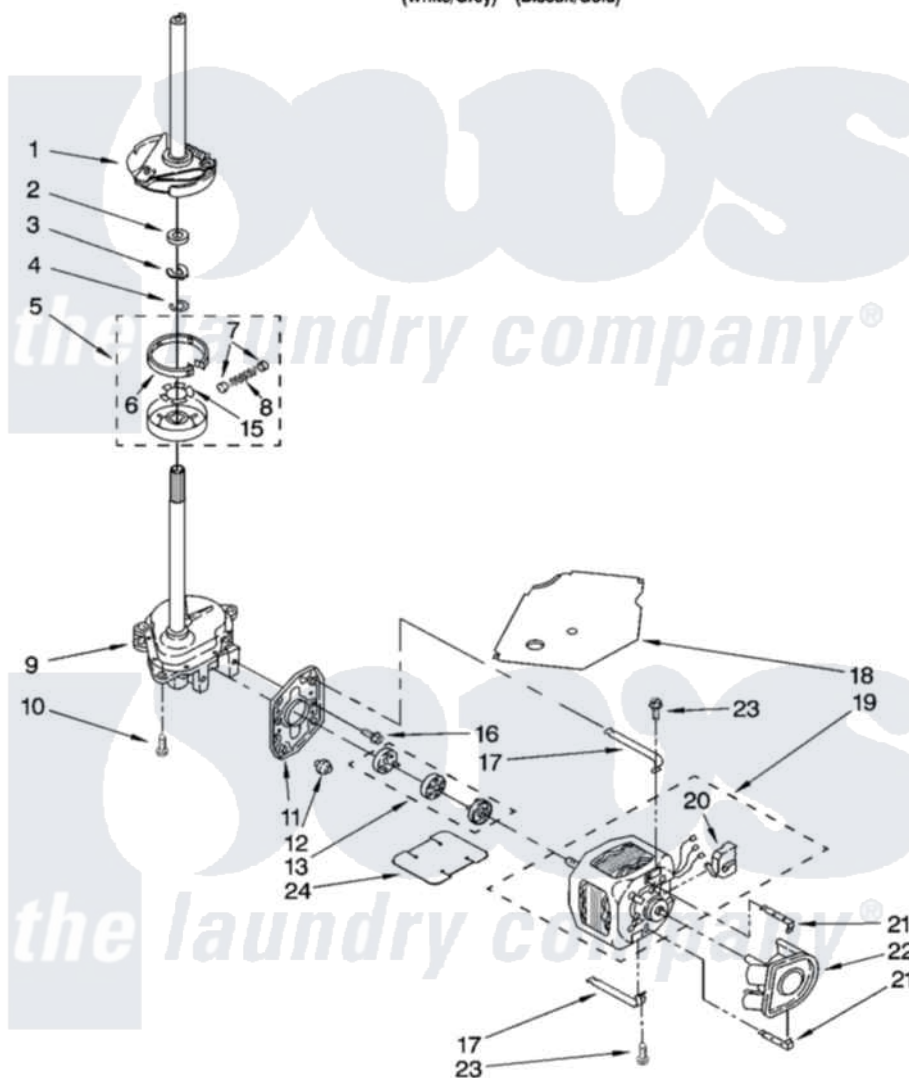

Whirlpool GSQ9669LG0 04 - BRAKE, CLUTCH, GEARCASE, MOTOR AND PUMP PARTS

BRAKE, CLUTCH, GEARCASE, MOTOR AND PUMP PARTS

For Models: GSQ9669LW0, GSQ9669LG0
(White/Grey) (Biscuit/Gold)

8179852

7

Whirlpool [Residential Whirlpool GSQ9669LG0 Washer Parts](#) Parts Diagram 04 - BRAKE, CLUTCH, GEARCASE, MOTOR AND PUMP PARTS
Click on the part number to view part

Item	Original Part Number	Replaced By	Status	Part Description
1	388952	285792		Basketdrive
2	63292			Washer, Spin Tube Thrust
3	62697	W10080230		Ring, Spin Tube Support
4	63283	285353		Ring
5	3951311	285785		Clutch
6	3951308	285790		Lining
7	62646			Cap, Clutch Spring
8	3946792			Spring And Damper Assembly
9	3360630	3360629		Gearcase
10	3357334	3400516		Screw Anti-Rattle
11	62611			Plate, Motor Mount To Gearcase
12	62691			Grommet, Motor
13	285753	285753A		Coupling
15	3355454			Clip, Main Drive

16	3400516		Screw Anti-Rattle
17	3349637	W10086010	Retainer, Motor
18	3362089		Shield, Tub To Motor
19	8529935		Motor, Main Drive
20	8529896		Switch, Main Drive Motor
21	8546127		Retainer, Pump
22	3363394		Pump
23	3387485	273556	Screw, 10-16 X 5/8
24	3946532		Shield, Motor