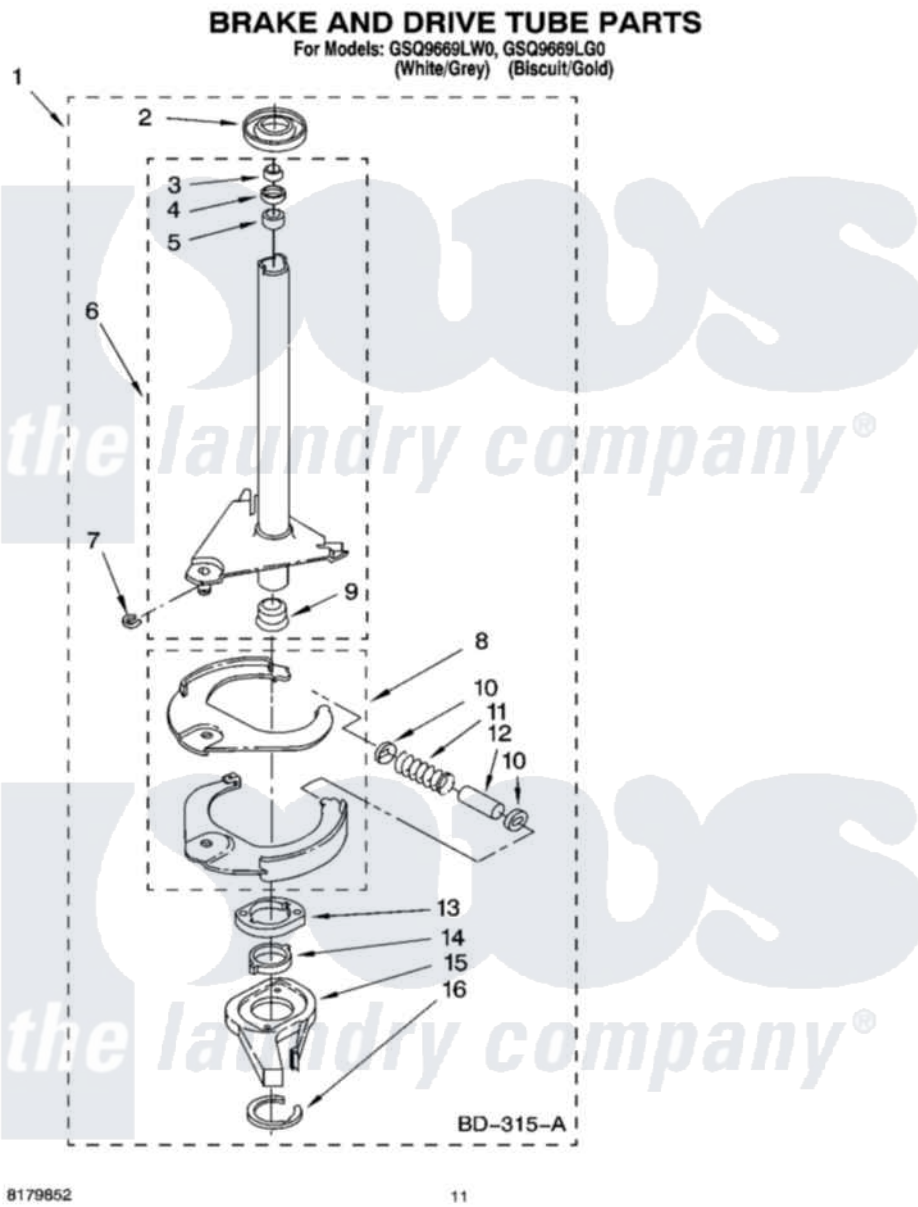

Whirlpool GSQ9669LG0 07 - BRAKE AND DRIVE TUBE PARTS

8179852

11

Whirlpool Residential Whirlpool GSQ9669LG0 Washer Parts Parts Diagram 07 - BRAKE AND DRIVE TUBE PARTS
Click on the part number to view part

Item	Original Part Number	Replaced By	Status	Part Description
1	388952	285792		Basketdrive
2	62658			Ring, Thrust
3	91939			Seal, Shaft
4	356427			Seal, Spin Pinion
5	356937			Spacer, Drive Tube
6	64027	64208		Tube-Spin
7	64035	W10083190		Ring, Retaining
8	64232	285438		Shoe-Brake
9	62703	8546462		"T" Bearing, Spin Tube
10	62648	285658		Sleeve
11	387806		Not Available	Spring, Brake
12	62909	285658		Sleeve
13	63023	8546461		Cam, Brake Release
14	63022			Sleeve, Cam
15	64194	285790		Lining
16	90368	W10083200		Ring, Retaining

" N/A

Not Available

FOLLOWING PARTS NOT
ILLUSTRATED

" [285208](#)

Lubricant