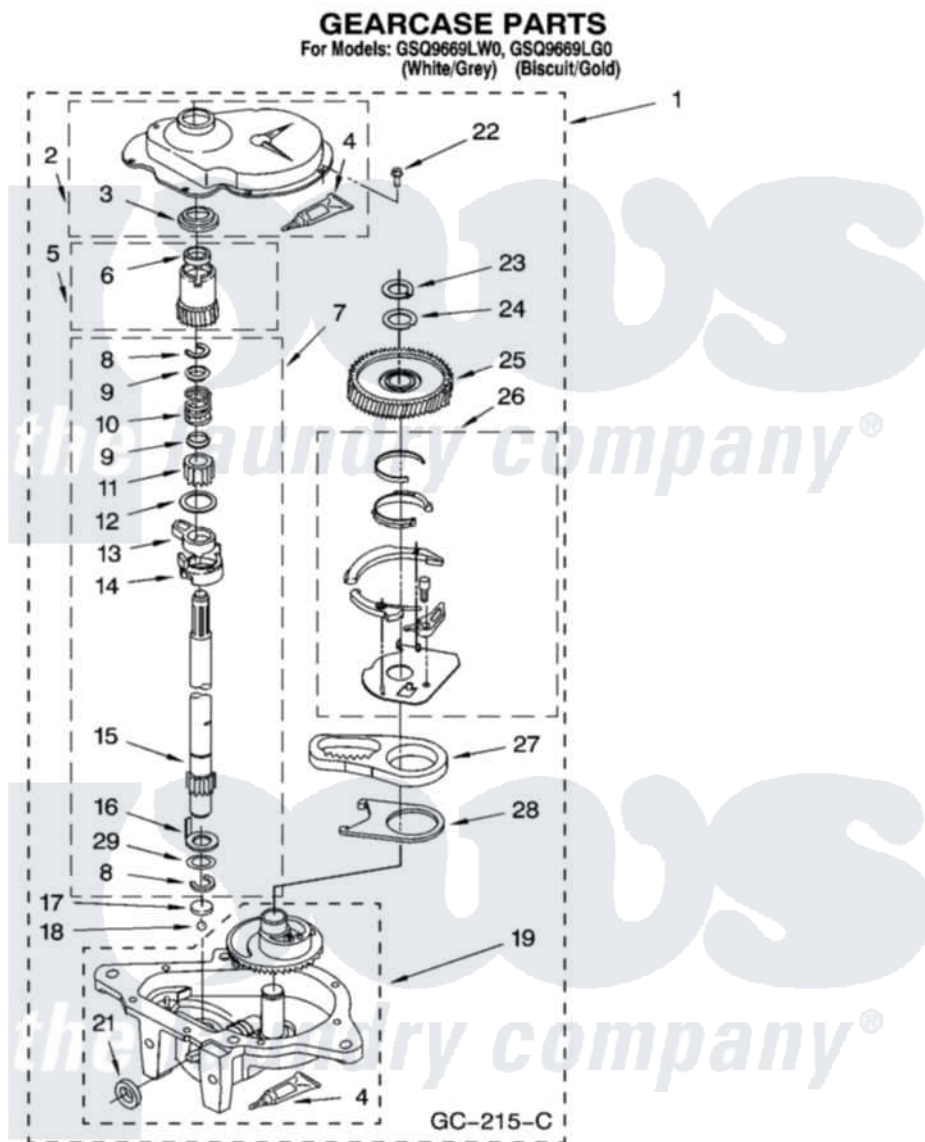

# Whirlpool GSQ9669LG0 08 - GEARCASE PARTS

12

8179852

Whirlpool [Residential Whirlpool GSQ9669LG0 Washer Parts](#) Parts Diagram 08 - GEARCASE PARTS  
Click on the part number to view part

Item	Original Part Number	Replaced By	Status	Part Description
1	3360630	<a href="#">3360629</a>		Gearcase
2	<a href="#">285202</a>			Cover, Gearcase
3	<a href="#">3349985</a>			Seal, Gearcase Cover
4	<a href="#">285195</a>			Sealer Sealer, Gasket
5	63320	<a href="#">285362</a>		Gear and Pinion
6	<a href="#">356427</a>			Seal, Spin Pinion
7	<a href="#">389387</a>			Shaft, Agitator
8	90369		Not Available	Ring, Retaining (2)
9	<a href="#">62677</a>			Retainer, Spring
10	<a href="#">62676</a>			Spring, Agitator
11	63273	<a href="#">285509</a>		Shaft, Agitator
12	<a href="#">62619</a>			Washer, Agitator Gear
13	62580	<a href="#">285206</a>		Cam-Agitator
14	62581	<a href="#">285206</a>		Cam-Agitator
15	<a href="#">285509</a>			Shaft, Agitator
16	<a href="#">62618</a>			Washer, Cam Thrust

17	16018	<a href="#">285205</a>	Bearing
18	85529	<a href="#">285205</a>	Bearing
19	389230	<a href="#">285515</a>	Gearcase
21	<a href="#">285352</a>		Seal Kit, Thrust Plug
22	<a href="#">3351614</a>		Screw, Gearcase Cover Mounting
23	3362552	<a href="#">285765</a>	Ring-Retr
24	285735	<a href="#">285766</a>	Washer Kit, Thrust
25	62570	<a href="#">285362</a>	Gear and Pinon
26	388253	<a href="#">999516</a>	Shelf-Glas
27	3349296	<a href="#">8546456</a>	Rack, Connecting
28	<a href="#">62621</a>		Actuator, Shift
29	<a href="#">388815</a>		Washer, Intermediate 1 3976263 Miscellaneous Parts Bag 2 3976300 Washer, Inlet Hose 3 3366913 Clamp, Hose