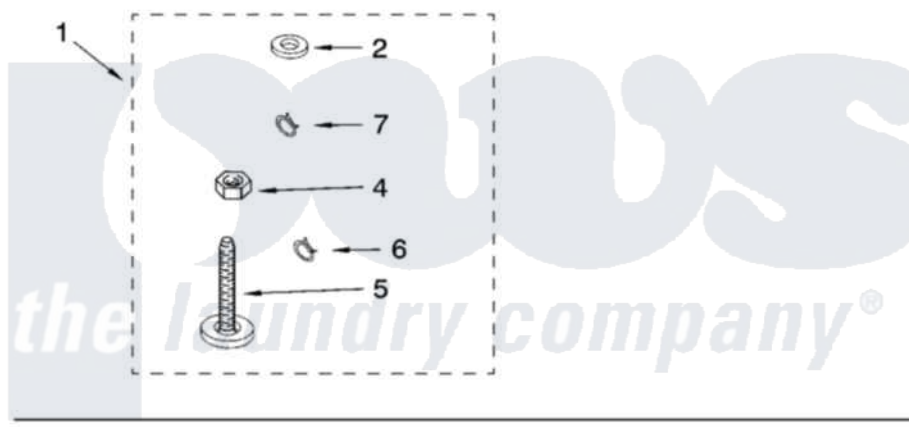

Whirlpool GSQ9669LG1 10 - MISCELLANEOUS PARTS - OPTIONAL PARTS (NOT INCLUDED)

MISCELLANEOUS PARTS

For Models: GSQ9669LW1, GSQ9669LG1
(White/Grey) (Biscuit/Gold)

Illus. Part

PAINT, TOUCH-UP (1/2oz.)

PAINT, PRESSURIZED SPRAY (12 oz.)

PAINT, BULK (1 qt.)

Whirlpool [Residential Whirlpool GSQ9669LG1 Washer Parts](#) Parts Diagram 10 - MISCELLANEOUS PARTS - OPTIONAL PARTS (NOT INCLUDED)

Click on the part number to view part

Item	Original Part Number	Replaced By	Status	Part Description
1	3976263	285654		Parts-Misc
2	3976300	16123		Washer Inlet-Hose Miscellaneous Parts Must be Ordered Separately.
4	3359452			Nut, Lock
5	389102	W10001130		Foot, Leveling
6	3366913	3357331		Clamp, Drain
7	3366912	356138		Clamp, Hose
"	72017			Paint, Touch-Up
"	4392899			Paint, Touch-Up
"	350938			Paint, Pressurized Spray B
"	350930			Paint, Pressurized Spray B
"	4392901			Paint, Pressurized Spray
"	799344			Paint, Touch-Up)
"	4392900			Paint, Bulk)