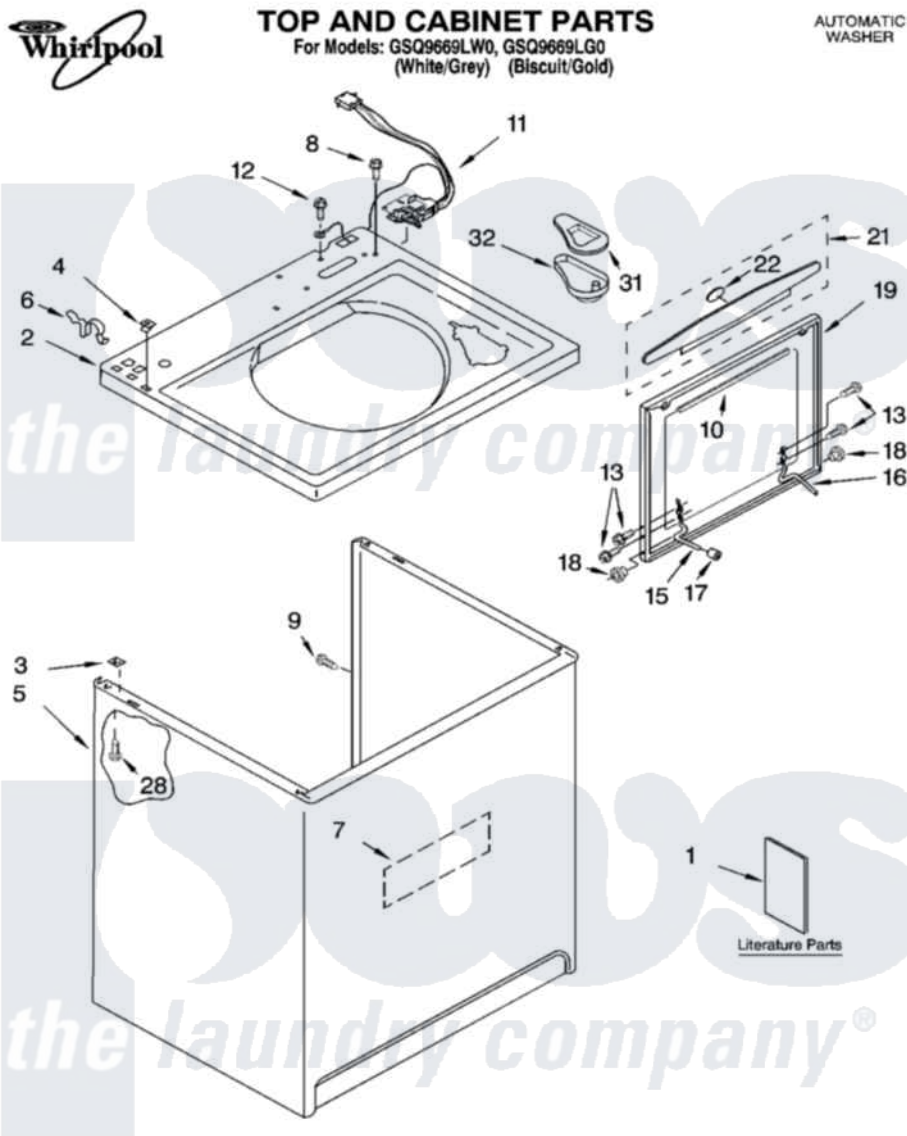

Whirlpool GSQ9669LW0 01 - TOP AND CABINET PARTS

3-04 Litho in U.S.A. (dtd)

1

Part No. 8179852 Rev. A

Whirlpool Residential Whirlpool GSQ9669LW0 Washer Parts Parts Diagram 01 - TOP AND CABINET PARTS

[Click on the part number to view part](#)

Item	Original Part Number	Replaced By	Status	Part Description
1	LIT3956025		Not Available	Literature Parts (Installation Instructions)
"	LIT3955869			Literature Parts
"	LIT3956256		Not Available	Literature Parts (Energy Guide)
"	LIT3955767		Not Available	Literature Parts (Wiring Diagram)
"	N/A		Not Available	Following May Be Purchased DO-IT-YOURSELF REPAIR MANUALS
"	LIT4313896	4313896		Do-It-Yourself Repair Manuals
2	3955792			Top
"	3955793			Top
3	62750			Spacer, Cabinet To Top (4)
4	357213			Nut, Push-In
5	63424			Cabinet
"	3954357			Cabinet
6	62780			Clip, Top And Cabinet And Rear Panel

7	3976348		Absorber, Sound
8	3400611		Screw And Washer, Lid Switch
9	3357011	308685	Side Trim)
10	8054939		Seal, Lid
11	8054980		Switch, Lid
12	3351614		Screw, Gearcase Cover Mounting
13	355274	W10119828	Screw, Lid Hinge Mounting
15	8055257		Hinge, Lid
16	8055256		Hinge, Lid
17	19119		Bumper, Lid Hinge
18	8319539		Bearing, Lid Hinge
19	3956016	3957547	Lid
"	3956017	3957548	Lid
21	3956011		Handle, Lid
"	3956012		Handle, Lid
22	3956010		Insert, Handle
28	3390631		Screw, 10-16 X 3/8
31	3955788		Cover, Dispenser
32	8519517		Dispenser, Bleach