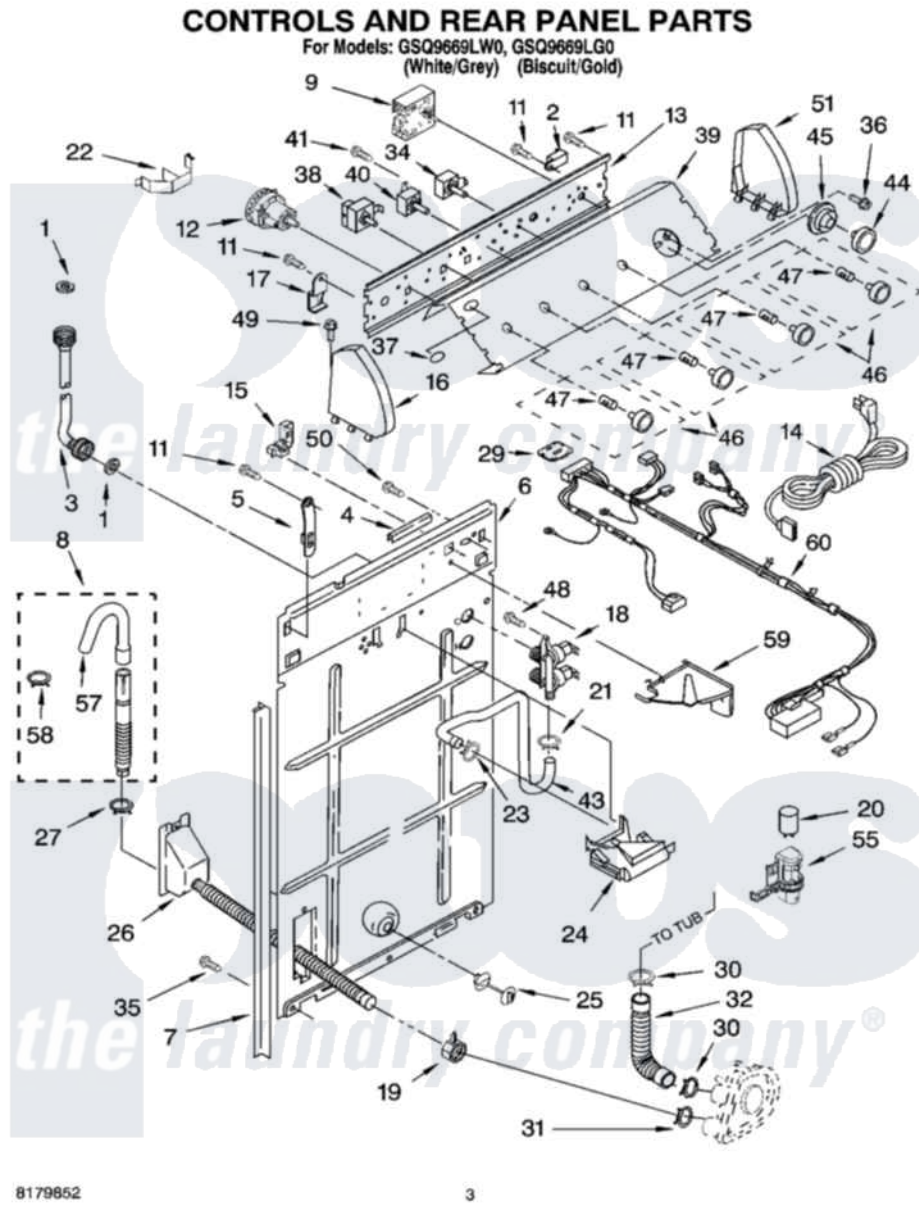

Whirlpool GSQ9669LW0 02 - CONTROLS AND REAR PANEL PARTS

Whirlpool [Residential Whirlpool GSQ9669LW0 Washer Parts](#) Parts Diagram 02 - CONTROLS AND REAR PANEL PARTS

Click on the part number to view part

Item	Original Part Number	Replaced By	Status	Part Description
1	3976300	16123		Washer Inlet-Hose Miscellaneous Parts Must be Ordered Separately.
2	694419			Mini-Buzzer
3	3949374	89503		Hose-Inlet
"	3949375	89503		Hose-Inlet
4	303294	3367669		Protector, Edge
5	8318255	8568314		Strap, Console
6	3357978			Panel, Rear
7	62747			Pad, Rear Panel
8	3951609	285664		Hose
"	661577	285666		Hose
"	3357090	285702		Hose
9	3955765			Timer, Control
11	90767			Screw, 8A X 3/8 HeX Washer Head Tapping
12	3366845	W10339326		Switch-WL