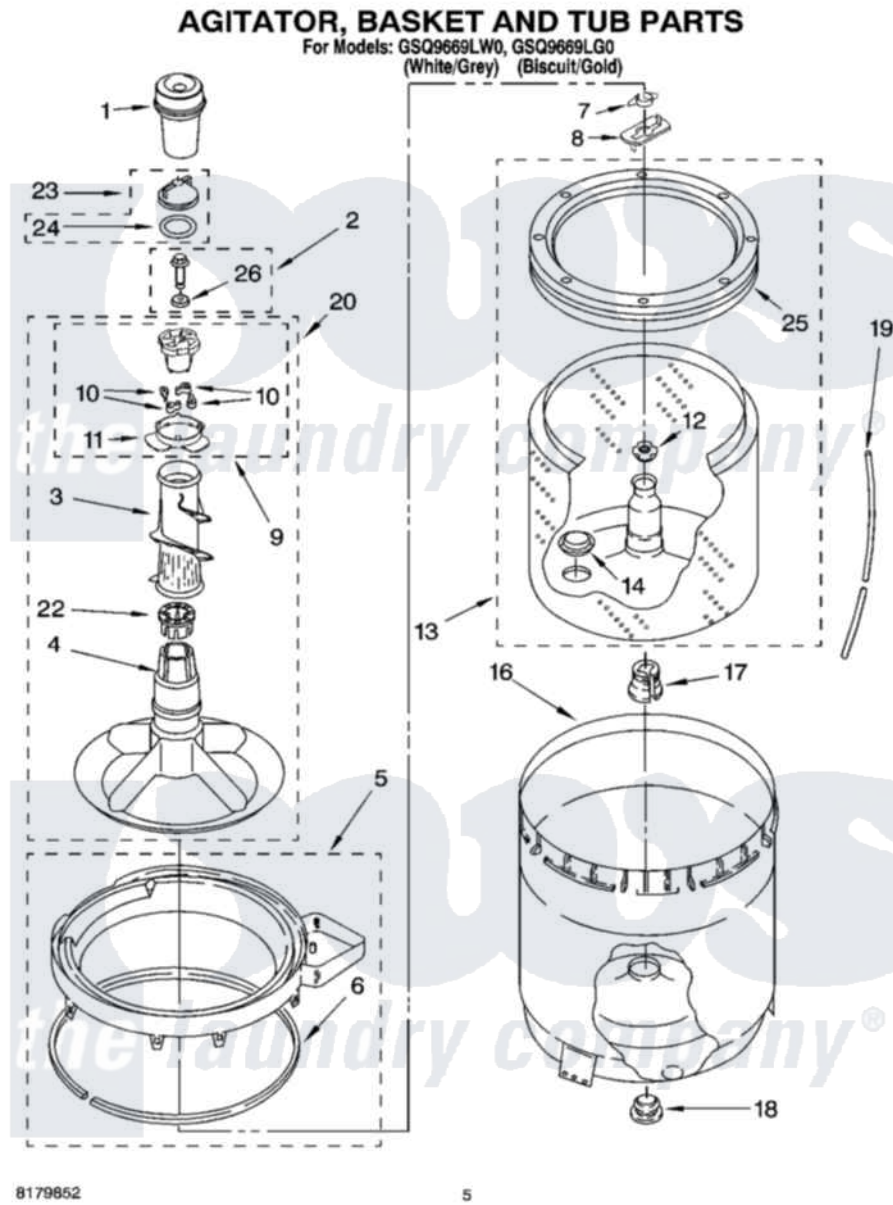

# Whirlpool GSQ9669LW0 03 - AGITATOR, BASKET AND TUB PARTS

Whirlpool Residential Whirlpool GSQ9669LW0 Washer Parts Parts Diagram 03 - AGITATOR, BASKET AND TUB PARTS

[Click on the part number to view part](#)

Item	Original Part Number	Replaced By	Status	Part Description
1	<a href="#">63580</a>			Dispenser, Fabric Softener
2	<a href="#">358237</a>			Screw And Washer
3	<a href="#">3363003</a>			Mover, Clothes
4	<a href="#">3951632</a>			Agitator
5	8528150	<a href="#">W10445870</a>		Ring-Tub
6	<a href="#">3976308</a>			Gasket, Tub Ring
7	<a href="#">3354845</a>			Clip, Agitator
8	3355921	<a href="#">8543666</a>		Washer, Agitator
9	3951682	<a href="#">285809</a>		Cam-Agitator
10	3366877	<a href="#">80040</a>		Dog-Agitator
11	<a href="#">3952374</a>			Bearing, Driven Cam
12	<a href="#">21366</a>			Nut, Spanner
13	8526016	<a href="#">W10389328</a>		Clothes Container, Assembly
14	8522271	<a href="#">285868</a>		Filter
16	<a href="#">63849</a>			Strain Relief, Power Cord
17	<a href="#">389140</a>			Tub Block, Basket Drive

18	<a href="#">383727</a>		Gasket, Centerpodt
19	3347780	<a href="#">353244</a>	Hose, Pressure Switch
20	<a href="#">3951744</a>		Agitator Assembly
22	<a href="#">3951608</a>		Spacer, Thrust
23	3354733	<a href="#">W10074580</a>	Cap, Barrier
24	3348855	<a href="#">W10072840</a>	Fabric Softener
25	8519788	<a href="#">387240</a>	Ring, Balance
26	<a href="#">3949550</a>		Washer