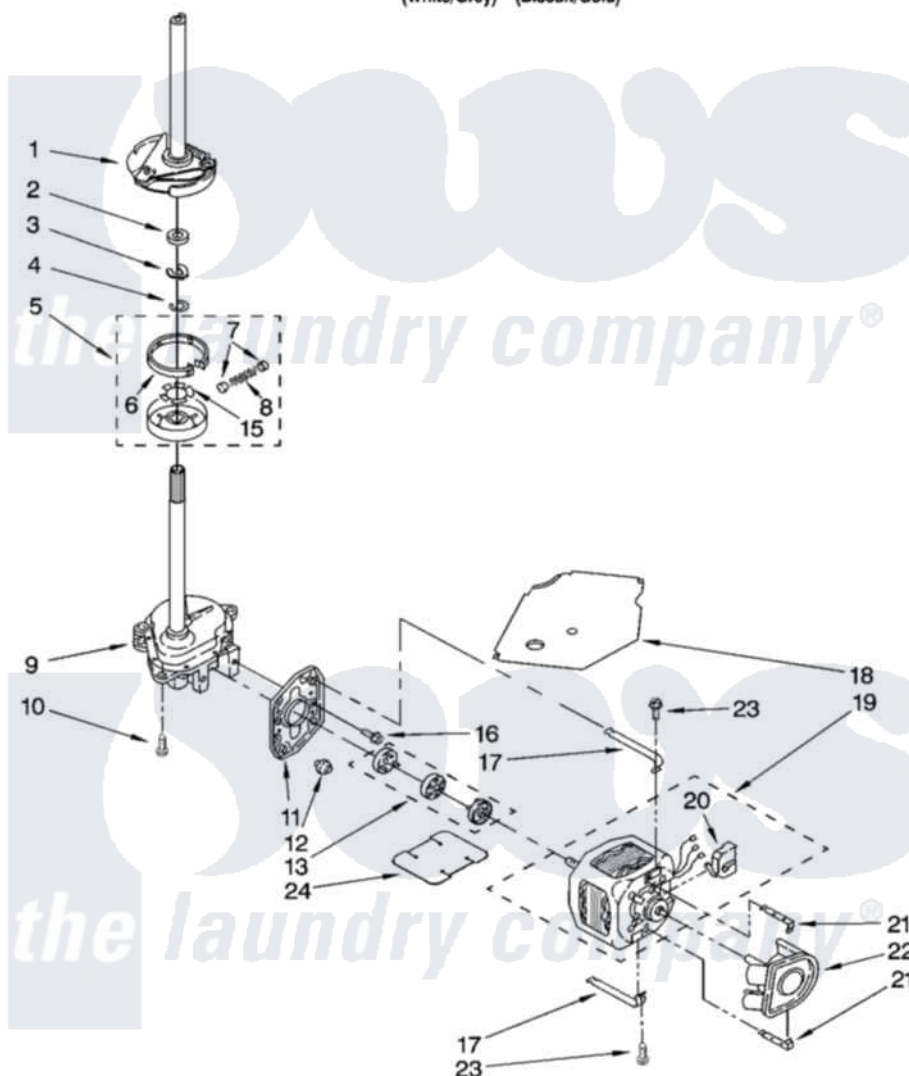

# Whirlpool GSQ9669LW0 04 - BRAKE, CLUTCH, GEARCASE, MOTOR AND PUMP PARTS

## BRAKE, CLUTCH, GEARCASE, MOTOR AND PUMP PARTS

For Models: GSQ9669LW0, GSQ9669LG0  
(White/Grey) (Biscuit/Gold)

8179852

7

Whirlpool [Residential Whirlpool GSQ9669LW0 Washer Parts](#) Parts Diagram 04 - BRAKE, CLUTCH, GEARCASE, MOTOR AND PUMP PARTS  
Click on the part number to view part

Item	Original Part Number	Replaced By	Status	Part Description
1	388952	<a href="#">285792</a>		Basketdrive
2	<a href="#">63292</a>			Washer, Spin Tube Thrust
3	62697	<a href="#">W10080230</a>		Ring, Spin Tube Support
4	63283	<a href="#">285353</a>		Ring
5	3951311	<a href="#">285785</a>		Clutch
6	3951308	<a href="#">285790</a>		Lining
7	<a href="#">62646</a>			Cap, Clutch Spring
8	<a href="#">3946792</a>			Spring And Damper Assembly
9	3360630	<a href="#">3360629</a>		Gearcase
10	3357334	<a href="#">3400516</a>		Screw Anti-Rattle
11	<a href="#">62611</a>			Plate, Motor Mount To Gearcase
12	<a href="#">62691</a>			Grommet, Motor
13	285753	<a href="#">285753A</a>		Coupling
15	<a href="#">3355454</a>			Clip, Main Drive

16	<a href="#">3400516</a>		Screw Anti-Rattle
17	3349637	<a href="#">W10086010</a>	Retainer, Motor
18	<a href="#">3362089</a>		Shield, Tub To Motor
19	<a href="#">8529935</a>		Motor, Main Drive
20	<a href="#">8529896</a>		Switch, Main Drive Motor
21	<a href="#">8546127</a>		Retainer, Pump
22	<a href="#">3363394</a>		Pump
23	3387485	<a href="#">273556</a>	Screw, 10-16 X 5/8
24	<a href="#">3946532</a>		Shield, Motor