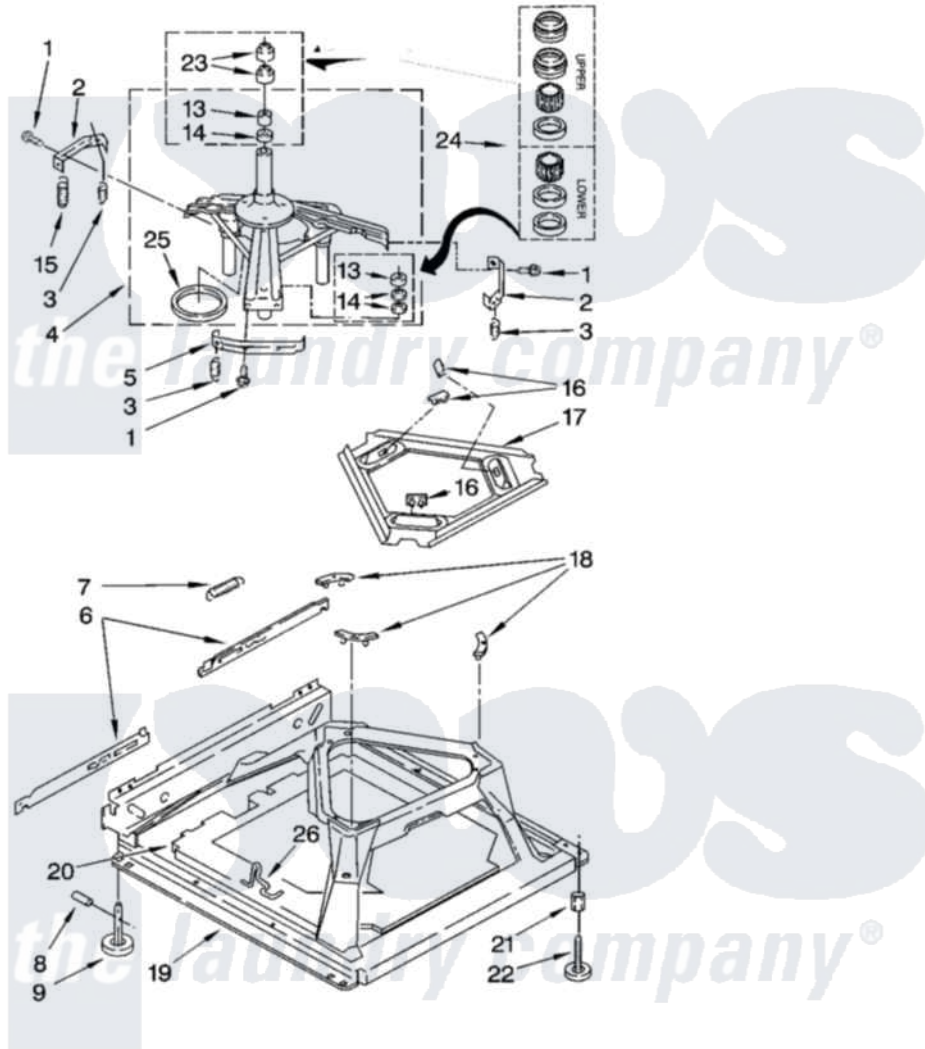

Whirlpool GSQ9669LW0 05 - MACHINE BASE PARTS

MACHINE BASE PARTS

For Models: GSQ9669LW0, GSQ9669LG0
(White/Grey) (Biscuit/Gold)

8

8179852

Whirlpool [Residential Whirlpool GSQ9669LW0 Washer Parts](#) Parts Diagram 05 - MACHINE BASE PARTS
Click on the part number to view part

| Item | Original Part Number | Replaced By | Status | Part Description |
|------|-------------------------|-------------------------|--------|--------------------------|
| 1 | 3400076 | | | Screw, Bracket Mounting |
| 2 | 64067 | | | Bracket, Spring Outer |
| 3 | 63907 | | | Spring, Suspension |
| 4 | 3362087 | 280184 | | Support |
| 5 | 64065 | | | Bracket, Spring Outer |
| 6 | 63466 | | | Link, Leveling Mechanism |
| 7 | 62597 | 8316845 | | Spring |
| 8 | 62837 | | | Pin, Knurled |
| 9 | 62596 | 285244 | | Feet-Leveling |
| 13 | 3347047 | 8546455 | | Bearing, Centerpost |
| 14 | 357409 | 359449 | | Seal, Agitator Shaft |
| 15 | 8318050 | 285901 | | Spring |
| 16 | 62568 | 285219 | | Pad |
| 17 | 3946509 | | | Plate, Suspension |
| 18 | 3363660 | 285744 | | Pad |
| 19 | 3946512 | 285771 | | Base |

| | | | |
|----|-------------------------|---------------------------|-----------------------------|
| 20 | 8544816 | | Absorber, Sound |
| 21 | 3359452 | | Nut, Lock |
| 22 | 389102 | W10001130 | Foot, Leveling |
| 23 | 356934 | 8577376 | Seal, Centerpost |
| 24 | 285203 | | Centerpost Bearing Kit |
| 25 | 63134 | | Ring, Sound Deadening |
| 26 | 63806 | W10145155 | Retainer, Suspension Spring |