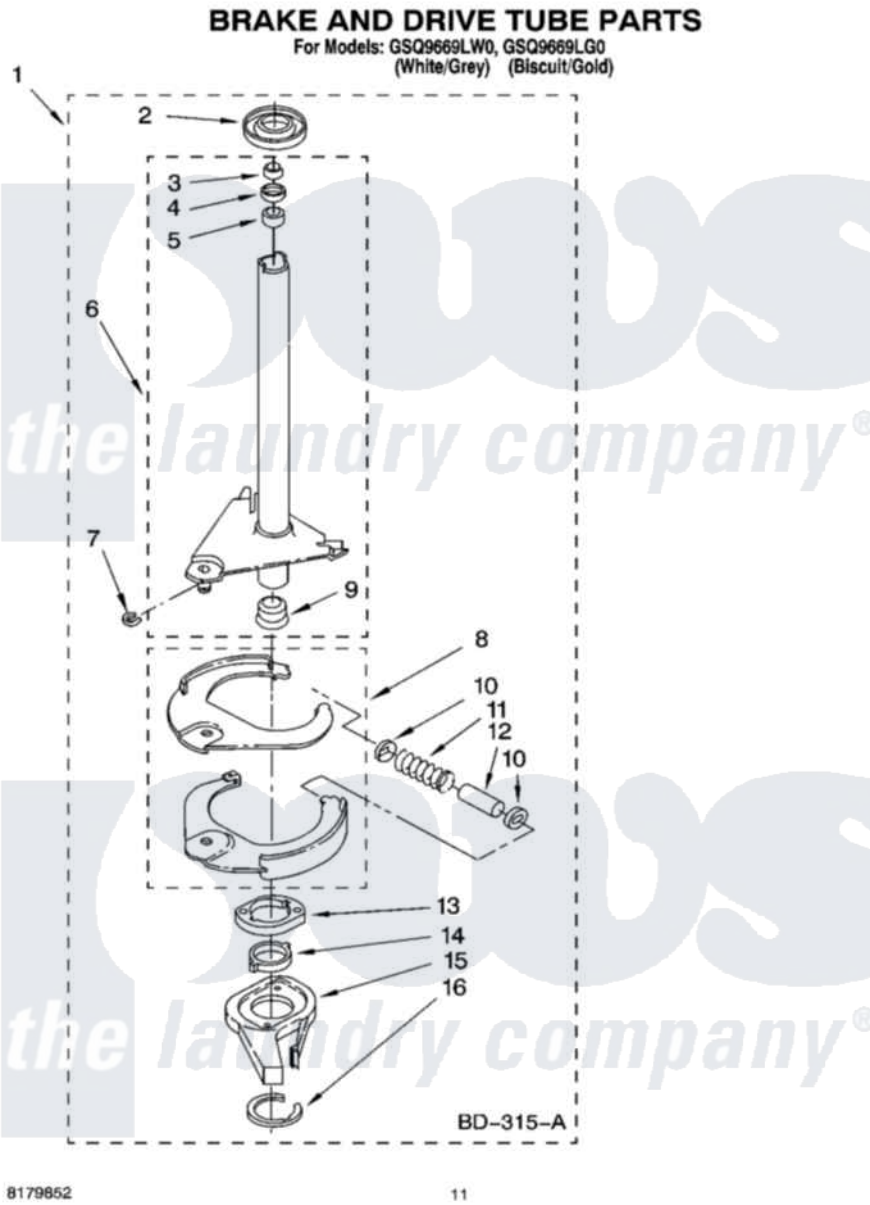

Whirlpool GSQ9669LW0 07 - BRAKE AND DRIVE TUBE PARTS

Whirlpool Residential Whirlpool GSQ9669LW0 Washer Parts Parts Diagram 07 - BRAKE AND DRIVE TUBE PARTS
Click on the part number to view part

Item	Original Part Number	Replaced By	Status	Part Description
1	388952	285792		Basketdrive
2	62658			Ring, Thrust
3	91939			Seal, Shaft
4	356427			Seal, Spin Pinion
5	356937			Spacer, Drive Tube
6	64027	64208		Tube-Spin
7	64035	W10083190		Ring, Retaining
8	64232	285438		Shoe-Brake
9	62703	8546462		"T" Bearing, Spin Tube
10	62648	285658		Sleeve
11	387806		Not Available	Spring, Brake
12	62909	285658		Sleeve
13	63023	8546461		Cam, Brake Release
14	63022			Sleeve, Cam
15	64194	285790		Lining
16	90368	W10083200		Ring, Retaining

" N/A

Not Available

FOLLOWING PARTS NOT
ILLUSTRATED

" [285208](#)

Lubricant