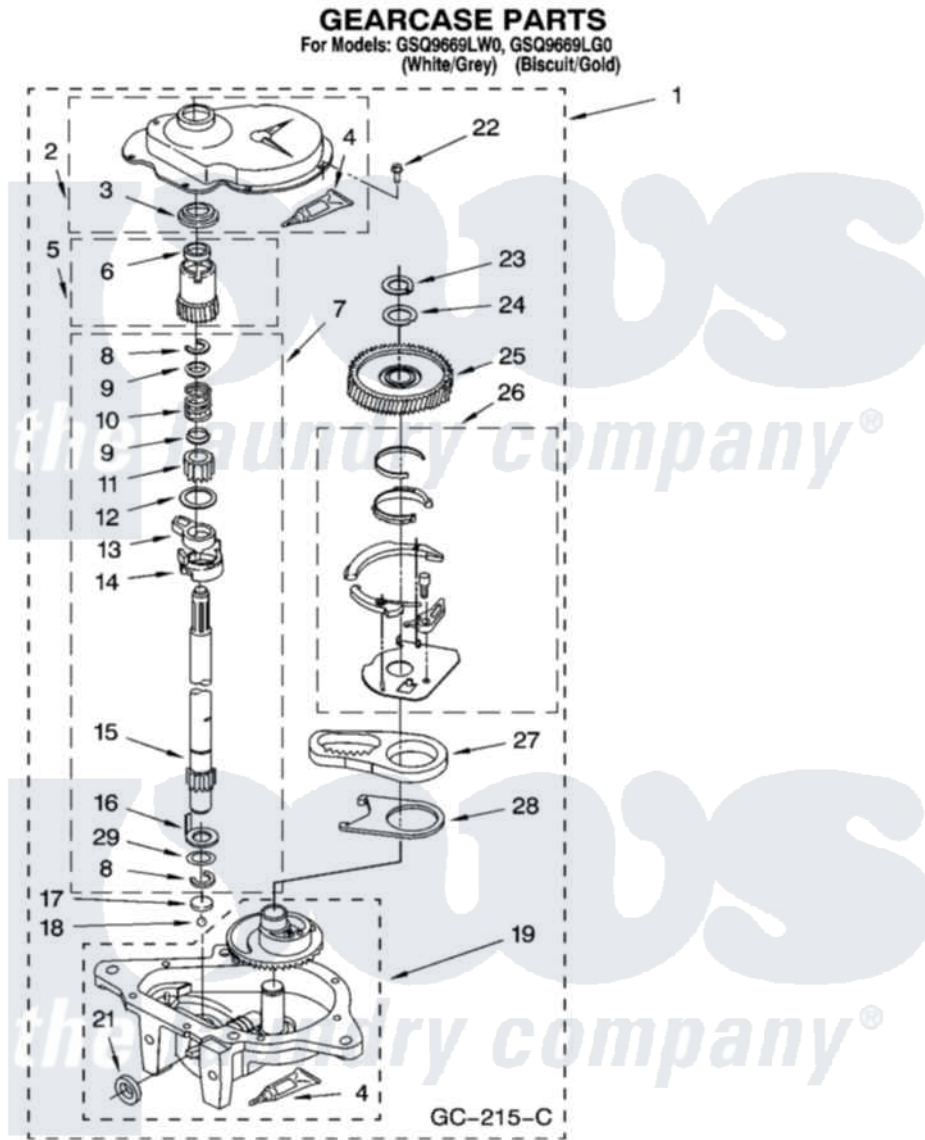

# Whirlpool GSQ9669LW0 08 - GEARCASE PARTS

12

8179852

Whirlpool [Residential Whirlpool GSQ9669LW0 Washer Parts](#) Parts Diagram 08 - GEARCASE PARTS  
Click on the part number to view part

Item	Original Part Number	Replaced By	Status	Part Description
1	3360630	<a href="#">3360629</a>		Gearcase
2	<a href="#">285202</a>			Cover, Gearcase
3	<a href="#">3349985</a>			Seal, Gearcase Cover
4	<a href="#">285195</a>			Sealer Sealer, Gasket
5	63320	<a href="#">285362</a>		Gear and Pinion
6	<a href="#">356427</a>			Seal, Spin Pinion
7	<a href="#">389387</a>			Shaft, Agitator
8	90369		Not Available	Ring, Retaining (2)
9	<a href="#">62677</a>			Retainer, Spring
10	<a href="#">62676</a>			Spring, Agitator
11	63273	<a href="#">285509</a>		Shaft, Agitator
12	<a href="#">62619</a>			Washer, Agitator Gear
13	62580	<a href="#">285206</a>		Cam-Agitator
14	62581	<a href="#">285206</a>		Cam-Agitator
15	<a href="#">285509</a>			Shaft, Agitator
16	<a href="#">62618</a>			Washer, Cam Thrust

17	16018	<a href="#">285205</a>	Bearing
18	85529	<a href="#">285205</a>	Bearing
19	389230	<a href="#">285515</a>	Gearcase
21	<a href="#">285352</a>		Seal Kit, Thrust Plug
22	<a href="#">3351614</a>		Screw, Gearcase Cover Mounting
23	3362552	<a href="#">285765</a>	Ring-Retr
24	285735	<a href="#">285766</a>	Washer Kit, Thrust
25	62570	<a href="#">285362</a>	Gear and Pinon
26	388253	<a href="#">999516</a>	Shelf-Glas
27	3349296	<a href="#">8546456</a>	Rack, Connecting
28	<a href="#">62621</a>		Actuator, Shift
29	<a href="#">388815</a>		Washer, Intermediate 1 3976263 Miscellaneous Parts Bag 2 3976300 Washer, Inlet Hose 3 3366913 Clamp, Hose