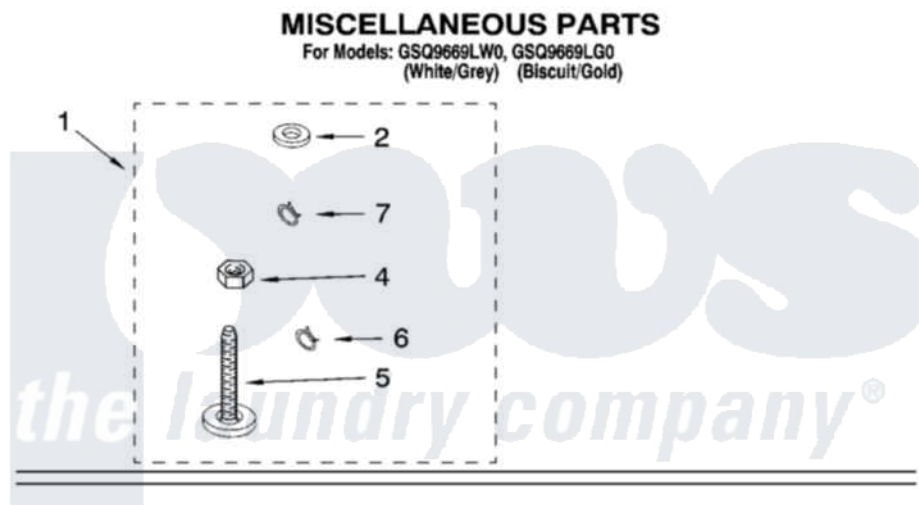

Whirlpool GSQ9669LW0 10 - MISCELLANEOUS PARTS - OPTIONAL PARTS (NOT INCLUDED)

Whirlpool [Residential Whirlpool GSQ9669LW0 Washer Parts](#) Parts Diagram 10 - MISCELLANEOUS PARTS - OPTIONAL PARTS (NOT INCLUDED)
Click on the part number to view part

Item	Original Part Number	Replaced By	Status	Part Description
1	3976263	285654		Parts-Misc
2	3976300	16123		Washer Inlet-Hose Miscellaneous Parts Must be Ordered Separately.
4	3359452			Nut, Lock
5	389102	W10001130		Foot, Leveling
6	3366913	3357331		Clamp, Drain
7	3366912	356138		Clamp, Hose
"	72017			Paint, Touch-Up
"	4392899			Paint, Touch-Up
"	350938			Paint, Pressurized Spray B
"	350930			Paint, Pressurized Spray B
"	4392901			Paint, Pressurized Spray
"	799344			Paint, Touch-Up)
"	4392900			Paint, Bulk)