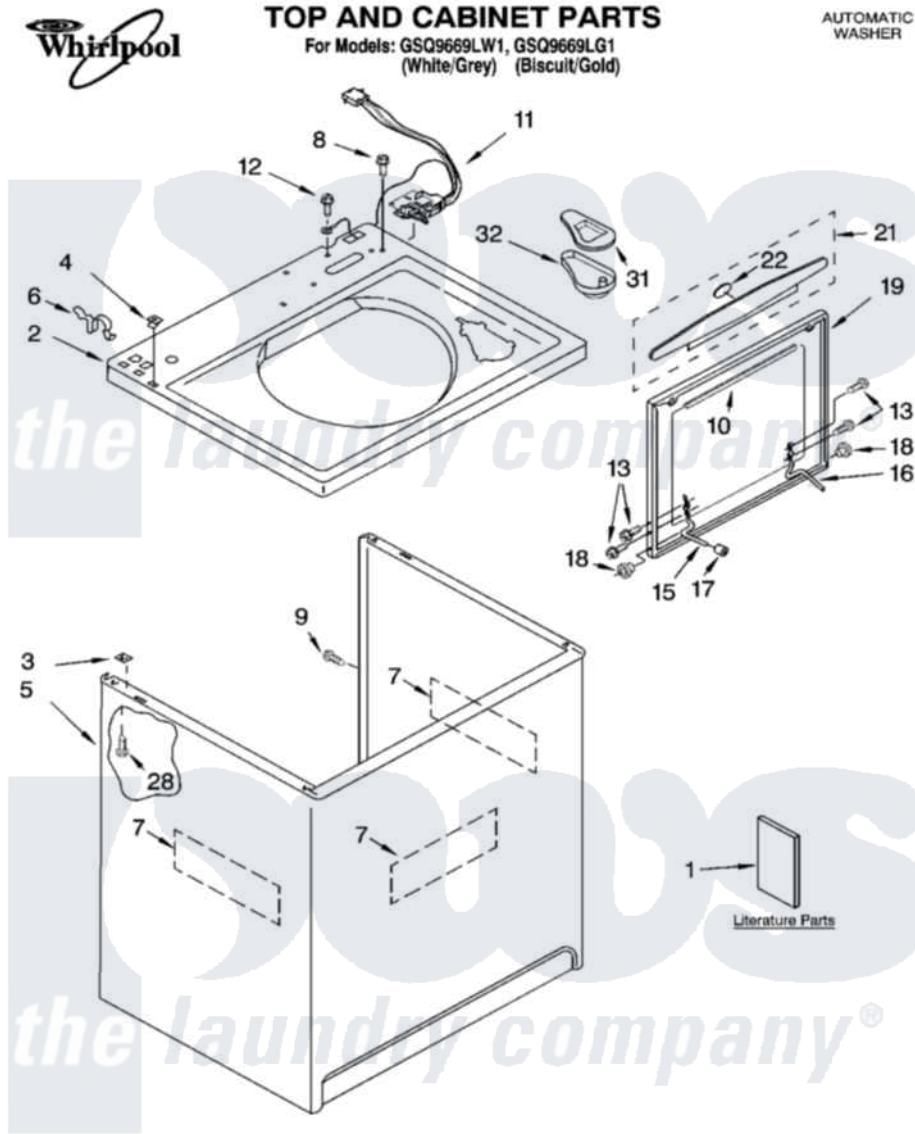

Whirlpool GSQ9669LW1 01 - TOP AND CABINET PARTS

3-04 Litho in U.S.A.(drd)

1

Part No. 8179979 Rev. A

Whirlpool [Residential Whirlpool GSQ9669LW1 Washer Parts](#) Parts Diagram 01 - TOP AND CABINET PARTS

[Click on the part number to view part](#)

Item	Original Part Number	Replaced By	Status	Part Description
1	LIT3956025		Not Available	Literature Parts (Installation Instructions)
"	LIT3955869			Literature Parts
"	LIT3955903		Not Available	Literature Parts (Feature Sheet)
"	LIT3956331		Not Available	Literature Parts (Energy Guide)
"	LIT8542482		Not Available	Literature Parts (Wiring Diagram)
"	N/A		Not Available	Following May Be Purchased DO-IT-YOURSELF REPAIR MANUALS
"	LIT4313896	4313896		Do-It-Yourself Repair Manuals
2	3955792			Top
"	3955793			Top
3	62750			Spacer, Cabinet To Top (4)
4	357213			Nut, Push-In
5	63424			Cabinet
"	3954357			Cabinet

6	62780		Clip, Top And Cabinet And Rear Panel
7	3976348		Absorber, Sound
8	3400611		Screw And Washer, Lid Switch
9	3357011	308685	Side Trim)
10	8054939		Seal, Lid
11	8054980		Switch, Lid
12	3351614		Screw, Gearcase Cover Mounting
13	355274	W10119828	Screw, Lid Hinge Mounting
15	8055257		Hinge, Lid
16	8055256		Hinge, Lid
17	19119		Bumper, Lid Hinge
18	8319539		Bearing, Lid Hinge
19	3956016	3957547	Lid
"	3956017	3957548	Lid
21	3956011		Handle, Lid
"	3956012		Handle, Lid
22	3956010		Insert, Handle
28	3390631		Screw, 10-16 X 3/8
31	3955788		Cover, Dispenser
32	8519517		Dispenser, Bleach