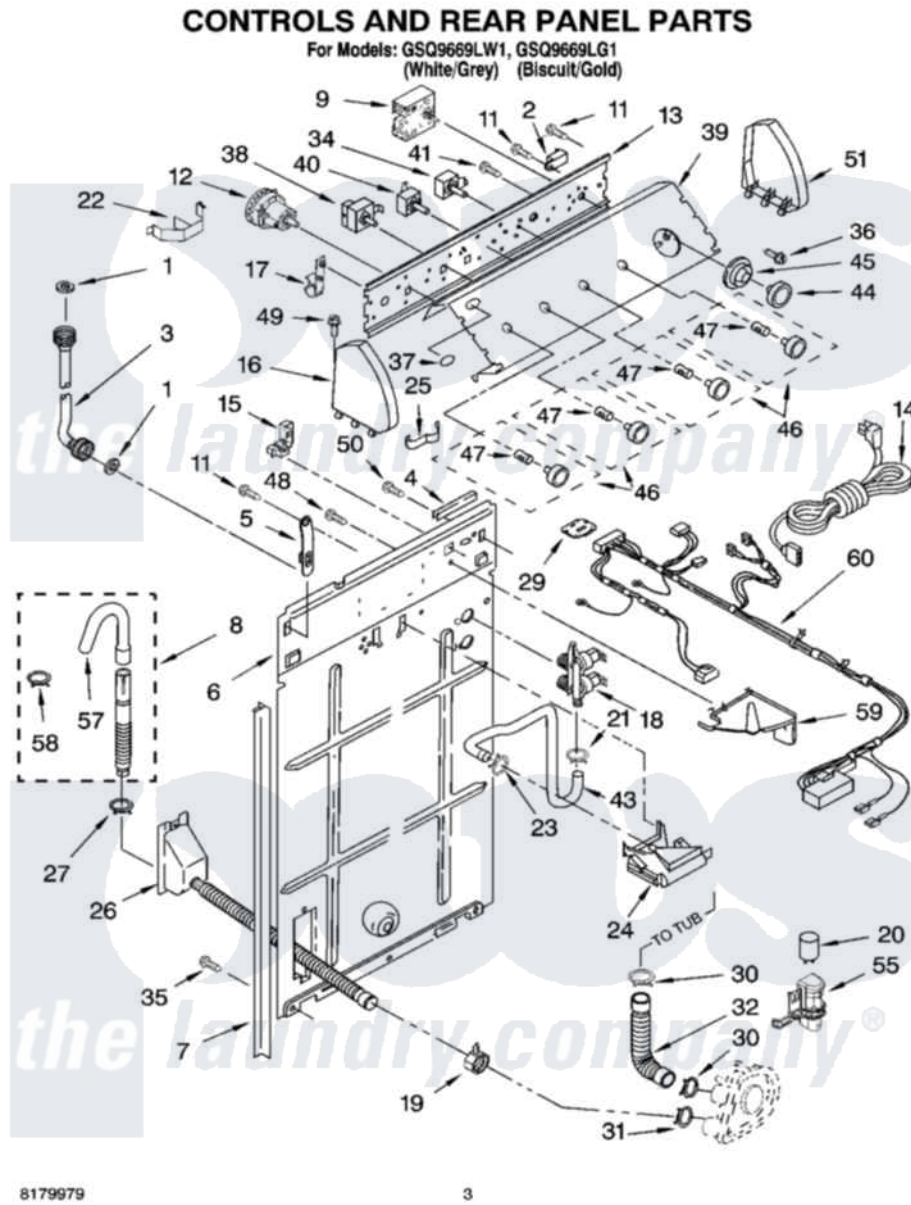

# Whirlpool GSQ9669LW1 02 - CONTROLS AND REAR PANEL PARTS

8179979

3

Whirlpool [Residential Whirlpool GSQ9669LW1 Washer Parts](#) Parts Diagram 02 - CONTROLS AND REAR PANEL PARTS

[Click on the part number to view part](#)

Item	Original Part Number	Replaced By	Status	Part Description
1	3976300	<a href="#">16123</a>		Washer Inlet-Hose Miscellaneous Parts Must be Ordered Separately.
2	<a href="#">694419</a>			Mini-Buzzer
3	3949374	<a href="#">89503</a>		Hose-Inlet
"	3949375	<a href="#">89503</a>		Hose-Inlet
4	303294	<a href="#">3367669</a>		Protector, Edge
5	8318255	<a href="#">8568314</a>		Strap, Console
6	<a href="#">3357978</a>			Panel, Rear
7	<a href="#">62747</a>			Pad, Rear Panel
8	3951609	<a href="#">285664</a>		Hose
"	661577	<a href="#">285666</a>		Hose
"	3357090	<a href="#">285702</a>		Hose
9	<a href="#">3955765</a>			Timer, Control
11	<a href="#">90767</a>			Screw, 8A X 3/8 HeX Washer Head Tapping
12	3366845	<a href="#">W10339326</a>		Switch-WL