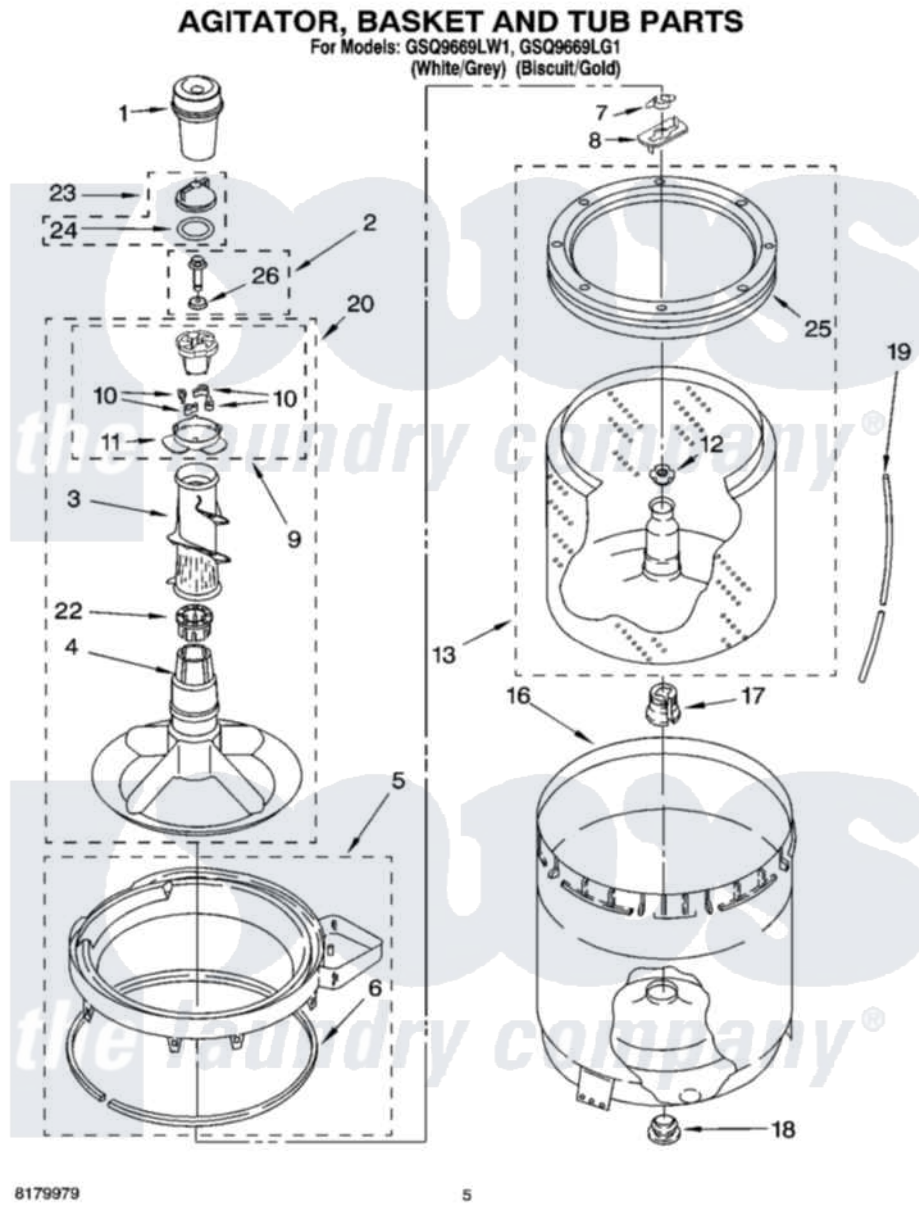

Whirlpool GSQ9669LW1 03 - AGITATOR, BASKET AND TUB PARTS

8179979

5

Whirlpool Residential Whirlpool GSQ9669LW1 Washer Parts Parts Diagram 03 - AGITATOR, BASKET AND TUB PARTS

[Click on the part number to view part](#)

Item	Original Part Number	Replaced By	Status	Part Description
1	63580			Dispenser, Fabric Softener
2	358237			Screw And Washer
3	3363003			Mover, Clothes
4	3951632			Agitator
5	8528150	W10445870		Ring-Tub
6	3976308			Gasket, Tub Ring
7	3354845			Clip, Agitator
8	3355921	8543666		Washer, Agitator
9	3951682	285809		Cam-Agitator
10	3366877	80040		Dog-Agitator
11	3952374			Bearing, Driven Cam
12	21366			Nut, Spanner
13	8526016	W10389328		Clothes Container, Assembly
16	63849			Strain Relief, Power Cord
17	389140			Tub Block, Basket Drive
18	383727			Gasket, Centerpod

19	3347780	353244	Hose, Pressure Switch
20	3951744		Agitator Assembly
22	3951608		Spacer, Thrust
23	3354733	W10074580	Cap, Barrier
24	3348855	W10072840	Fabric Softener
25	8519788	387240	Ring, Balance
26	3949550		Washer