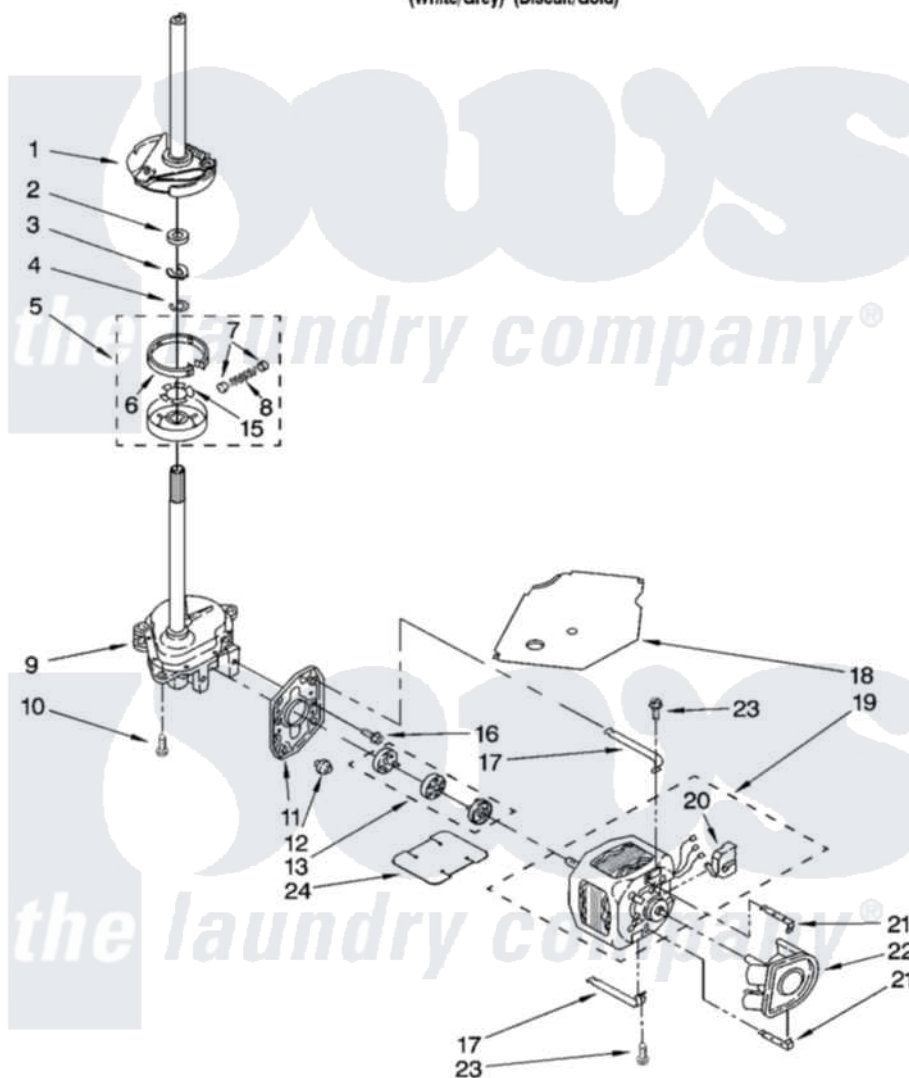

Whirlpool GSQ9669LW1 04 - BRAKE, CLUTCH, GEARCASE, MOTOR AND PUMP PARTS

BRAKE, CLUTCH, GEARCASE, MOTOR AND PUMP PARTS

For Models: GSQ9669LW1, GSQ9669LG1
(White/Grey) (Biscuit/Gold)

8179979

7

Whirlpool [Residential Whirlpool GSQ9669LW1 Washer Parts](#) Parts Diagram 04 - BRAKE, CLUTCH, GEARCASE, MOTOR AND PUMP PARTS
Click on the part number to view part

Item	Original Part Number	Replaced By	Status	Part Description
1	388952	285792		Basketdrive
2	63292			Washer, Spin Tube Thrust
3	62697	W10080230		Ring, Spin Tube Support
4	63283	285353		Ring
5	3951311	285785		Clutch
6	3951308	285790		Lining
7	62646			Cap, Clutch Spring
8	3946792			Spring And Damper Assembly
9	3360630	3360629		Gearcase
10	3357334	3400516		Screw Anti-Rattle
11	62611			Plate, Motor Mount To Gearcase
12	62691			Grommet, Motor
13	285753	285753A		Coupling
15	3355454			Clip, Main Drive

16	3400516		Screw Anti-Rattle
17	3349637	W10086010	Retainer, Motor
18	3362089		Shield, Tub To Motor
19	8529935		Motor, Main Drive
20	8529896		Switch, Main Drive Motor
21	8546127		Retainer, Pump
22	3363394		Pump
23	3387485	273556	Screw, 10-16 X 5/8
24	3946532		Shield, Motor