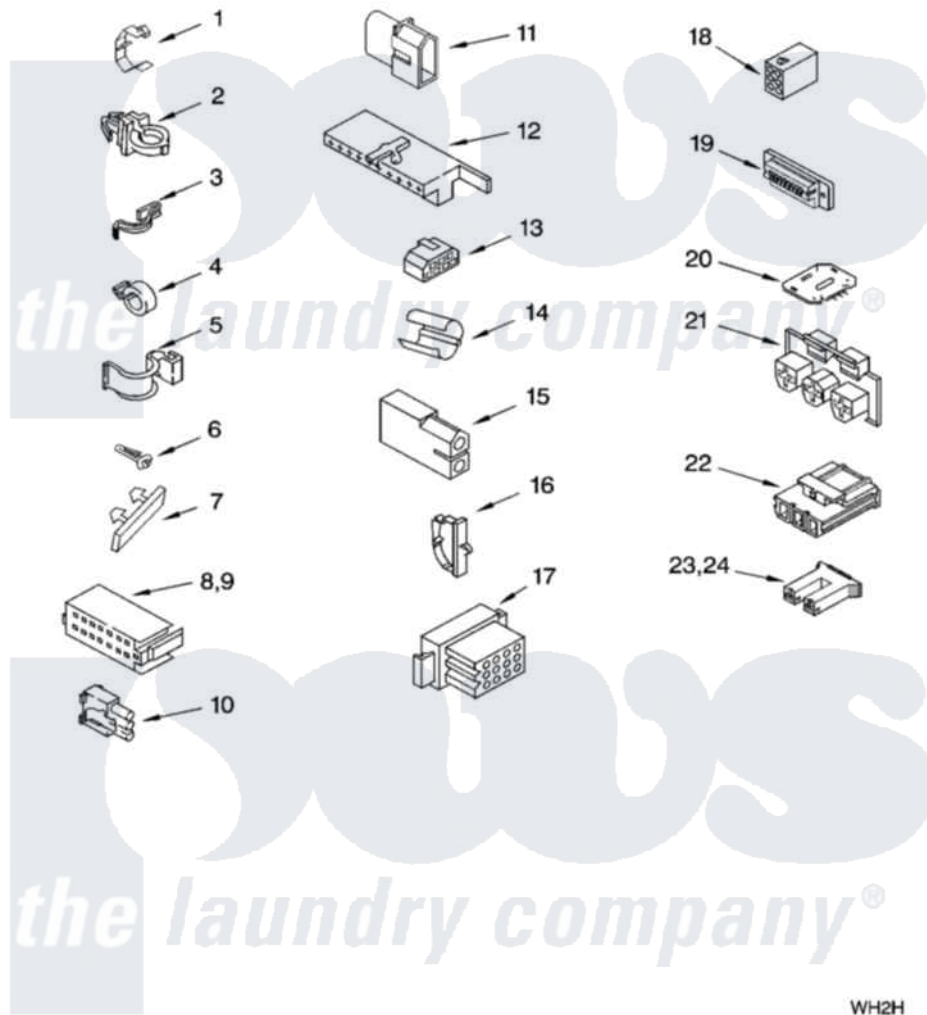

# Whirlpool GSQ9669LW1 06 - WIRING HARNESS PARTS

## WIRING HARNESS PARTS

For Models: GSQ9669LW1, GSQ9669LG1  
(White/Grey) (Biscuit/Gold)

WH2H

8179979

9

Whirlpool [Residential Whirlpool GSQ9669LW1 Washer Parts](#) Parts Diagram 06 - WIRING HARNESS PARTS  
Click on the part number to view part

Item	Original Part Number	Replaced By	Status	Part Description
1	<a href="#">3349557</a>			Retainer, Harness
2	388498		Not Available	Clip, Harness
3	3347812	<a href="#">8528351</a>		Clip
4	3352501	<a href="#">8559320</a>		Restraint, Hose
5	<a href="#">90016</a>			Clip, Pressure Switch Hose
6	3390496	<a href="#">8281256</a>		Clip, Harness
7	<a href="#">389379</a>			Retainer, Side To Feature Panel
8	<a href="#">3948614</a>			Disconnect Block
9	<a href="#">352089</a>			Timer, Block Disconnect
10	<a href="#">62889</a>			Receptacle, Terminal
11	<a href="#">353424</a>			Plug, Terminal
12	<a href="#">62505</a>			Block, Disconnect
13	<a href="#">3347243</a>			Block, Disconnect
14	<a href="#">63523</a>			Harness, Protector
15	<a href="#">717252</a>			Receptacle, Terminal
16	<a href="#">3352944</a>			Clip, Harness

17	3390423	Not Available	Block, Disconnect (12-Way) (Timer) (Use Term. 94613)
18	3347730	Not Available	Receptacle, (6-Way) (Use Term. 94613)
19	3349494		Connector, Etc
20	3407125	<a href="#">3955728</a>	Control, Etc
21	3948617	<a href="#">2172937</a>	Connector
22	<a href="#">3360056</a>		Connector
23	<a href="#">3354925</a>		Block, Connector
24	<a href="#">3354926</a>		Block, Connector