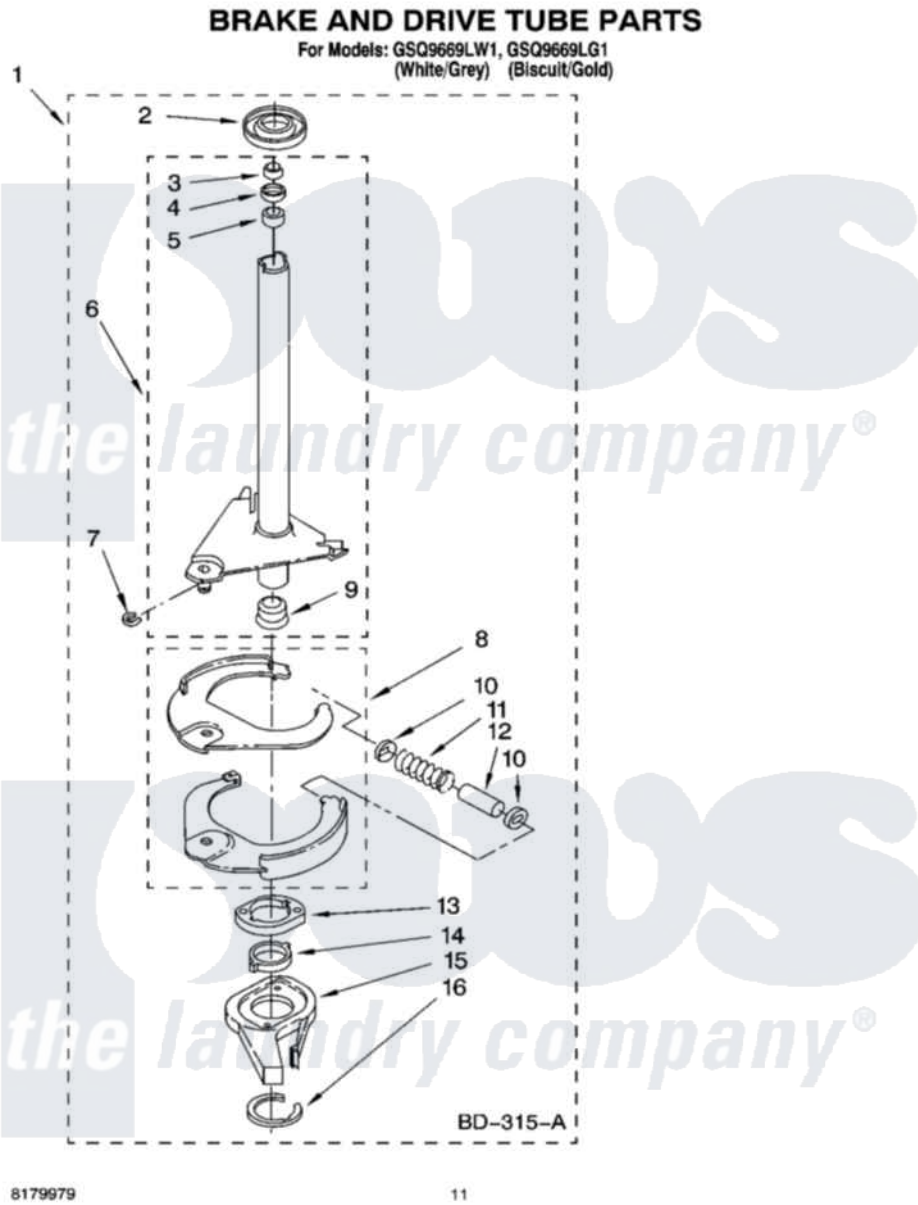

# Whirlpool GSQ9669LW1 07 - BRAKE AND DRIVE TUBE PARTS

8179979

11

Whirlpool [Residential Whirlpool GSQ9669LW1 Washer Parts](#) Parts Diagram 07 - BRAKE AND DRIVE TUBE PARTS  
Click on the part number to view part

Item	Original Part Number	Replaced By	Status	Part Description
1	388952	<a href="#">285792</a>		Basketdrive
2	<a href="#">62658</a>			Ring, Thrust
3	<a href="#">91939</a>			Seal, Shaft
4	<a href="#">356427</a>			Seal, Spin Pinion
5	<a href="#">356937</a>			Spacer, Drive Tube
6	64027	<a href="#">64208</a>		Tube-Spin
7	64035	<a href="#">W10083190</a>		Ring, Retaining
8	64232	<a href="#">285438</a>		Shoe-Brake
9	62703	<a href="#">8546462</a>		"T" Bearing, Spin Tube
10	62648	<a href="#">285658</a>		Sleeve
11	387806		Not Available	Spring, Brake
12	62909	<a href="#">285658</a>		Sleeve
13	63023	<a href="#">8546461</a>		Cam, Brake Release
14	<a href="#">63022</a>			Sleeve, Cam
15	64194	<a href="#">285790</a>		Lining
16	90368	<a href="#">W10083200</a>		Ring, Retaining

" N/A

Not Available

FOLLOWING PARTS NOT  
ILLUSTRATED

" [285208](#)

Lubricant