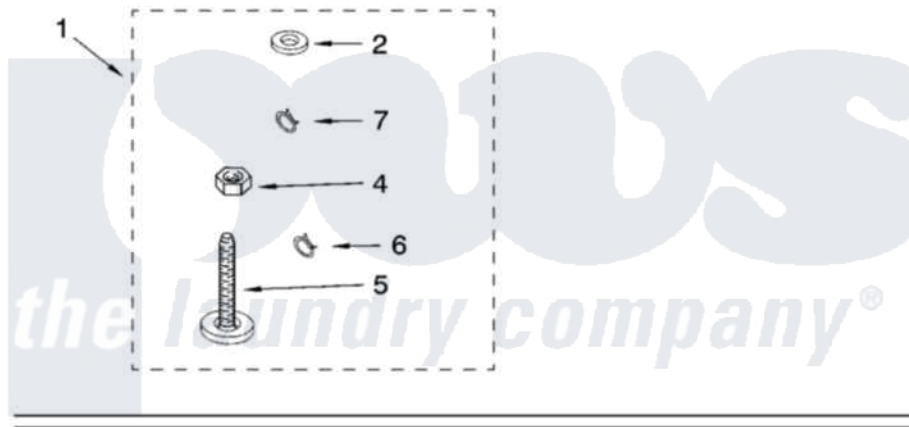

Whirlpool GSQ9669LW1 10 - MISCELLANEOUS PARTS - OPTIONAL PARTS (NOT INCLUDED)

MISCELLANEOUS PARTS

For Models: GSQ9669LW1, GSQ9669LG1
(White/Grey) (Biscuit/Gold)

Illus. Part

PAINT, TOUCH-UP (1/2oz.)

PAINT, PRESSURIZED SPRAY (12 oz.)

PAINT, BULK (1 qt.)

Whirlpool [Residential Whirlpool GSQ9669LW1 Washer Parts](#) Parts Diagram 10 - MISCELLANEOUS PARTS - OPTIONAL PARTS (NOT INCLUDED)
Click on the part number to view part

Item	Original Part Number	Replaced By	Status	Part Description
1	3976263	285654		Parts-Misc
2	3976300	16123		Washer Inlet-Hose Miscellaneous Parts Must be Ordered Separately.
4	3359452			Nut, Lock
5	389102	W10001130		Foot, Leveling
6	3366913	3357331		Clamp, Drain
7	3366912	356138		Clamp, Hose
"	72017			Paint, Touch-Up
"	4392899			Paint, Touch-Up
"	350938			Paint, Pressurized Spray B
"	350930			Paint, Pressurized Spray B
"	4392901			Paint, Pressurized Spray
"	799344			Paint, Touch-Up)
"	4392900			Paint, Bulk)