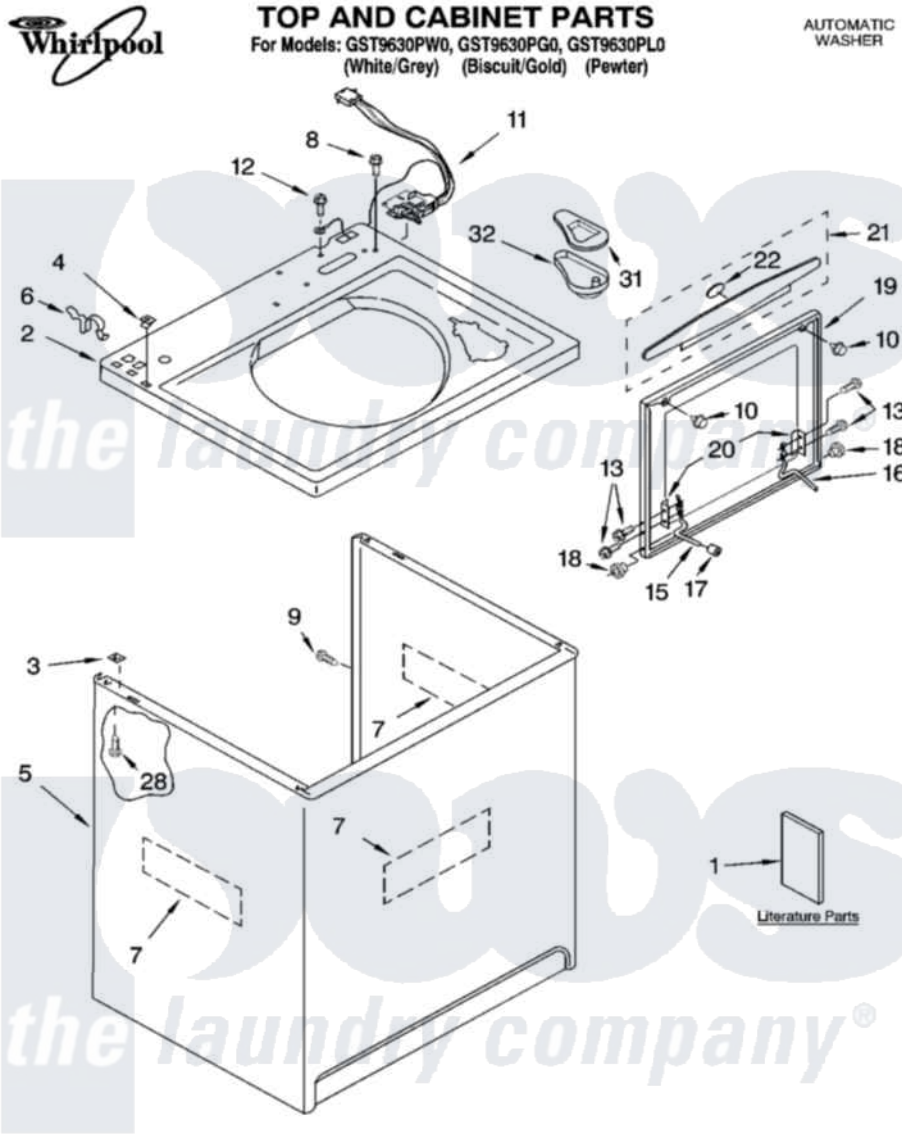

# Whirlpool GST9630PG0 01 - TOP AND CABINET PARTS

06-04 Litho in U.S.A. (drd)

1

Part No. 8180439

Whirlpool Residential Whirlpool GST9630PG0 Washer Parts Diagram 01 - TOP AND CABINET PARTS  
 Click on the part number to view part

Item	Original Part Number	Replaced By	Status	Part Description
1	3956025		Not Available	Installation Instructions
"	3955869		Not Available	Use & Care Guide
"	3955903		Not Available	Feature Sheet
"	3956332		Not Available	Energy Guide
"	8542482		Not Available	Wiring Diagram
"	N/A		Not Available	Following May Be Purchased DO-IT-YOURSELF REPAIR MANUALS
"	<a href="#">4313896</a>			Do-It-Yourself Repair Manuals
2	<a href="#">3955789</a>			Top
"	<a href="#">3955790</a>			Top
"	<a href="#">3957075</a>			Top
3	62750			Spacer, Cabinet To Top (4)
4	<a href="#">357213</a>			Nut, Push-In
5	<a href="#">63424</a>			Cabinet
"	<a href="#">3954357</a>			Cabinet
"	<a href="#">3956112</a>			Cabinet

6	<a href="#">62780</a>		Clip, Top And Cabinet And Rear Panel
7	<a href="#">3976348</a>		Absorber, Sound
8	<a href="#">3400611</a>		Screw And Washer, Lid Switch
9	3357011	<a href="#">308685</a>	Side Trim )
10	<a href="#">9724509</a>		Bumper, Lid
11	<a href="#">8054980</a>		Switch, Lid
12	<a href="#">3351614</a>		Screw, Gearcase Cover Mounting
13	355274	<a href="#">W10119828</a>	Screw, Lid Hinge Mounting
15	<a href="#">8055257</a>		Hinge, Lid
16	<a href="#">8055256</a>		Hinge, Lid
17	<a href="#">19119</a>		Bumper, Lid Hinge
18	<a href="#">8319539</a>		Bearing, Lid Hinge
19	8558401	<a href="#">W10193861</a>	Lid
"	8558402	<a href="#">W10193862</a>	Lid
"	8558400	<a href="#">3957557</a>	Lid
20	<a href="#">21097</a>		Pad, Lid Hinge
21	<a href="#">3956011</a>		Handle, Lid
"	<a href="#">3956012</a>		Handle, Lid
22	<a href="#">3956010</a>		Insert, Handle
28	<a href="#">3390631</a>		Screw, 10-16 X 3/8
31	3956079	<a href="#">3955788</a>	Cover, Dispenser
32	<a href="#">8519517</a>		Dispenser, Bleach