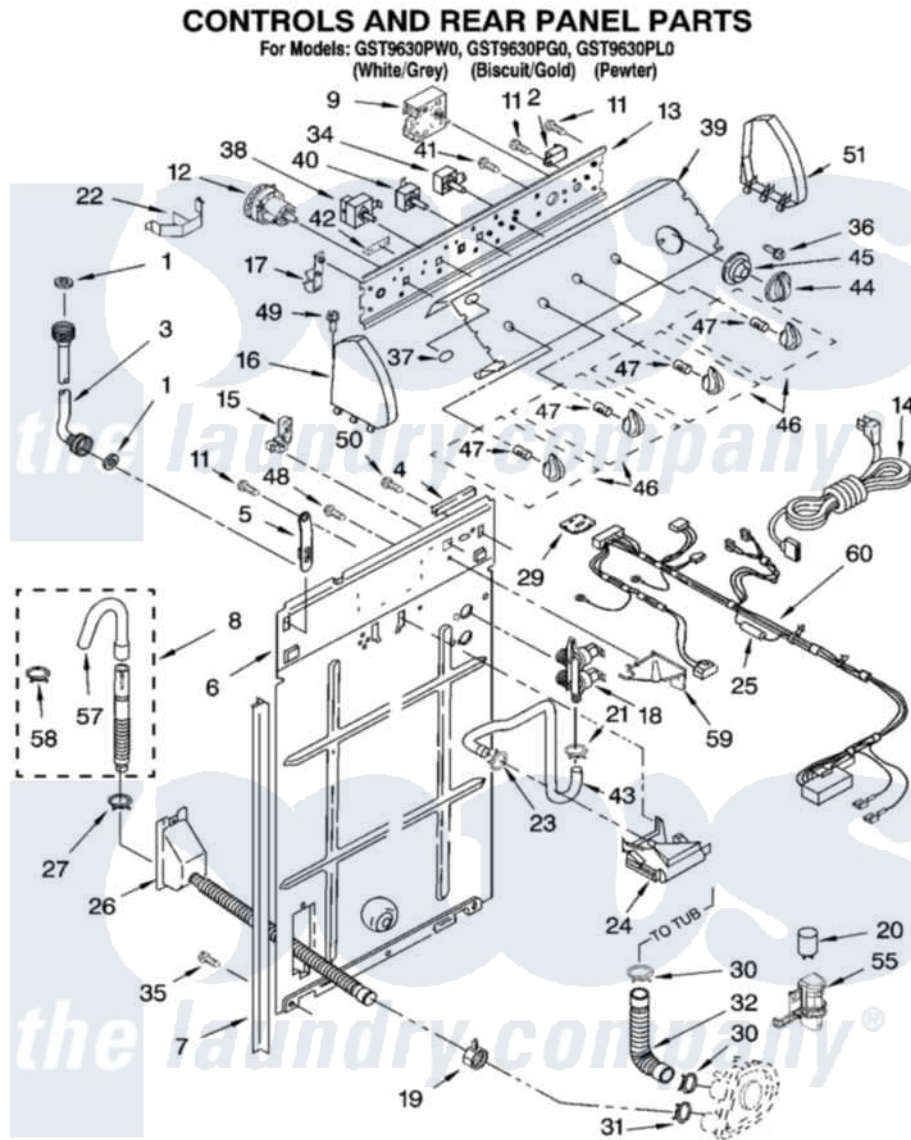

# Whirlpool GST9630PG0 02 - CONTROLS AND REAR PANEL PARTS

8180439

3

Whirlpool Residential Whirlpool GST9630PG0 Washer Parts Parts Diagram 02 - CONTROLS AND REAR PANEL PARTS  
 Click on the part number to view part

Item	Original Part Number	Replaced By	Status	Part Description
1	3976300	<a href="#">16123</a>		Washer Inlet-Hose Miscellaneous Parts Must be Ordered Separately.
2	<a href="#">694419</a>			Mini-Buzzer
3	3949374	<a href="#">89503</a>		Hose-Inlet
"	3949375	<a href="#">89503</a>		Hose-Inlet
4	303294	<a href="#">3367669</a>		Protector, Edge
5	8318255	<a href="#">8568314</a>		Strap, Console
6	<a href="#">3357978</a>			Panel, Rear
7	<a href="#">62747</a>			Pad, Rear Panel
8	3951609	<a href="#">285664</a>		Hose
"	661577	<a href="#">285666</a>		Hose
"	3357090	<a href="#">285702</a>		Hose
9	<a href="#">3955765</a>			Timer, Control
11	<a href="#">90767</a>			Screw, 8A X 3/8 HeX Washer Head Tapping
12	3366847	<a href="#">W10337780</a>		Switch-WL