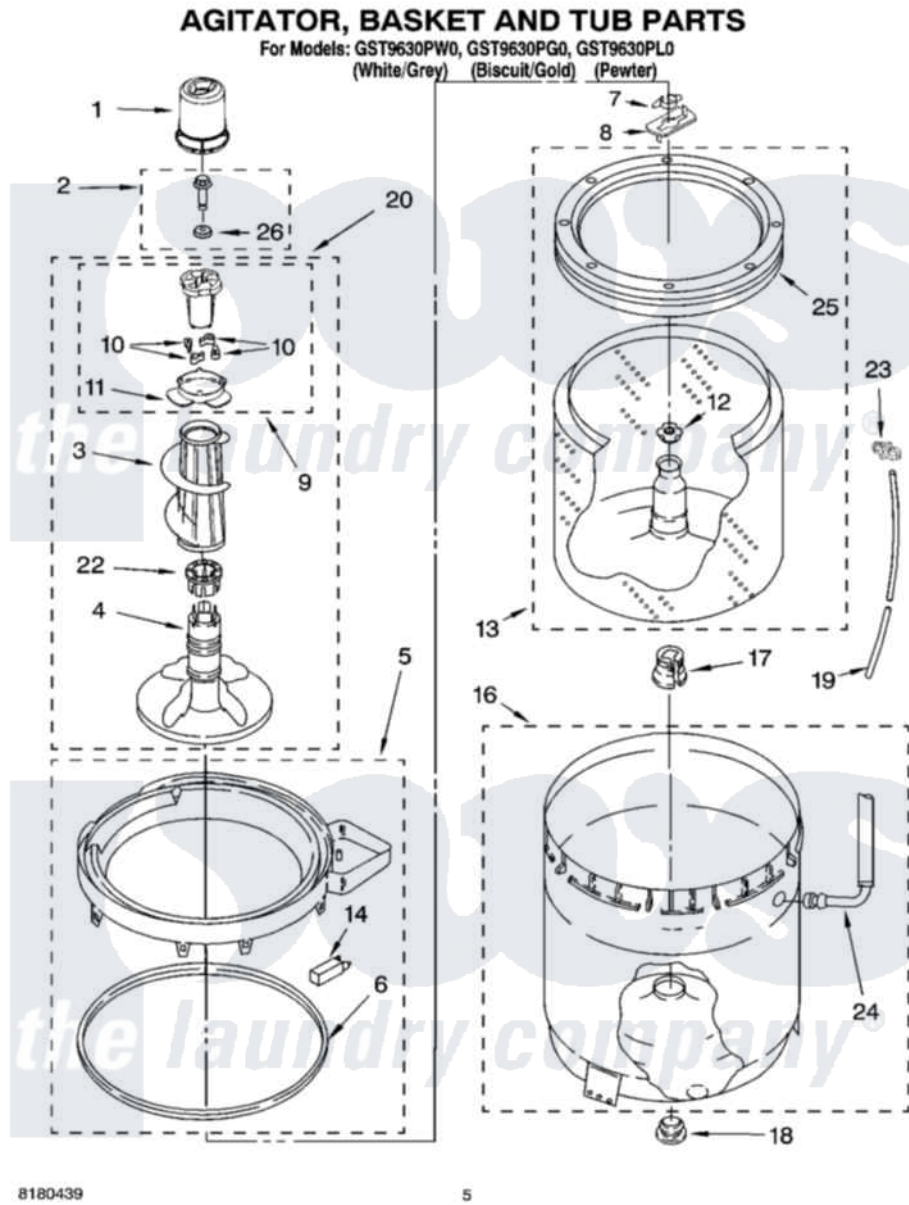

Whirlpool GST9630PG0 03 - AGITATOR, BASKET AND TUB PARTS

8180439

5

Whirlpool [Residential Whirlpool GST9630PG0 Washer Parts](#) Parts Diagram 03 - AGITATOR, BASKET AND TUB PARTS

[Click on the part number to view part](#)

Item	Original Part Number	Replaced By	Status	Part Description
1	8559760			Dispenser, Fabric Softener
2	358237			Screw And Washer
3	389141	3360824		Auger, Agitator
4	389386			Agitator
5	3954507	W10213410		Ring-Tub
6	3359585	3976308		Gasket, Tub Ring
7	3354845			Clip, Agitator
8	3355921	8543666		Washer, Agitator
9	3363662	285748		Cam-Agitator
10	3366877	80040		Dog-Agitator
11	3363661			Bearing, Driven Cam
12	21366			Nut, Spanner
13	8526016	W10389328		Clothes Container, Assembly
14	8318246	W10213410		Ring-Tub
16	8283125			Tub
17	389140			Tub Block, Basket Drive

18	383727		Gasket, Centerpodt
19	3347780	353244	Hose, Pressure Switch
20	3347674	285727	Agitator
22	3350389	285587	Washer
23	2219077		Clip, Pressure Switch Hose
24	3948705		Hose, Bleach
25	8519788	387240	Ring, Balance
26	3949550		Washer