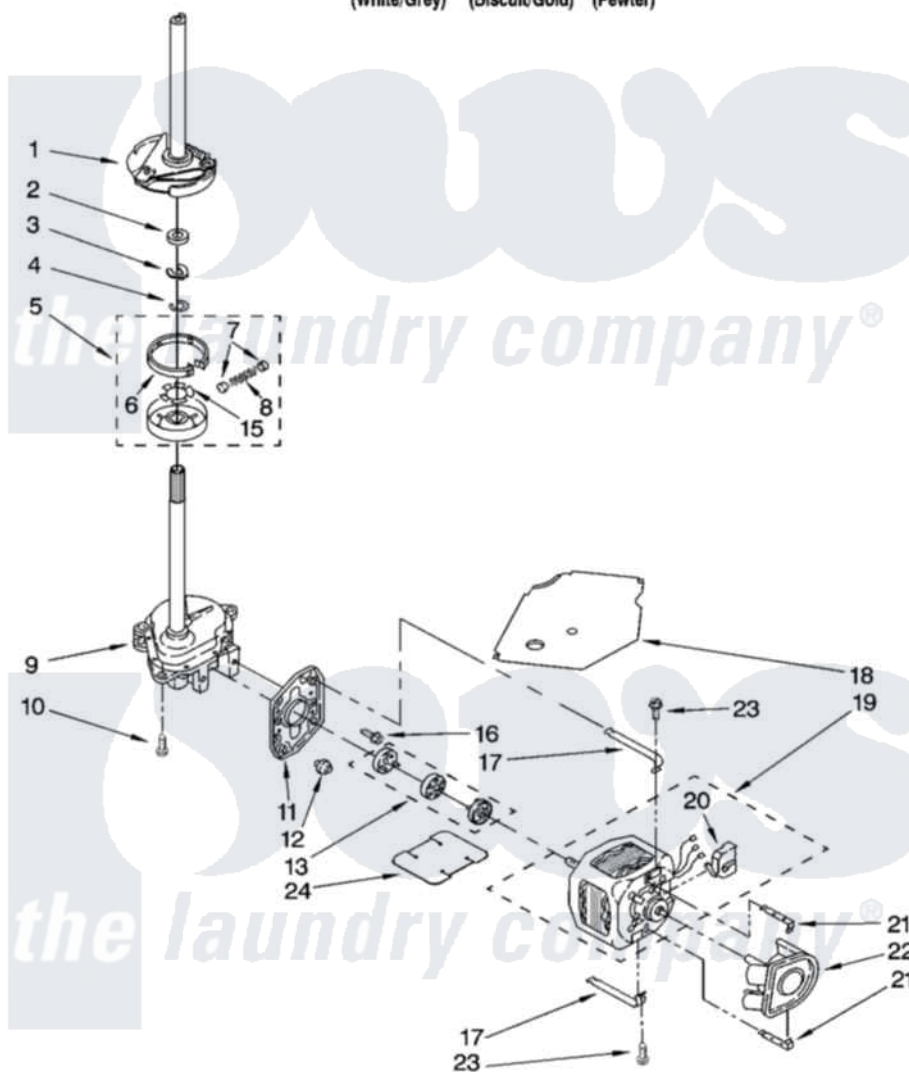

Whirlpool GST9630PG0 04 - BRAKE, CLUTCH, GEARCASE, MOTOR AND PUMP PARTS

BRAKE, CLUTCH, GEARCASE, MOTOR AND PUMP PARTS

For Models: GST9630PW0, GST9630PG0, GST9630PL0
(White/Grey) (Biscuit/Gold) (Pewter)

8180439

7

Whirlpool [Residential Whirlpool GST9630PG0 Washer Parts](#) Parts Diagram 04 - BRAKE, CLUTCH, GEARCASE, MOTOR AND PUMP PARTS
Click on the part number to view part

Item	Original Part Number	Replaced By	Status	Part Description
1	388952	285792		Basketdrive
2	63292			Washer, Spin Tube Thrust
3	62697	W10080230		Ring, Spin Tube Support
4	63283	285353		Ring
5	3951311	285785		Clutch
6	3951308	285790		Lining
7	62646			Cap, Clutch Spring
8	3946792			Spring And Damper Assembly
9	3360630	3360629		Gearcase
10	3357334	3400516		Screw Anti-Rattle
11	62611			Plate, Motor Mount To Gearcase
12	62691			Grommet, Motor
13	285753	285753A		Coupling
15	3355454			Clip, Main Drive

16	3400516		Screw Anti-Rattle
17	3349637	W10086010	Retainer, Motor
18	3362089		Shield, Tub To Motor
19	8529935		Motor, Main Drive
20	8529896		Switch, Main Drive Motor
21	8546127		Retainer, Pump
22	3363394		Pump
23	3387485	273556	Screw, 10-16 X 5/8
24	3946532		Shield, Motor