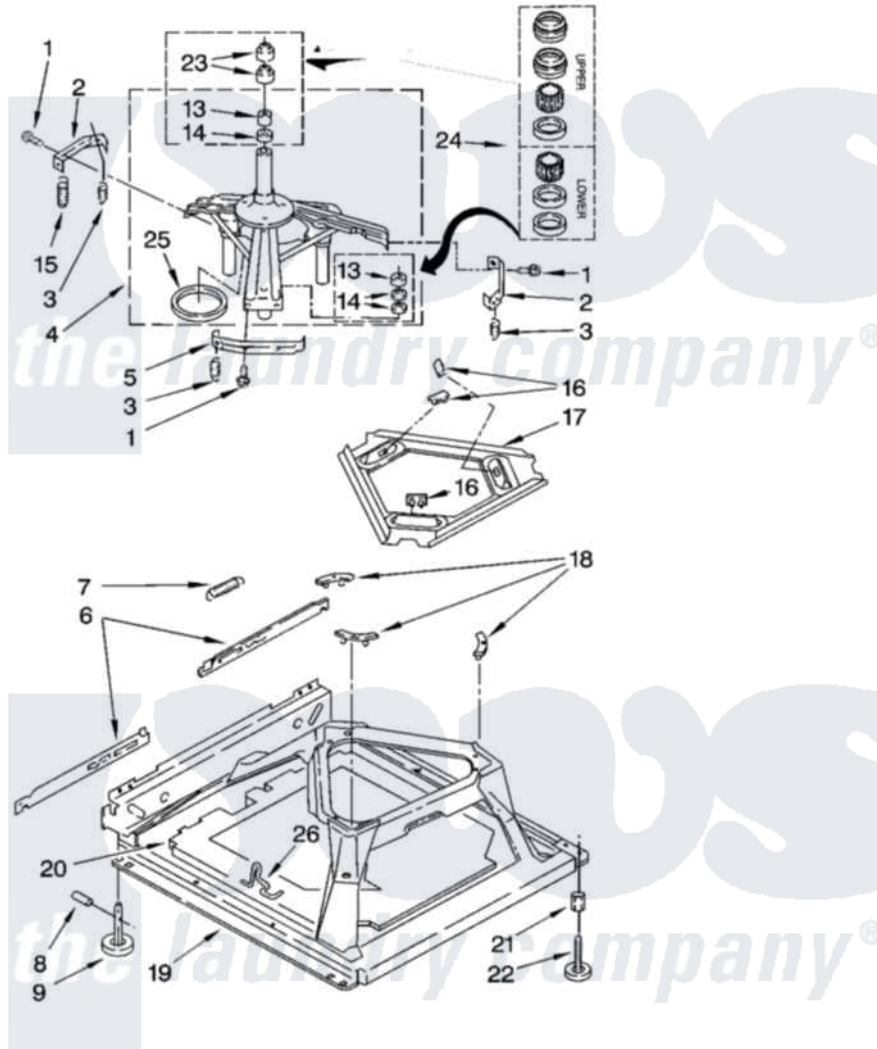

Whirlpool GST9630PG0 05 - MACHINE BASE PARTS

MACHINE BASE PARTS

For Models: GST9630PW0, GST9630PG0, GST9630PL0
(White/Grey) (Biscuit/Gold) (Pewter)

8

8180439

Whirlpool Residential Whirlpool GST9630PG0 Washer Parts Parts Diagram 05 - MACHINE BASE PARTS
Click on the part number to view part

Item	Original Part Number	Replaced By	Status	Part Description
1	3400076			Screw, Bracket Mounting
2	64067			Bracket, Spring Outer
3	63907			Spring, Suspension
4	3362087	280184		Support
5	64065			Bracket, Spring Outer
6	63466			Link, Leveling Mechanism
7	62597	8316845		Spring
8	62837			Pin, Knurled
9	62596	285244		Feet-Leveling
13	3347047	8546455		Bearing, Centerpost
14	357409	359449		Seal, Agitator Shaft
15	8318050	285901		Spring
16	62568	285219		Pad
17	3946509			Plate, Suspension
18	3363660	285744		Pad
19	3946512	285771		Base

20	8544816		Absorber, Sound
21	3359452		Nut, Lock
22	389102	W10001130	Foot, Leveling
23	356934	8577376	Seal, Centerpost
24	285203		Centerpost Bearing Kit
25	63134		Ring, Sound Deadening
26	63806	W10145155	Retainer, Suspension Spring