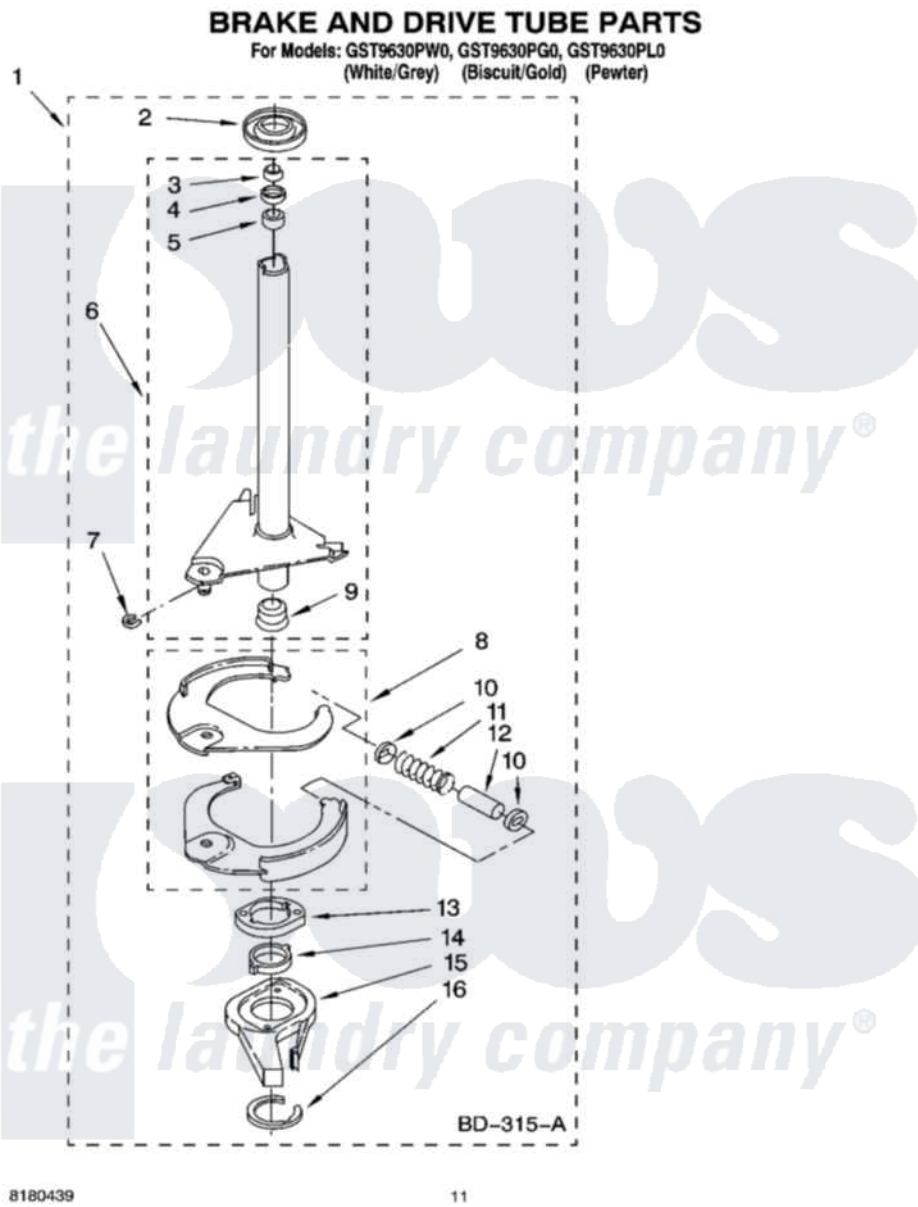

Whirlpool GST9630PG0 07 - BRAKE AND DRIVE TUBE PARTS

8180439

11

Whirlpool Residential Whirlpool GST9630PG0 Washer Parts Parts Diagram 07 - BRAKE AND DRIVE TUBE PARTS
Click on the part number to view part

Item	Original Part Number	Replaced By	Status	Part Description
1	388952	285792		Basketdrive
2	62658			Ring, Thrust
3	91939			Seal, Shaft
4	356427			Seal, Spin Pinion
5	356937			Spacer, Drive Tube
6	64027	64208		Tube-Spin
7	64035	W10083190		Ring, Retaining
8	64232	285438		Shoe-Brake
9	62703	8546462		"T" Bearing, Spin Tube
10	62648	285658		Sleeve
11	387806		Not Available	Spring, Brake
12	62909	285658		Sleeve
13	63023	8546461		Cam, Brake Release
14	63022			Sleeve, Cam
15	64194	285790		Lining
16	90368	W10083200		Ring, Retaining

" N/A

Not Available

FOLLOWING PARTS NOT
ILLUSTRATED

" [285208](#)

Lubricant