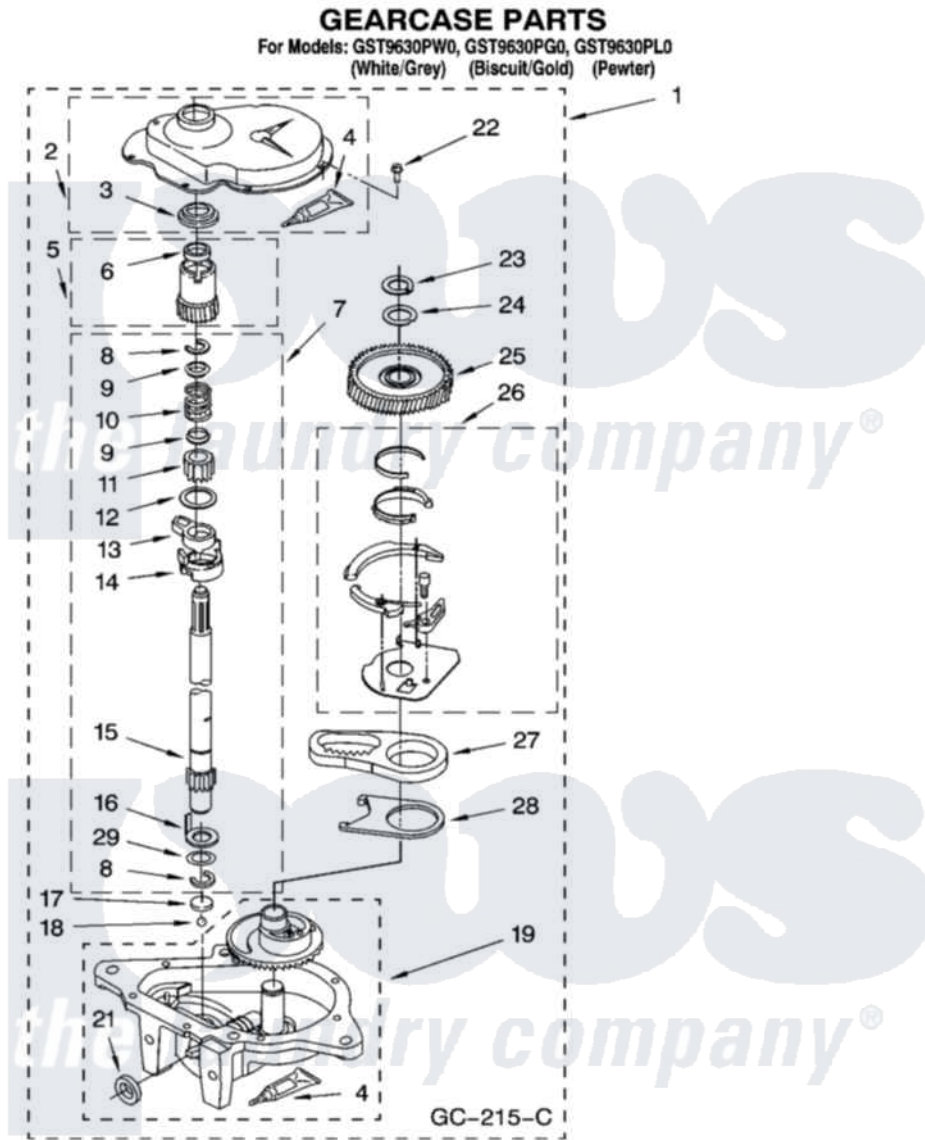

# Whirlpool GST9630PG0 08 - GEARCASE PARTS

12

8180439

Whirlpool [Residential Whirlpool GST9630PG0 Washer Parts](#) Parts Diagram 08 - GEARCASE PARTS  
Click on the part number to view part

Item	Original Part Number	Replaced By	Status	Part Description
1	3360630	<a href="#">3360629</a>		Gearcase
2	<a href="#">285202</a>			Cover, Gearcase
3	<a href="#">3349985</a>			Seal, Gearcase Cover
4	<a href="#">285195</a>			Sealer Sealer, Gasket
5	63320	<a href="#">285362</a>		Gear and Pinion
6	<a href="#">356427</a>			Seal, Spin Pinion
7	<a href="#">389387</a>			Shaft, Agitator
8	90369		Not Available	Ring, Retaining (2)
9	<a href="#">62677</a>			Retainer, Spring
10	<a href="#">62676</a>			Spring, Agitator
11	63273	<a href="#">285509</a>		Shaft, Agitator
12	<a href="#">62619</a>			Washer, Agitator Gear
13	62580	<a href="#">285206</a>		Cam-Agitator
14	62581	<a href="#">285206</a>		Cam-Agitator
15	<a href="#">285509</a>			Shaft, Agitator
16	<a href="#">62618</a>			Washer, Cam Thrust

17	16018	<a href="#">285205</a>	Bearing
18	85529	<a href="#">285205</a>	Bearing
19	389230	<a href="#">285515</a>	Gearcase
21	<a href="#">285352</a>		Seal Kit, Thrust Plug
22	<a href="#">3351614</a>		Screw, Gearcase Cover Mounting
23	3362552	<a href="#">285765</a>	Ring-Retr
24	285735	<a href="#">285766</a>	Washer Kit, Thrust
25	62570	<a href="#">285362</a>	Gear and Pinon
26	388253	<a href="#">999516</a>	Shelf-Glas
27	3349296	<a href="#">8546456</a>	Rack, Connecting
28	<a href="#">62621</a>		Actuator, Shift
29	<a href="#">388815</a>		Washer, Intermediate 1 3976263 Miscellaneous Parts Bag 2 3976300 Washer, Inlet Hose 3 3366913 Clamp, Hose