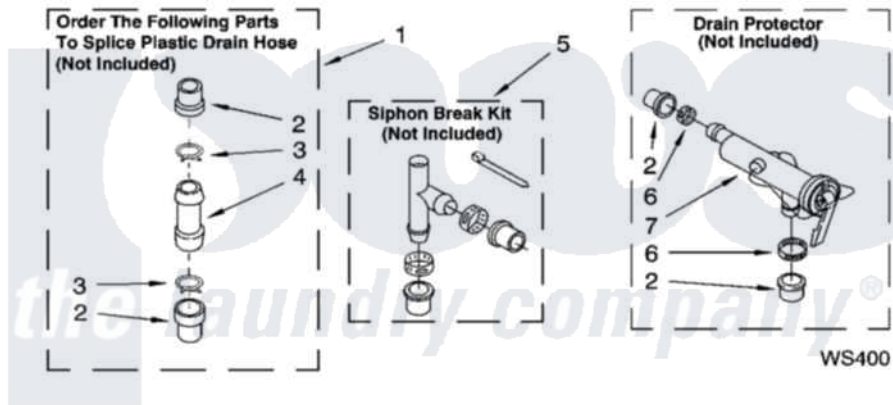

WATER SYSTEM PARTS
 For Models: GST9630PW0, GST9630PG0, GST9630PL0
 (White/Grey) (Biscuit/Gold) (Pewter)

8180439

13

Whirlpool [Residential Whirlpool GST9630PG0 Washer Parts](#) Parts Diagram 09 - WATER SYSTEM PARTS
 Click on the part number to view part

Item	Original Part Number	Replaced By	Status	Part Description
1	285442			Water System Parts
2	285321			Water System Parts
3	370447	285655		Clamp, Hose
4	16272			Connector, Straight
5	285320			Water System Parts
6	65349	285655		Clamp, Hose
7	367031			Water System Parts