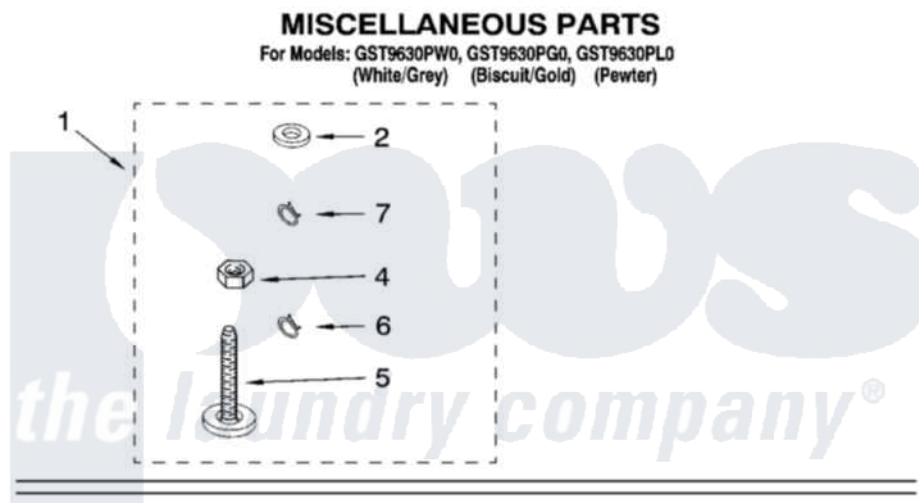

Whirlpool GST9630PG0 10 - MISCELLANEOUS PARTS - OPTIONAL PARTS (NOT INCLUDED)

Whirlpool [Residential Whirlpool GST9630PG0 Washer Parts](#) Parts Diagram 10 - MISCELLANEOUS PARTS - OPTIONAL PARTS (NOT INCLUDED)

[Click on the part number to view part](#)

Item	Original Part Number	Replaced By	Status	Part Description
1	3976263	285654		Parts-Misc
2	3976300	16123		Washer Inlet-Hose Miscellaneous Parts Must be Ordered Separately.
4	3359452			Nut, Lock
5	389102	W10001130		Foot, Leveling
6	3366913	3357331		Clamp, Drain
7	3366912	356138		Clamp, Hose
"	72017			Paint, Touch-Up
"	4392899			Paint, Touch-Up
"	4396174			Paint, Touch-Up
"	350938			Paint, Pressurized Spray B
"	350930			Paint, Pressurized Spray B
"	4392901			Paint, Pressurized Spray
"	4396175			Paint, Pressurized Spray