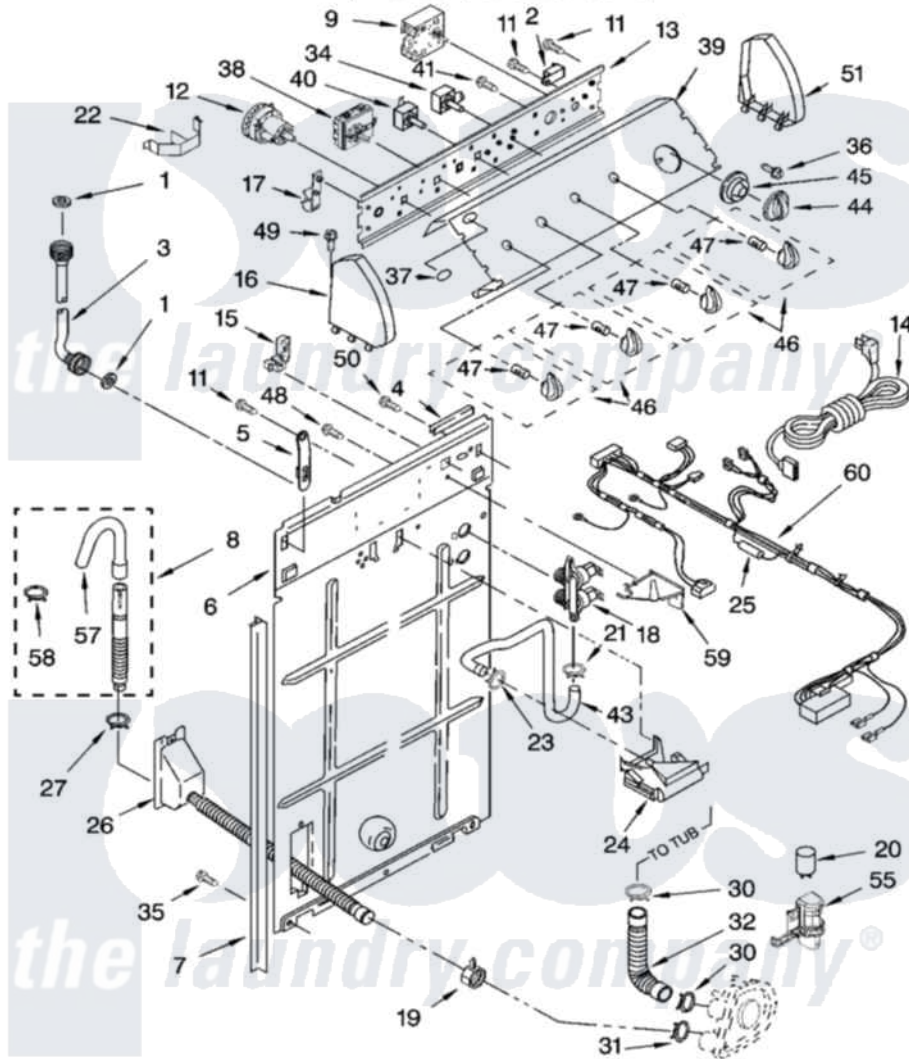

Whirlpool GST9630PG1 02 - CONTROLS AND REAR PANEL PARTS

CONTROLS AND REAR PANEL PARTS

For Models: GST9630PW1, GST9630PG1, GST9630PL1
(White/Grey) (Biscuit/Gold) (Pewter)

8180558

3

Whirlpool Residential Whirlpool GST9630PG1 Washer Parts Parts Diagram 02 - CONTROLS AND REAR PANEL PARTS
Click on the part number to view part

Item	Original Part Number	Replaced By	Status	Part Description
1	3976300	16123		Washer Inlet-Hose Miscellaneous Parts Must be Ordered Separately.
2	694419			Mini-Buzzer
3	3949374	89503		Hose-Inlet
"	3949375	89503		Hose-Inlet
4	303294	3367669		Protector, Edge
5	8318255	8568314		Strap, Console
6	3357978			Panel, Rear
7	62747			Pad, Rear Panel
8	3951609	285664		Hose
"	661577	285666		Hose
"	3357090	285702		Hose
9	3955765			Timer, Control
11	90767			Screw, 8A X 3/8 HeX Washer Head Tapping
12	3366847	W10337780		Switch-WL