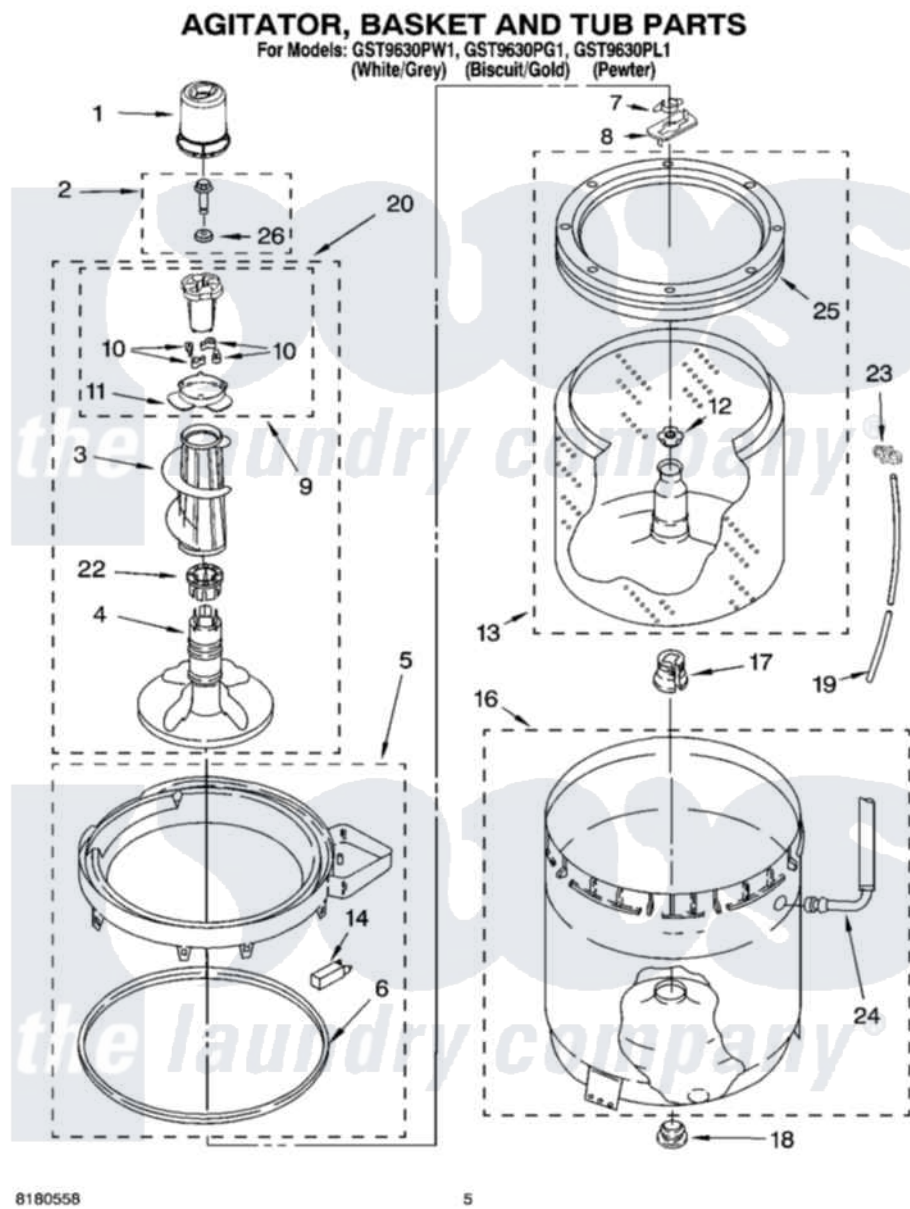

Whirlpool GST9630PG1 03 - AGITATOR, BASKET AND TUB PARTS

8180558

5

Whirlpool Residential Whirlpool GST9630PG1 Washer Parts Parts Diagram 03 - AGITATOR, BASKET AND TUB PARTS

[Click on the part number to view part](#)

Item	Original Part Number	Replaced By	Status	Part Description
1	8559760			Dispenser, Fabric Softener
2	358237			Screw And Washer
3	389141	3360824		Auger, Agitator
4	389386			Agitator
5	3954507	W10213410		Ring-Tub
6	3359585	3976308		Gasket, Tub Ring
7	3354845			Clip, Agitator
8	3355921	8543666		Washer, Agitator
9	3363662	285748		Cam-Agitator
10	3366877	80040		Dog-Agitator
11	3363661			Bearing, Driven Cam
12	21366			Nut, Spanner
13	8526016	W10389328		Clothes Container, Assembly
14	8318246	W10213410		Ring-Tub
16	8283125			Tub
17	389140			Tub Block, Basket Drive

18	383727		Gasket, Centerpodt
19	3347780	353244	Hose, Pressure Switch
20	3347674	285727	Agitator
22	3350389	285587	Washer
23	2219077		Clip, Pressure Switch Hose
24	3948705		Hose, Bleach
25	8519788	387240	Ring, Balance
26	3949550		Washer