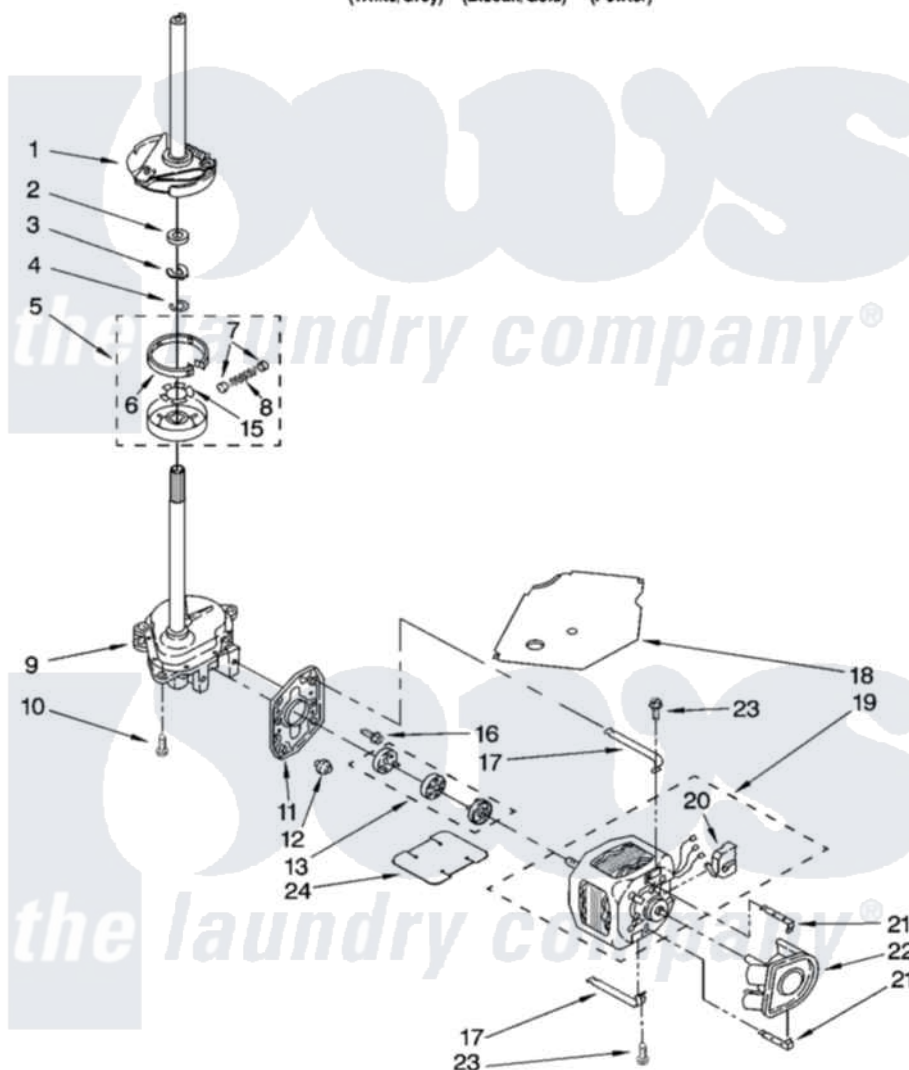

Whirlpool GST9630PG1 04 - BRAKE, CLUTCH, GEARCASE, MOTOR AND PUMP PARTS

BRAKE, CLUTCH, GEARCASE, MOTOR AND PUMP PARTS

For Models: GST9630PW1, GST9630PG1, GST9630PL1
(White/Grey) (Biscuit/Gold) (Pewter)

8180558

7

Whirlpool [Residential Whirlpool GST9630PG1 Washer Parts](#) Parts Diagram 04 - BRAKE, CLUTCH, GEARCASE, MOTOR AND PUMP PARTS
Click on the part number to view part

Item	Original Part Number	Replaced By	Status	Part Description
1	388952	285792		Basketdrive
2	63292			Washer, Spin Tube Thrust
3	62697	W10080230		Ring, Spin Tube Support
4	63283	285353		Ring
5	3951311	285785		Clutch
6	3951308	285790		Lining
7	62646			Cap, Clutch Spring
8	3946792			Spring And Damper Assembly
9	3360630	3360629		Gearcase
10	3357334	3400516		Screw Anti-Rattle
11	62611			Plate, Motor Mount To Gearcase
12	62691			Grommet, Motor
13	285753	285753A		Coupling
15	3355454			Clip, Main Drive

16	3400516		Screw Anti-Rattle
17	3349637	W10086010	Retainer, Motor
18	3362089		Shield, Tub To Motor
19	8529935		Motor, Main Drive
20	8529896		Switch, Main Drive Motor
21	8546127		Retainer, Pump
22	3363394		Pump
23	3387485	273556	Screw, 10-16 X 5/8
24	3946532		Shield, Motor