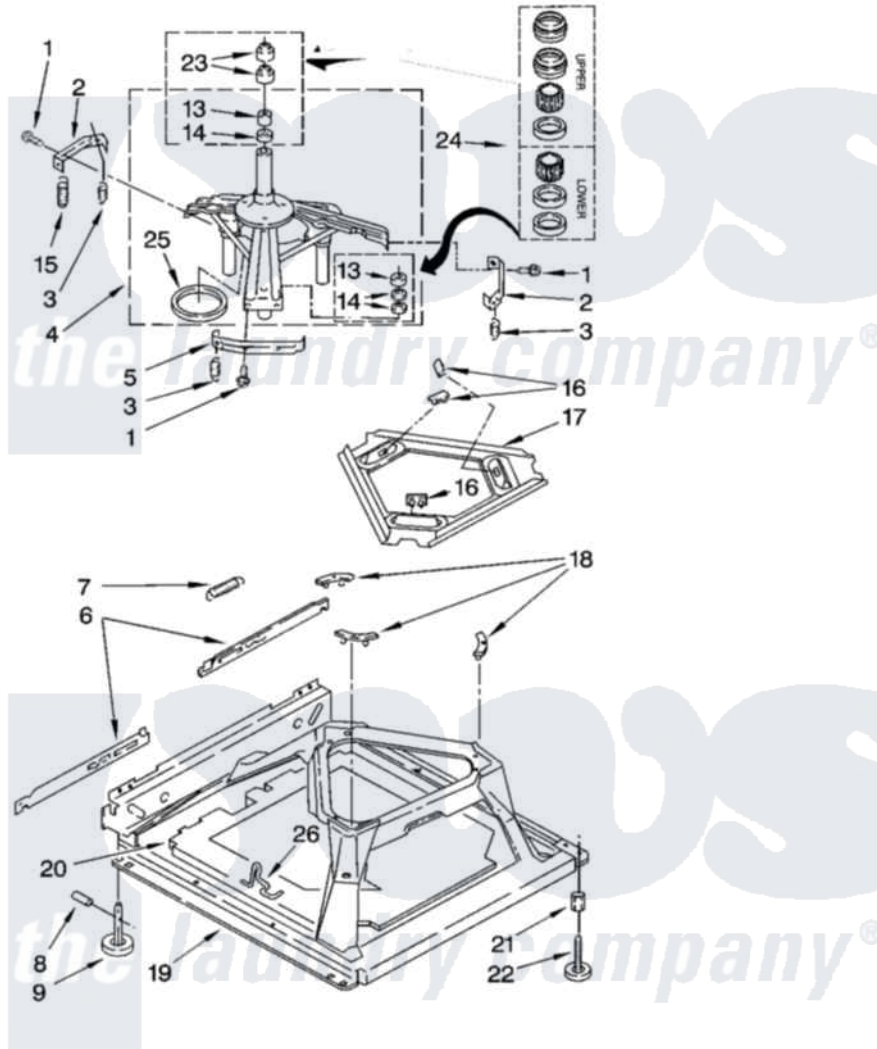

Whirlpool GST9630PG1 05 - MACHINE BASE PARTS

MACHINE BASE PARTS

For Models: GST9630PW1, GST9630PG1, GST9630PL1
(White/Grey) (Biscuit/Gold) (Pewter)

8

8180558

Whirlpool Residential Whirlpool GST9630PG1 Washer Parts Parts Diagram 05 - MACHINE BASE PARTS
Click on the part number to view part

Item	Original Part Number	Replaced By	Status	Part Description
1	3400076			Screw, Bracket Mounting
2	64067			Bracket, Spring Outer
3	63907			Spring, Suspension
4	3362087	280184		Support
5	64065			Bracket, Spring Outer
6	63466			Link, Leveling Mechanism
7	62597	8316845		Spring
8	62837			Pin, Knurled
9	62596	285244		Feet-Leveling
13	3347047	8546455		Bearing, Centerpost
14	357409	359449		Seal, Agitator Shaft
15	8318050	285901		Spring
16	62568	285219		Pad
17	3946509			Plate, Suspension
18	3363660	285744		Pad
19	3946512	285771		Base

20	8544816		Absorber, Sound
21	3359452		Nut, Lock
22	389102	W10001130	Foot, Leveling
23	356934	8577376	Seal, Centerpost
24	285203		Centerpost Bearing Kit
25	63134		Ring, Sound Deadening
26	63806	W10145155	Retainer, Suspension Spring