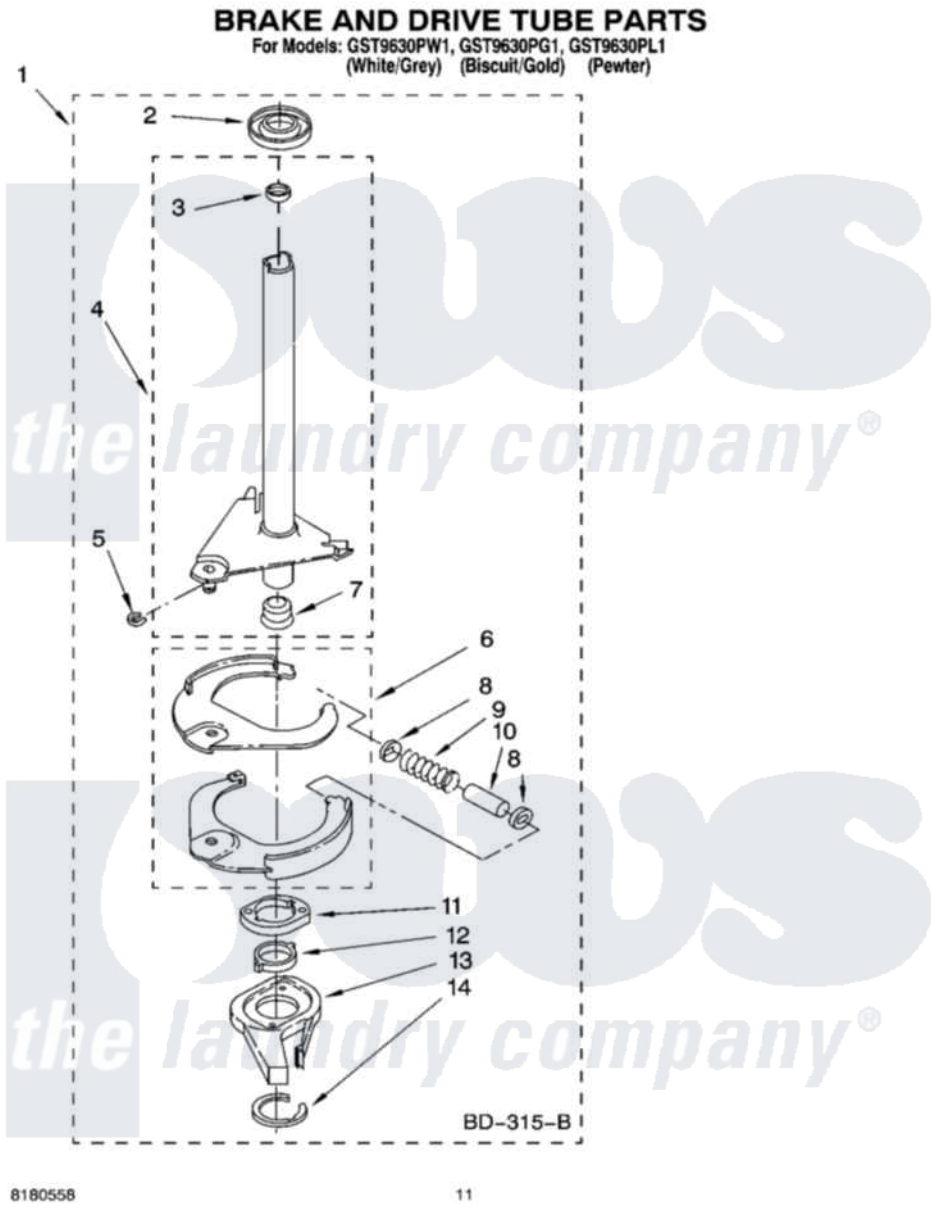

Whirlpool GST9630PG1 07 - BRAKE AND DRIVE TUBE PARTS

8180558

11

Whirlpool Residential Whirlpool GST9630PG1 Washer Parts Parts Diagram 07 - BRAKE AND DRIVE TUBE PARTS
Click on the part number to view part

Item	Original Part Number	Replaced By	Status	Part Description
1	388952	285792		Basketdrive
2	62658			Ring, Thrust
3	356427			Seal, Spin Pinion
4	64027	64208		Tube-Spin
5	64035	W10083190		Ring, Retaining
6	64232	285438		Shoe-Brake
7	62703	8546462		"T" Bearing, Spin Tube
8	3353956	285658		Sleeve
9	387806		Not Available	Spring, Brake
10	3355360	285658		Sleeve
11	661516	8546461		Cam, Brake Release
12	63022			Sleeve, Cam
13	64194	285790		Lining
14	90368	W10083200		Ring, Retaining
"	N/A		Not Available	FOLLOWING PARTS NOT ILLUSTRATED
"	285208			Lubricant